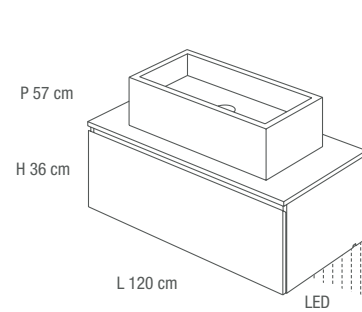

1A CASSETTONE ESTRAIBILE IN LEGNO
FINITURA ROVERE

DRAWER UNIT WITH OAK
VENEERED DOOR

TOP Rocks Porfido 2.0 120x240 WASHBASIN Rocks Porfido 60x120 WALL Rocks Silver White 60x120, Brick 30x60