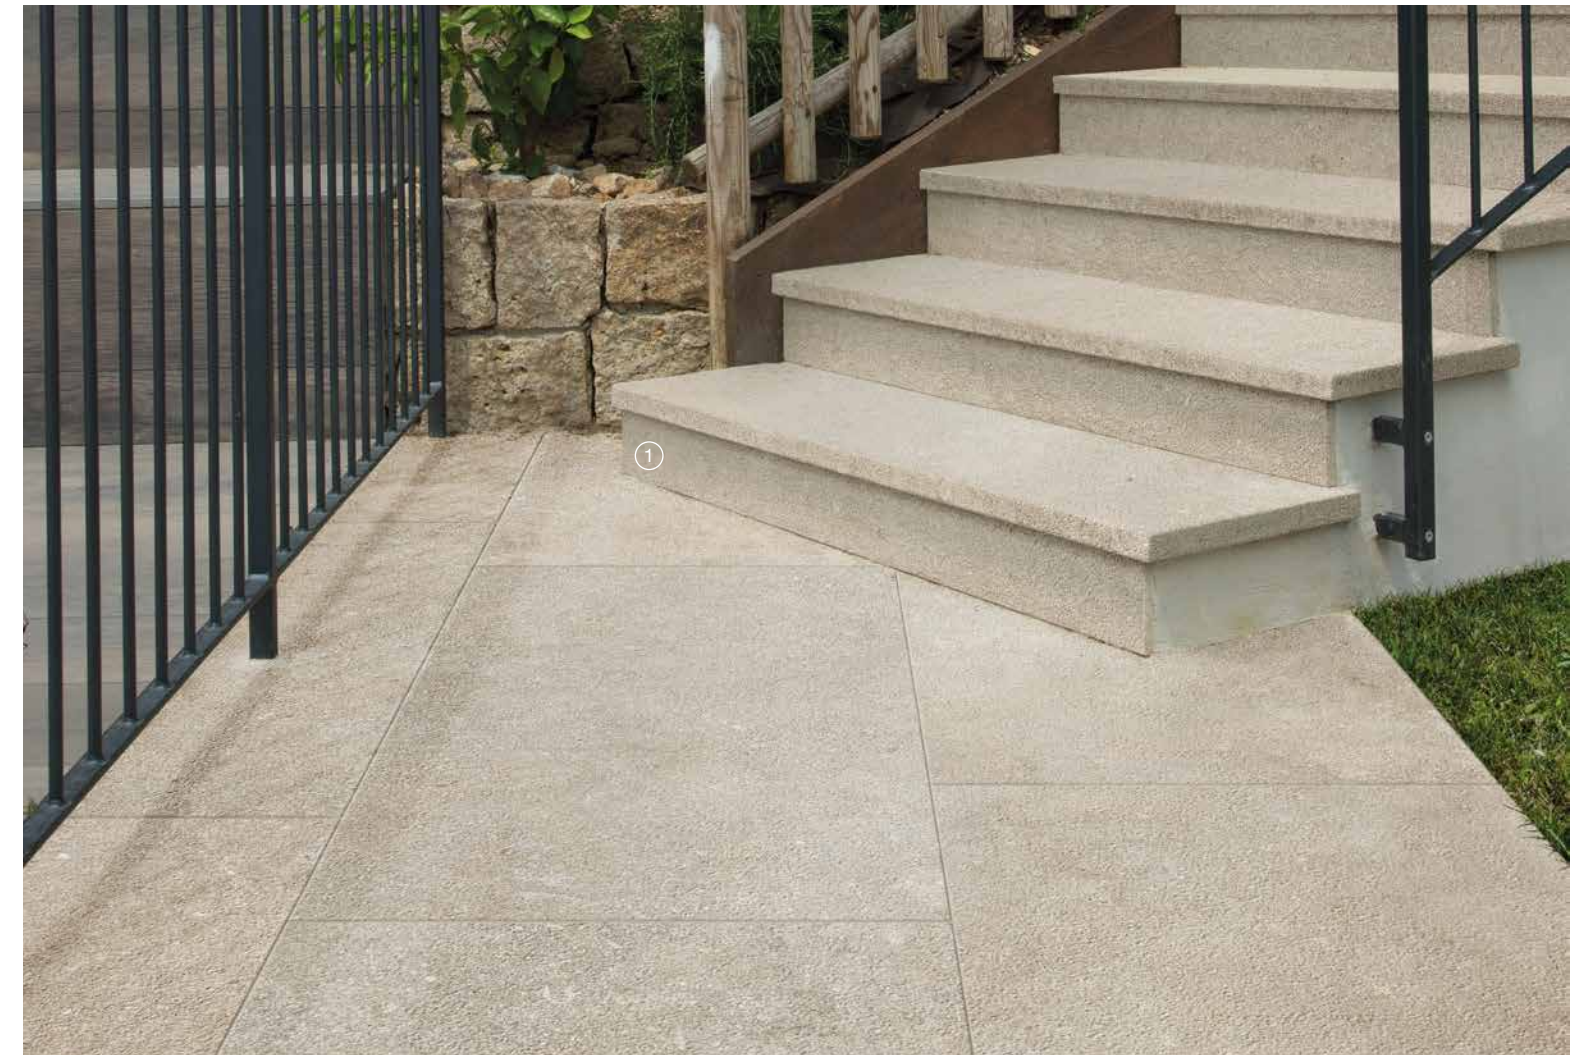

2.0 STEP WITH LINEAR CUT
AND HANDMADE EDGE FINISH

SCALINO LAVORAZIONE A "COSTA RETTA"

STEP J-EDGE

①

STAIRWAY Le Reverse Dune Carved FLOOR Le Reverse Dune Carved 2.0 60x120

①

**SOGLIA
LAVORAZIONE A "ELLE"**

*THRESHOLD
L-SHAPE*