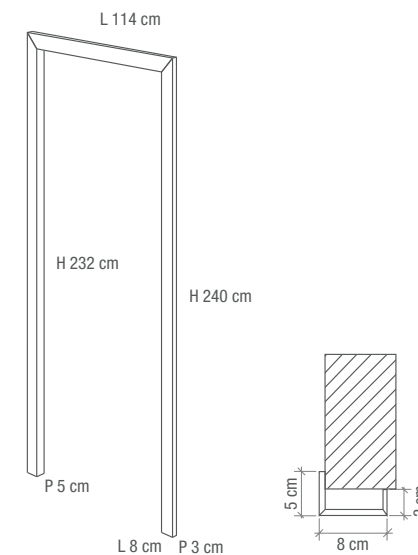

*DOOR FRAME
DOUBLE L-SHAPE*

①
 IMBOTTE PORTA
 LAVORAZIONE A "DOPPIA ELLE"

DOOR FRAME
 DOUBLE L-SHAPE

②
 VOLUME
 LAVORAZIONE "SCATOLARE"

FULL FRAME SHAPE

**K
LAB**

**SWIMMING
POOLS &
WELLNESS SPA**

SWIMMING POOLS & WELLNESS SPA