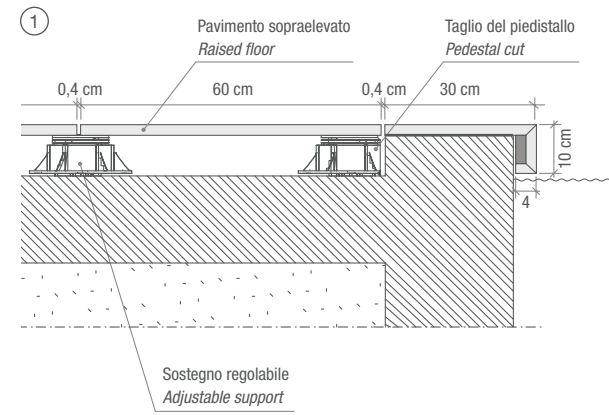

SKIMMER POOL-EDGE
L-SHAPE

SWIMMING POOL-EDGE FLOOR Wood Side nut 2.0 30x240

**SWIMMING
POOLS &
WELLNESS
SPA**

BORDO PISCINA A SKIMMER
LAVORAZIONE A "COSTA RETTA"

SKIMMER POOL-EDGE
J-EDGE

STAIRWAY, POOL EDGE AND FLOOR Prima Materia Cenere 2.0 60x120