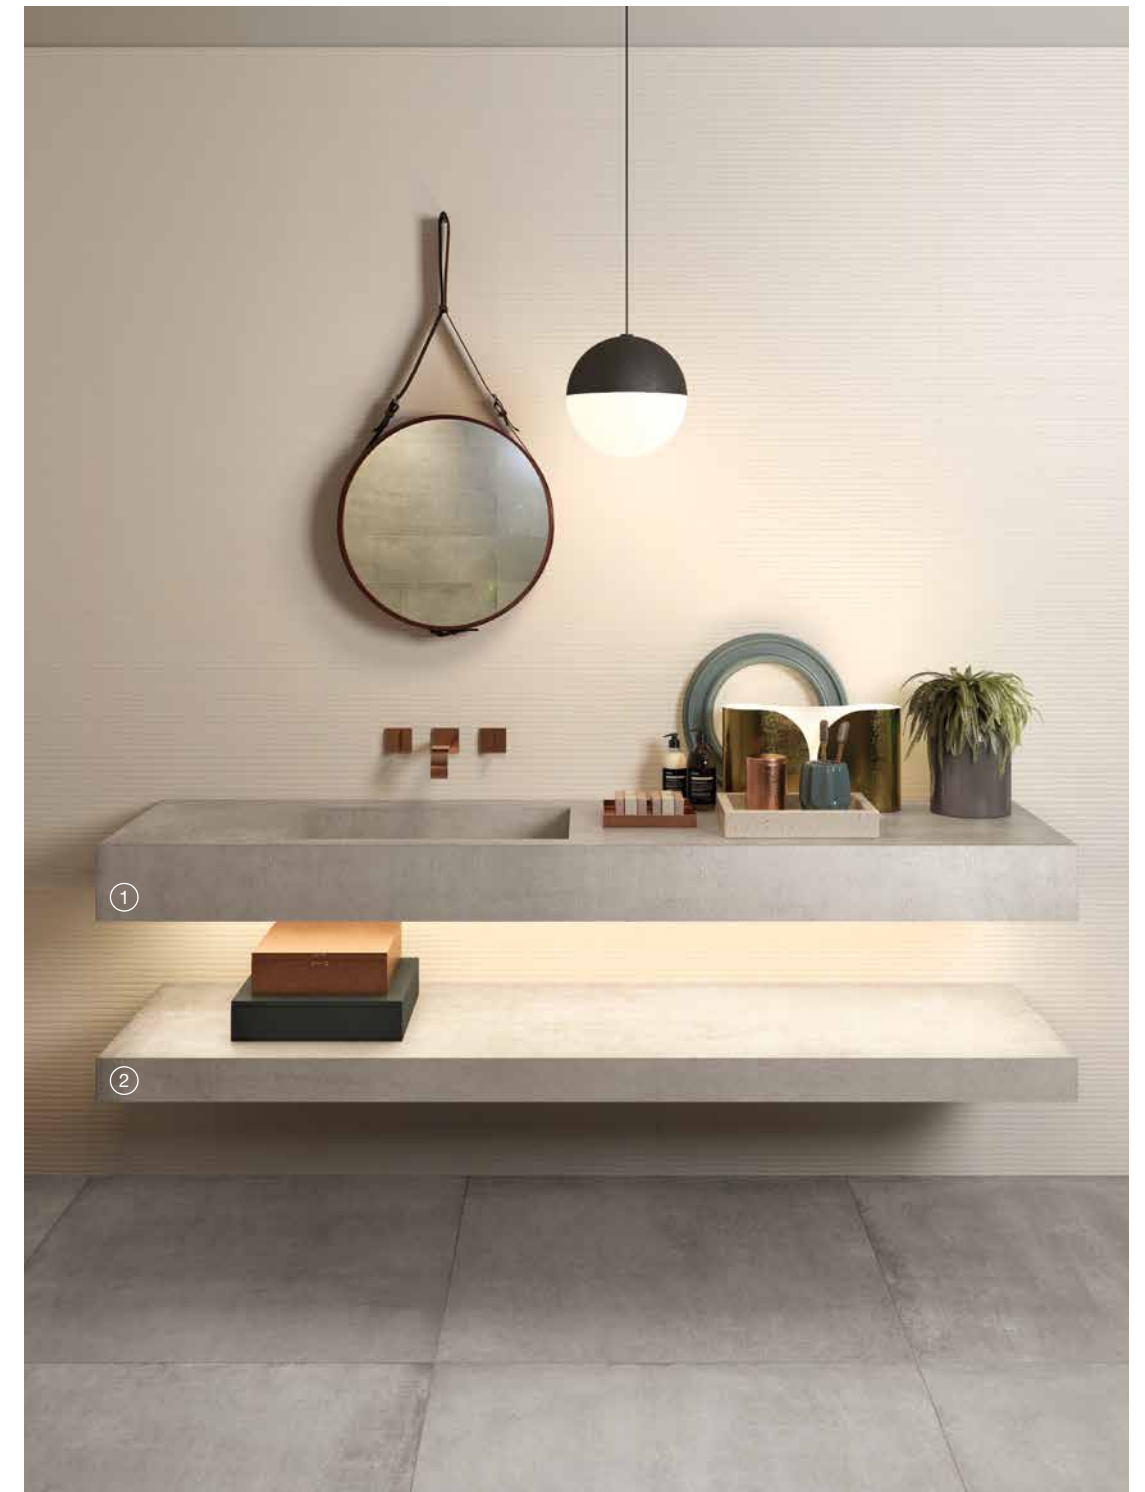

WASHBASIN AND SHELF Prima Materia Cemento WALL Talco Linee 60x120 FLOOR Prima Materia Cemento 80x80