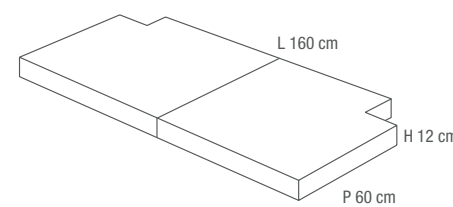

2.0 STEP WITH LINEAR CUT
AND HANDMADE EDGE FINISH

SCALINO LAVORAZIONE A "COSTA RETTA"

STEP J-EDGE

①

STAIRWAY Le Reverse Dune Carved FLOOR Le Reverse Dune Carved 2.0 60x120

①

**SOGLIA
LAVORAZIONE A "ELLE"**

*THRESHOLD
L-SHAPE*