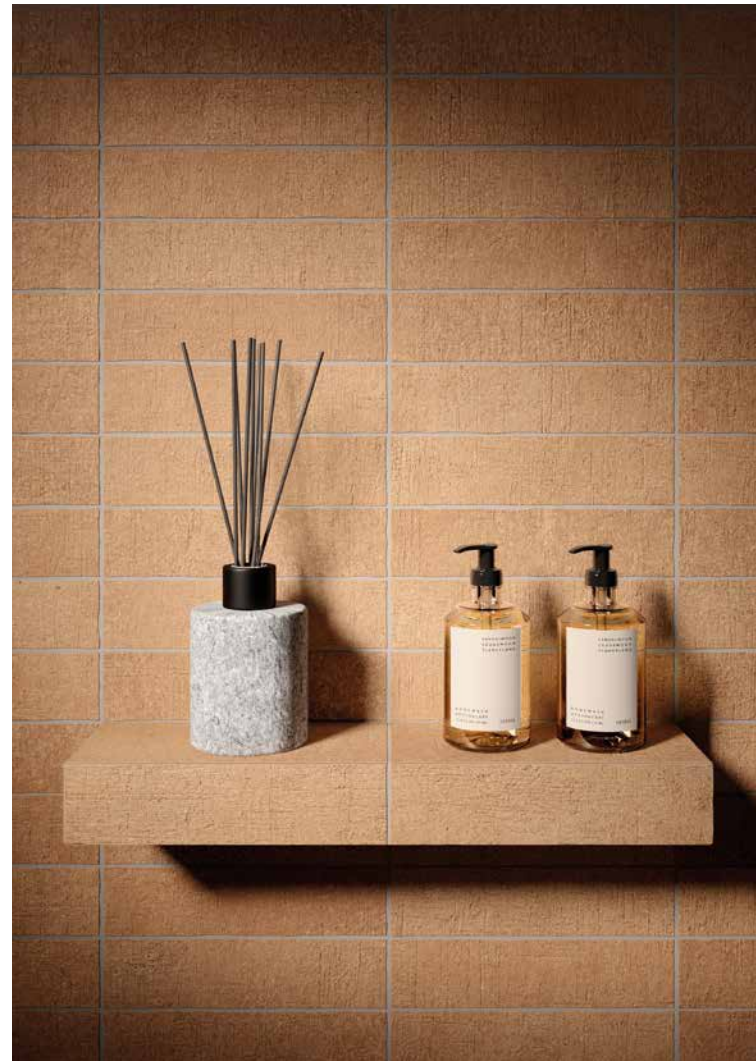

3/4 FRAME SHELVES

WALL AND SHELF Terra Crea Mattone Spakko 7,5x30 WASHBASIN Terra Crea Mattone 80x180

MENSOLA "RAIL" IN METALLO
CON LED E ACCESSORI

METAL SHELF WITH LED AND
ACCESSORIES

WALL Le Reverse Opal Antique Heritage 10x30 - Le Reverse Opal Elegance 120x280 FLOOR Le Reverse Opal Elegance 120x120