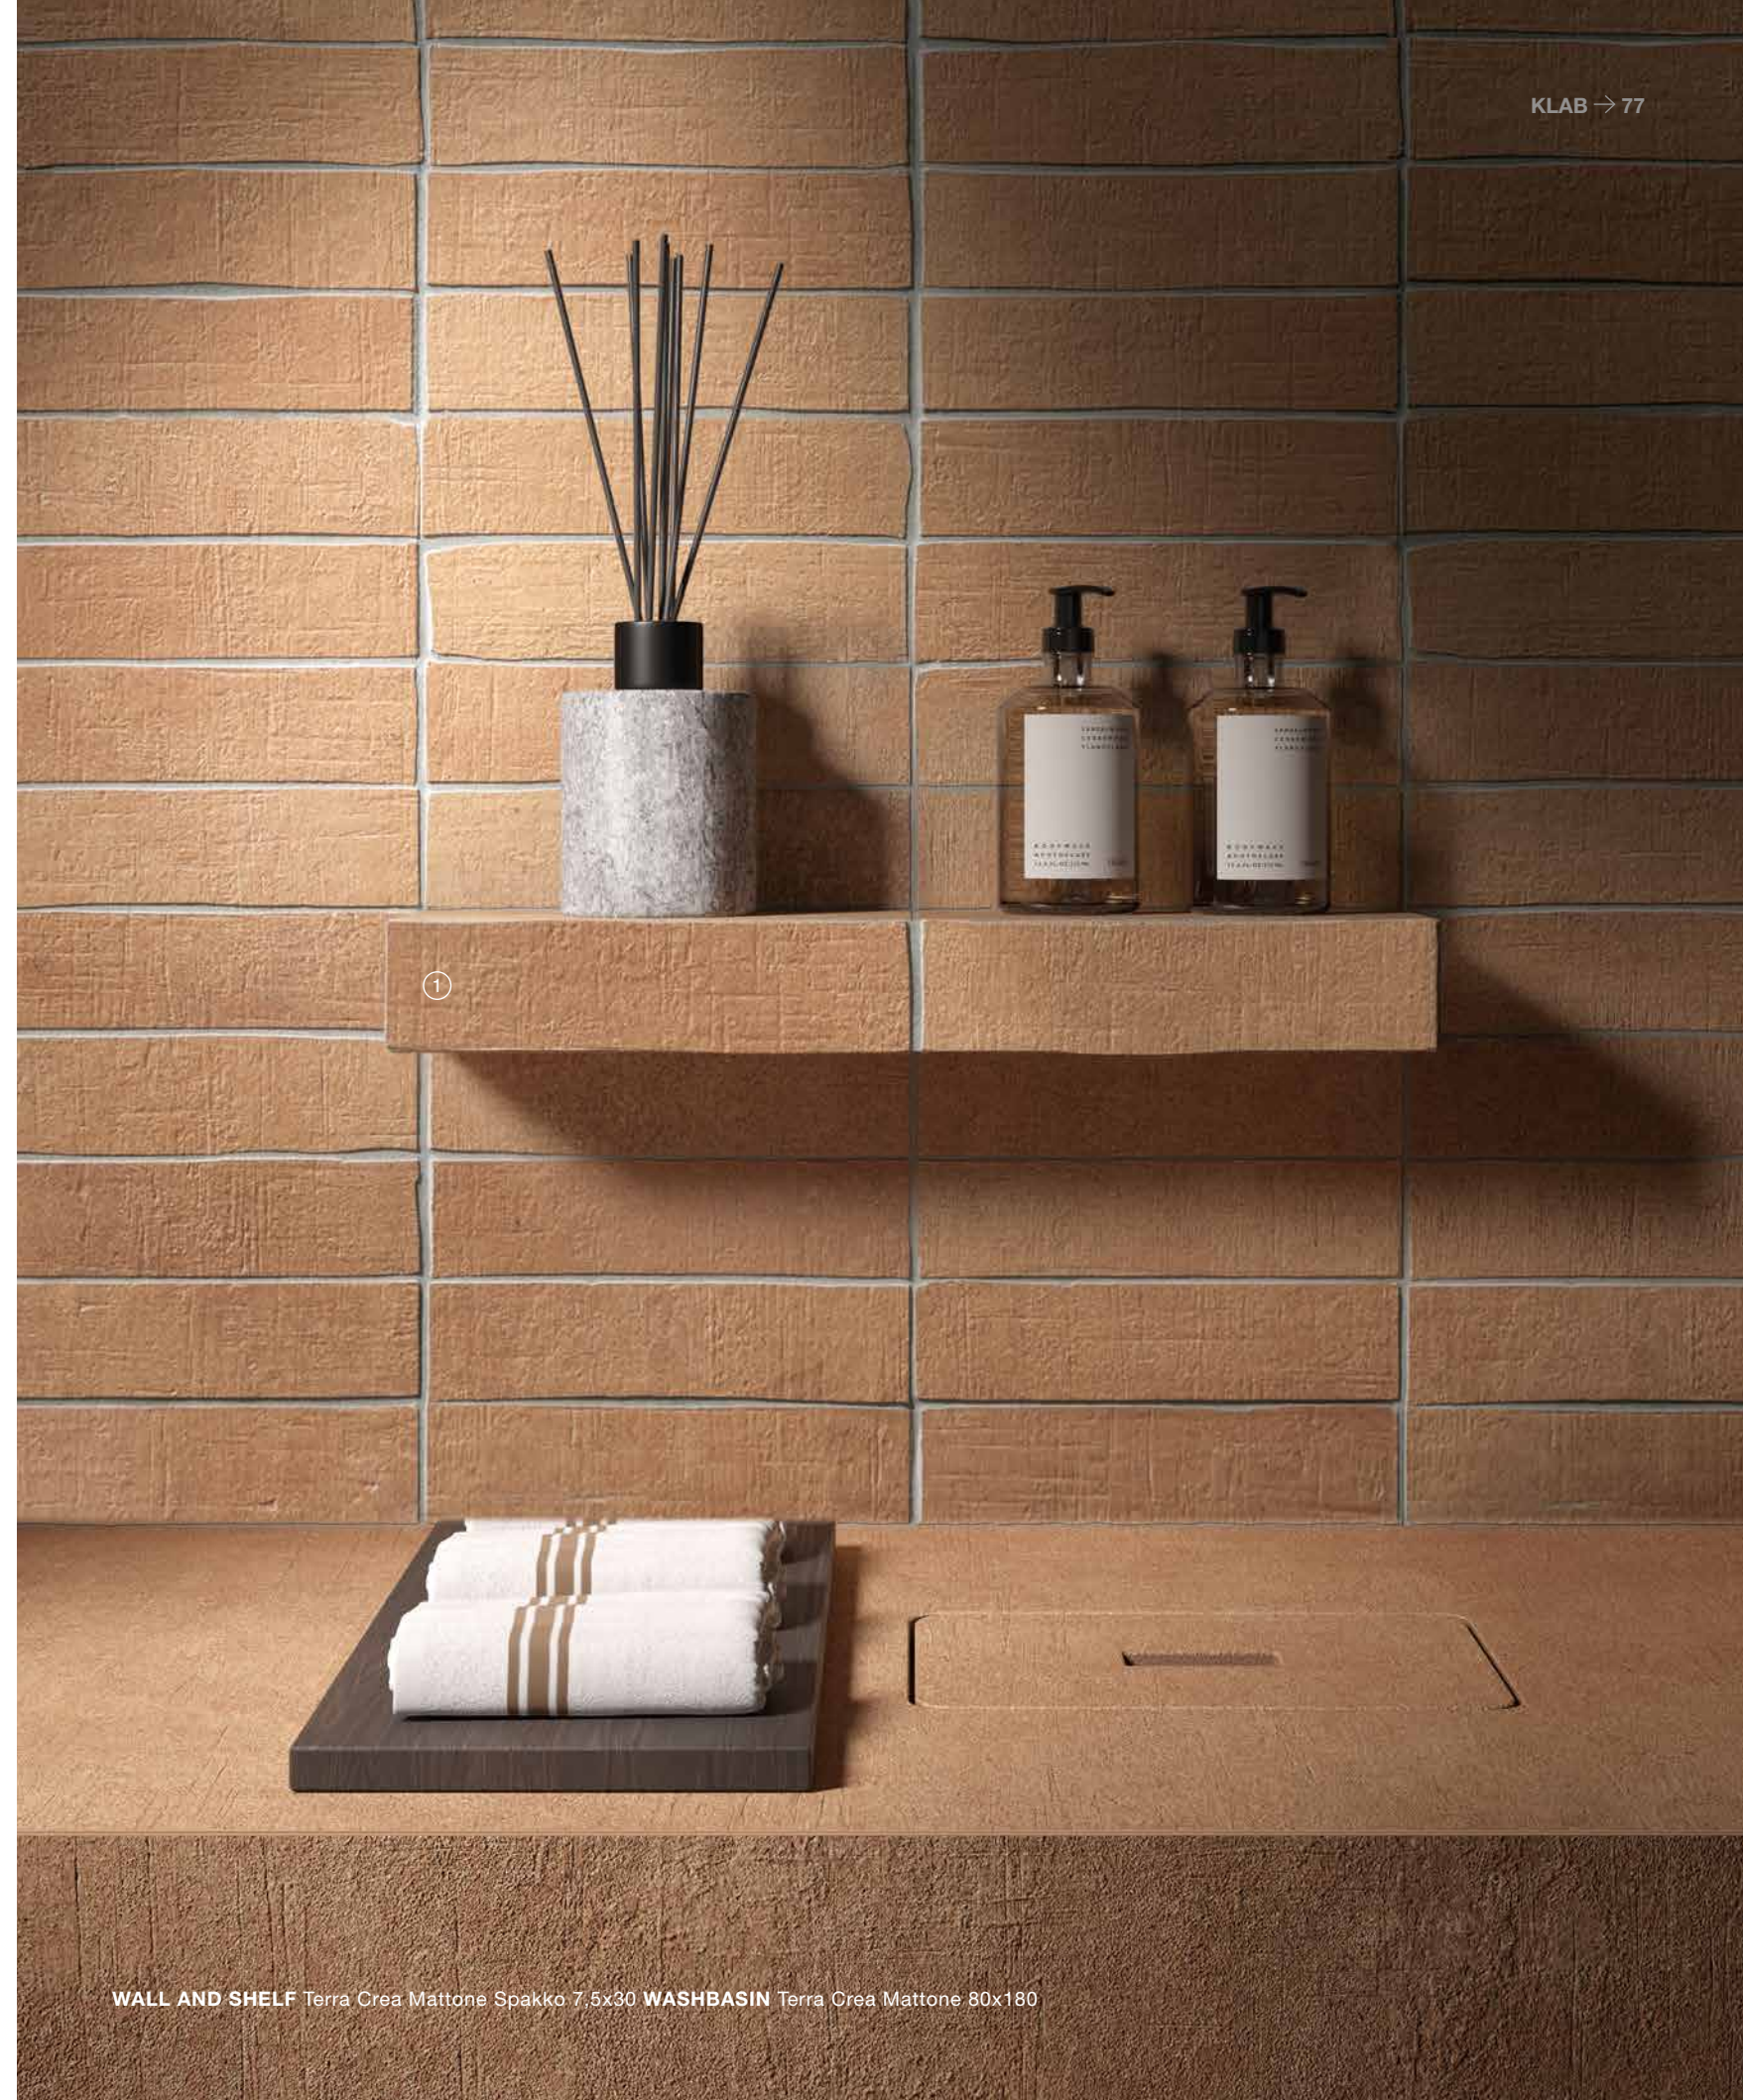

3/4 FRAME SHELVES

WALL AND SHELF Terra Crea Mattone Spakko 7,5x30 WASHBASIN Terra Crea Mattone 80x180

MENSOLA "RAIL" IN METALLO
CON LED E ACCESSORI

METAL SHELF WITH LED AND
ACCESSORIES

WALL Le Reverse Opal Antique Heritage 10x30 - Le Reverse Opal Elegance 120x280 FLOOR Le Reverse Opal Elegance 120x120