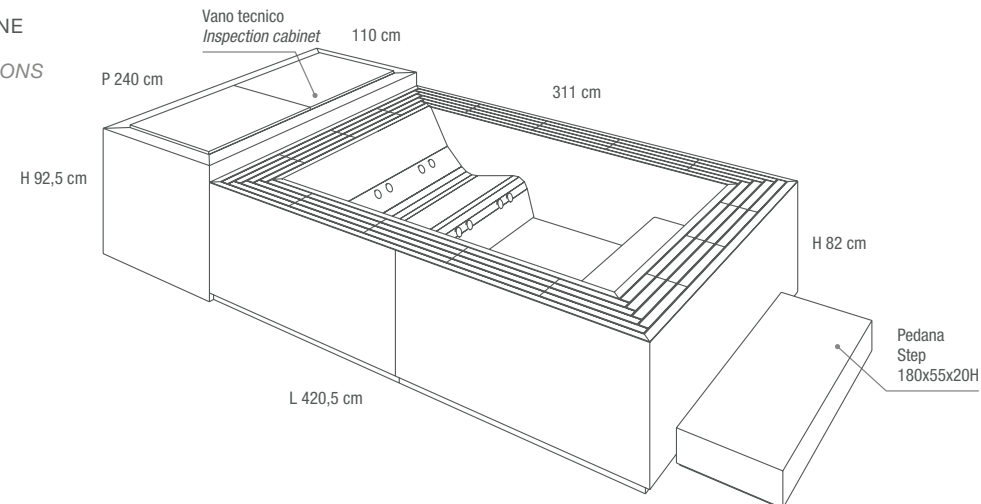

Ⓛ DIMENSIONI INTERNE
170x241x64H cm
INTERNAL DIMENSIONS
170x241x64H cm

HOT TUB Terra Crea Pomice **UNIT, BENCH, STEP** Terra Crea Pomice
WALL Terra Crea Pomice 120x280 **FLOOR** Le Bois Cobolo 20x120 grip; Terra Crea Pomice 120x120