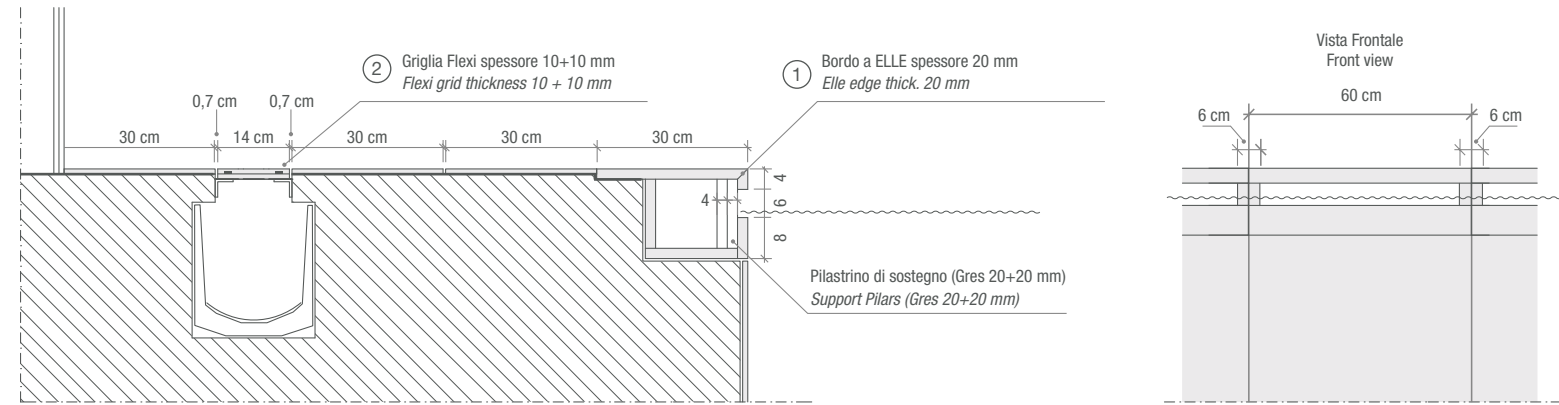

SWIMMING POOLS & WELLNESS SPA

BORDO PISCINA A SFIORO INTERNO CON PILASTRINI DI SOSTEGNO LAVORAZIONE A "ELLE"

INTERNAL SKIM POOL-EDGE WITH SUPPORT PILARS WITH SUPPORT PILARS L-SHAPE

SWIMMING POOL-EDGE AND FLOOR Rocks Silver White 30x60