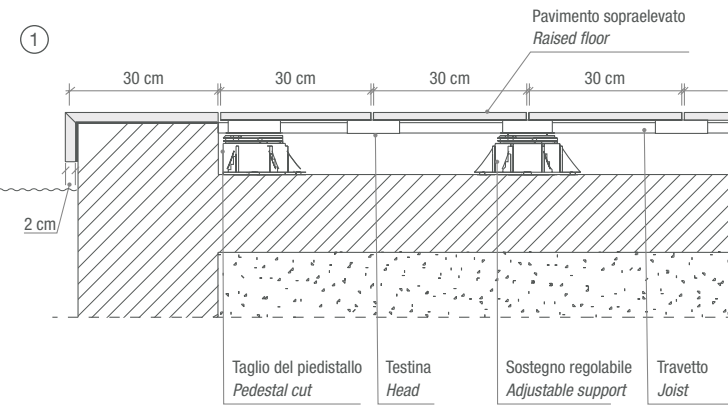

**SWIMMING
POOLS &
WELLNESS
SPA**

BORDO PISCINA A SKIMMER
LAVORAZIONE A "ELLE"

SKIMMER POOL-EDGE
L-SHAPE

SWIMMING POOL-EDGE FLOOR Wood Side nut 2.0 30x240