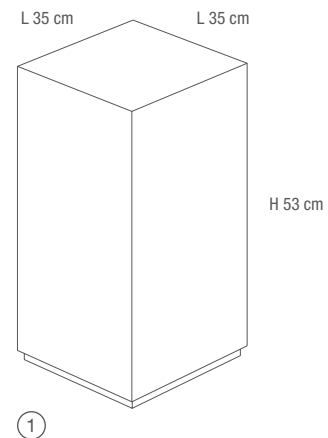

UNIT
FULL FRAME SHAPE