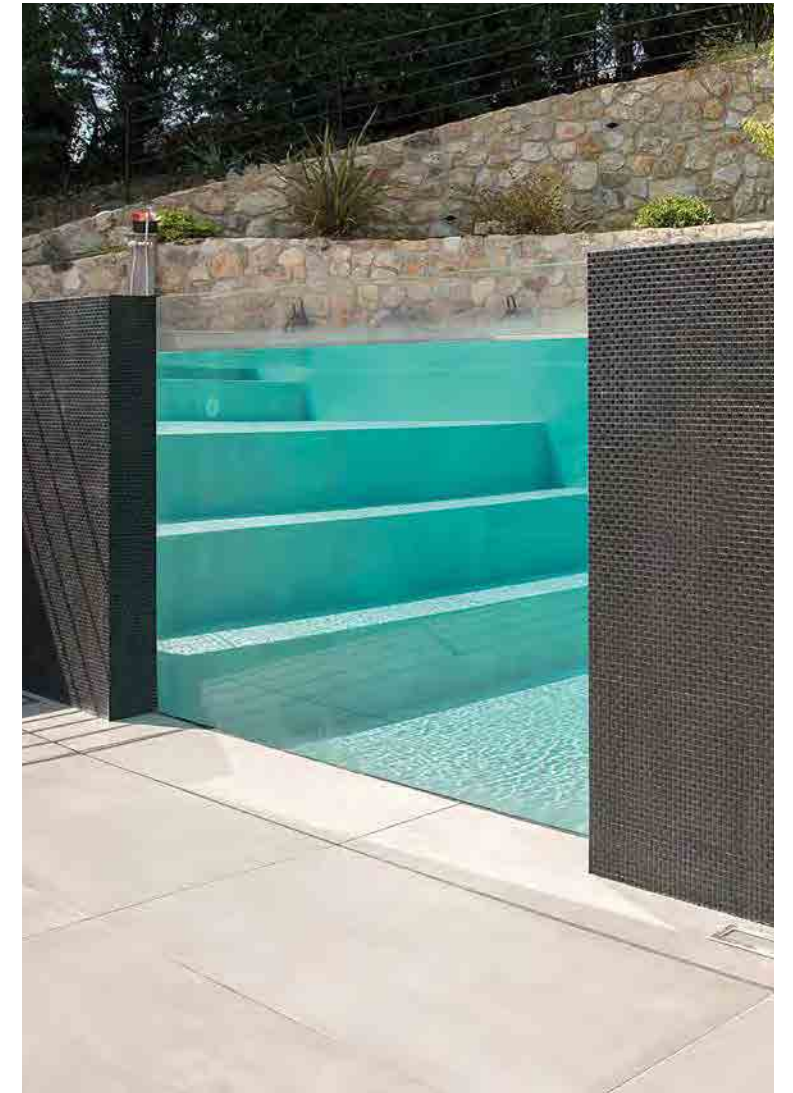

SKIMMER POOL-EDGE
L-SHAPE

SWIMMING POOL-EDGE FLOOR Wood Side nut 2.0 30x240

**SWIMMING
POOLS &
WELLNESS
SPA**

BORDO PISCINA A SKIMMER
LAVORAZIONE A "COSTA RETTA"

SKIMMER POOL-EDGE
J-EDGE

STAIRWAY, POOL EDGE AND FLOOR Prima Materia Cenere 2.0 60x120