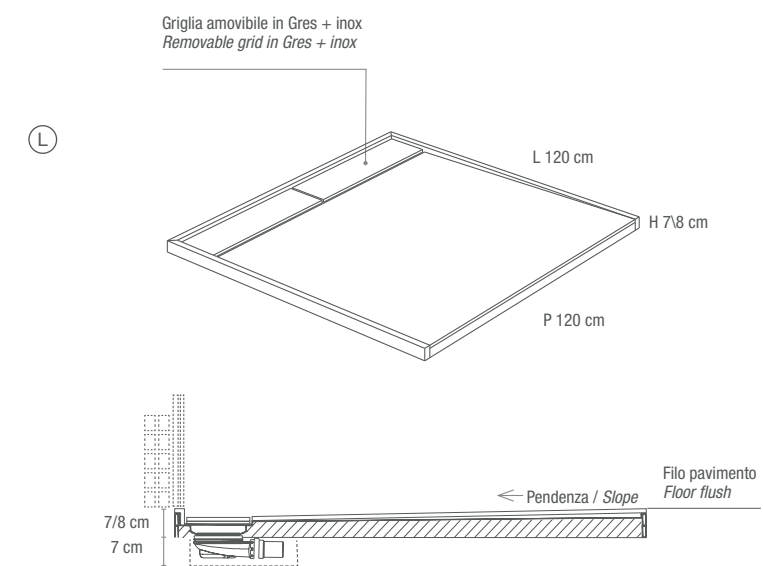

PIATTO DOCCIA A FILO PAVIMENTO

FLOOR FLUSH SHOWER TRAY