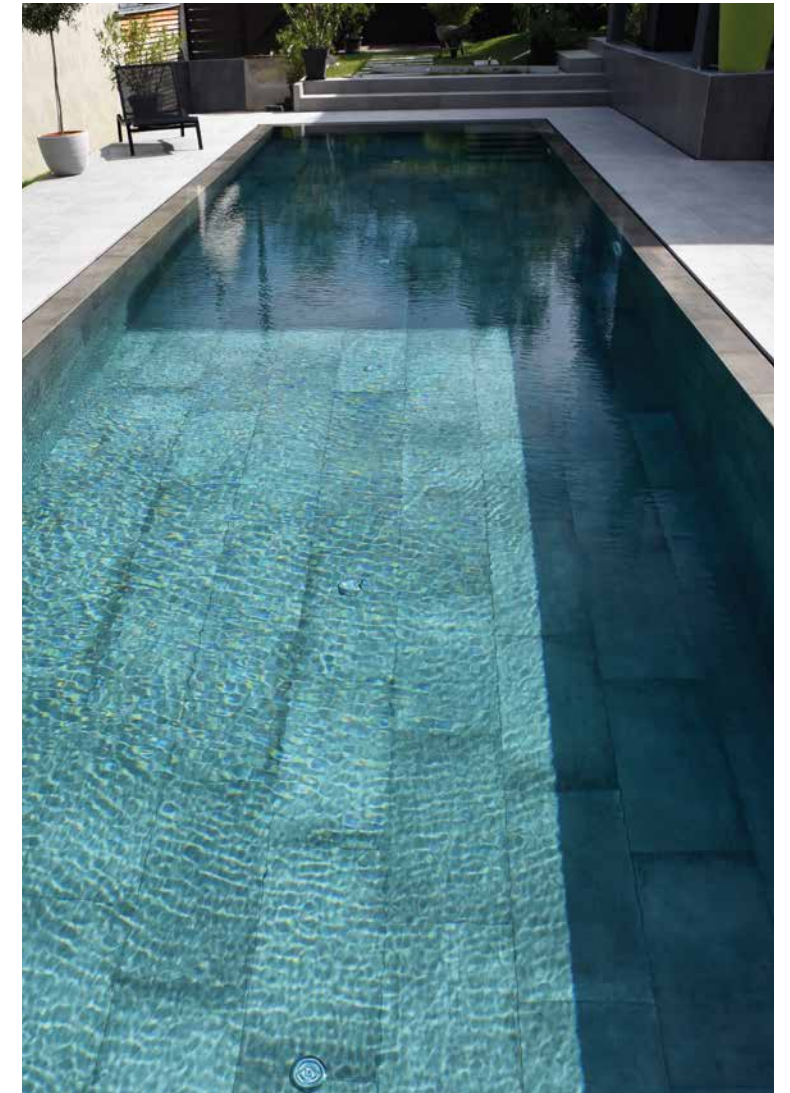

**SWIMMING
POOLS &
WELLNESS
SPA**

BORDO PISCINA A SFIORO ESTERNO,
LAVORAZIONE A "BECCO DI CIVETTA"

EXTERNAL SKIM POOL-EDGE
DEMI BULLNOSE

SWIMMING POOL-EDGE Prima Materia Sandalo FLOOR Prima Materia 2.0 40x120