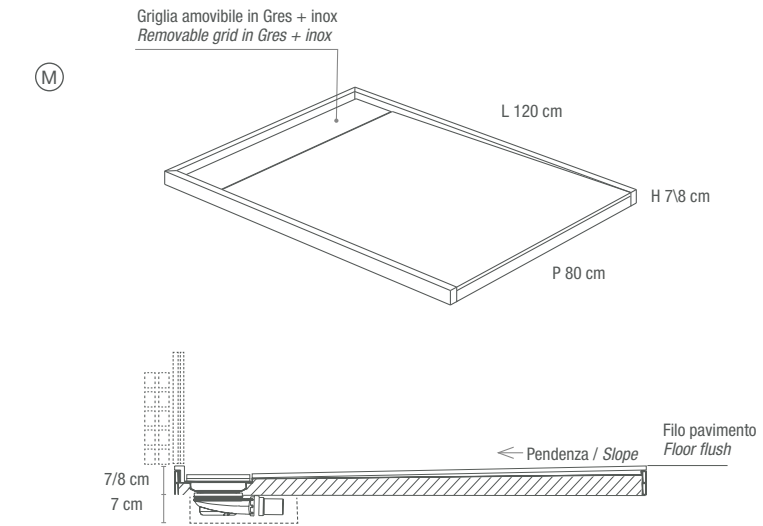

PIATTO DOCCIA A FILO PAVIMENTO

FLOOR FLUSH SHOWER TRAY