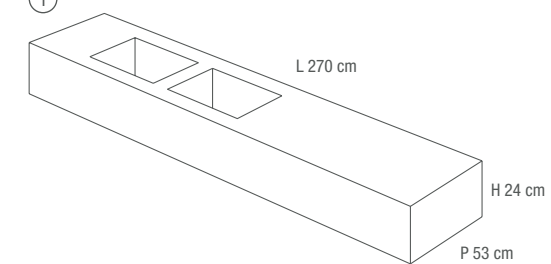

DOPPIO LAVABO "DAVE"
LAVORAZIONE A "ELLE"
CON VASCHE 53x33x20H cm

DOUBLE DAVE WASHBASIN
L-SHAPE
WITH SINKS 53x33x20H cm

①