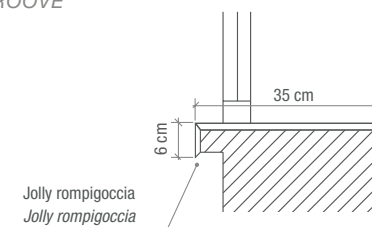

②

**DAVANZALE FINESTRA
LAVORAZIONE A "ELLE" CON
"JOLLY ROMPIGOCCIA"**

*WINDOWSILL L-SHAPE
WITH MITERED DRIP GROOVE
FOR SILL*