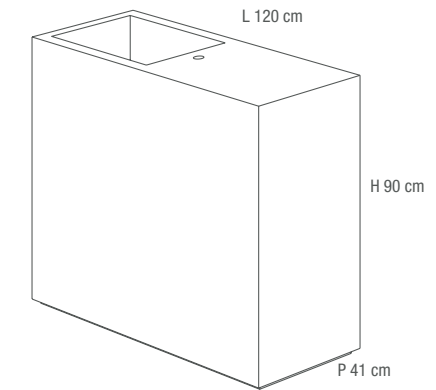

*FREESTANDING DAVE WASHBASIN
DOUBLE L-SHAPE
WITH SINK 53x33x20H cm*

①

①A

①B

①C DRAINING

SHOWER TRAY Le Reverse Dune Elegance 120x120 WALL Le Reverse Dune Elegance 120x280, Mosaico Broke FLOOR Le Reverse Dune Carved 60x120