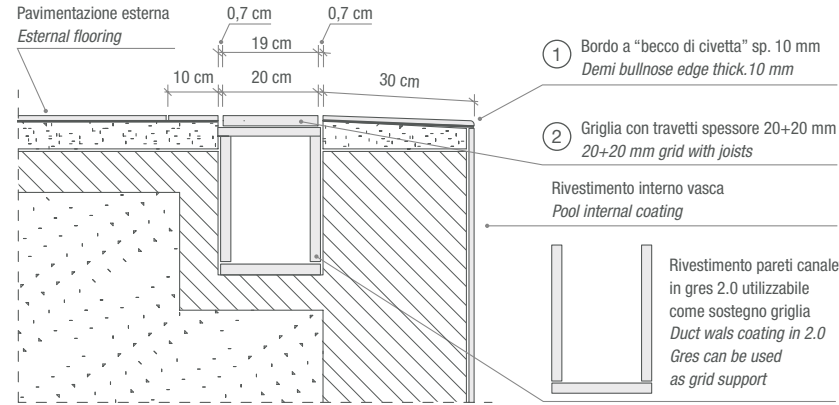

SWIMMING POOLS & WELLNESS SPA

**BORDO PISCINA A SFIORO ESTERNO
LAVORAZIONE A "BECCO DI CIVETTA"**

*EXTERNAL SKIM POOL-EDGE
DEMI BULLNOSE*