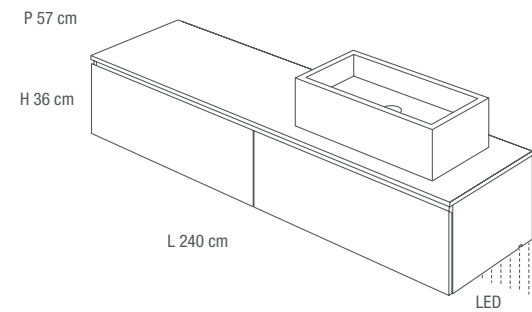

COUNTERTOP DAVE WASHBASIN DOUBLE L-SHAPE WITH SINK 77x33x10H cm
COUNTERTOP 2.0 WITH DOUBLE SHIMMED BEVEL AND EDGE FINISH

① DOPPIO CASSETTONE ESTRAIBILE IN LEGNO
FINITURA ROVERE

DOUBLE DRAWER UNIT WITH OAK
VENEERED DOOR