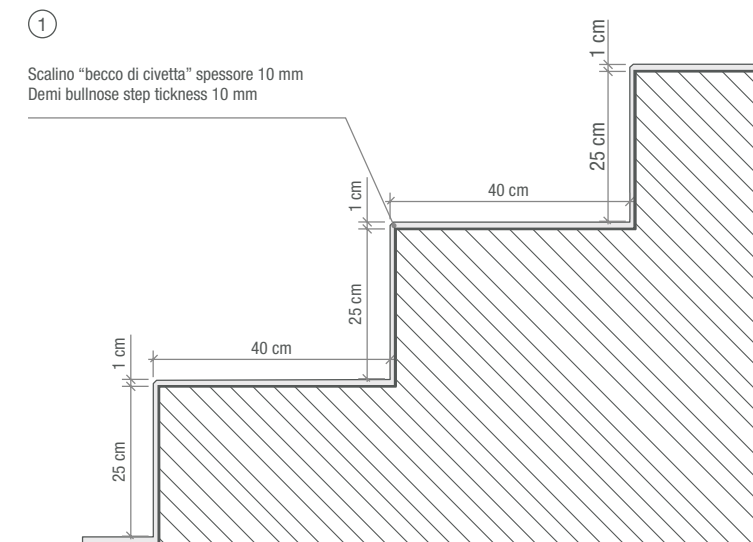

SCALINI
LAVORAZIONE A "BECCO DI CIVETTA"
STEPS
DEMI BULLNOSE