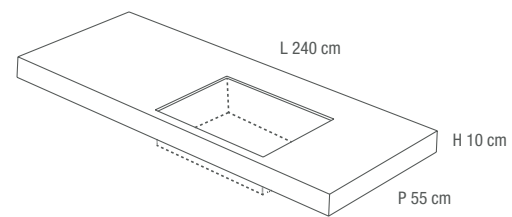

TOP WITH DAVE WASHBASIN
SUSPENDED L-SHAPE
AND CUT-OUT FOR TOWEL WITH
EDGE FINISH WITH SINK 77x33x10H cm

①

TOP PER LAVABO SOTTOPIANO
LAVORAZIONE A "ELLE"

UNDERMOUNT SINK TOP
L-SHAPE

①

WASHBASIN TOP Woodside Maple WALL Rocks Alta 30x60 FLOOR Rocks Alta 60x60