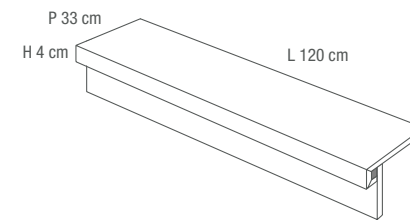

2.0 STEP WITH LINEAR CUT
AND HANDMADE EDGE FINISH

SCALINO LAVORAZIONE A "COSTA RETTA"

STEP J-EDGE

①

STAIRWAY Le Reverse Dune Carved FLOOR Le Reverse Dune Carved 2.0 60x120

①

**SOGLIA
LAVORAZIONE A "ELLE"**

*THRESHOLD
L-SHAPE*