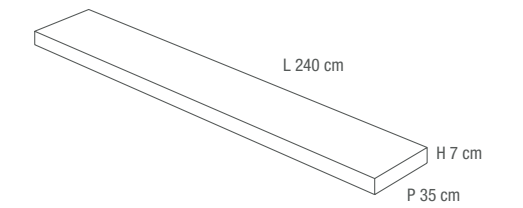

MENSOLA
LAVORAZIONE A "ELLE"
SHELF
L-SHAPE

① CON VASCHE 77x33x20H cm
WITH SINKS 77x33x20H cm

①A CON VASCHE 53x33x16H cm
WITH SINKS 53x33x16H cm

②

WASHBASIN AND SHELF Le Reverse Opal Elegance WALL Le Reverse Opal Elegance Multisize lapp. FLOOR Le Reverse Opal Elegance lapp. 120x120