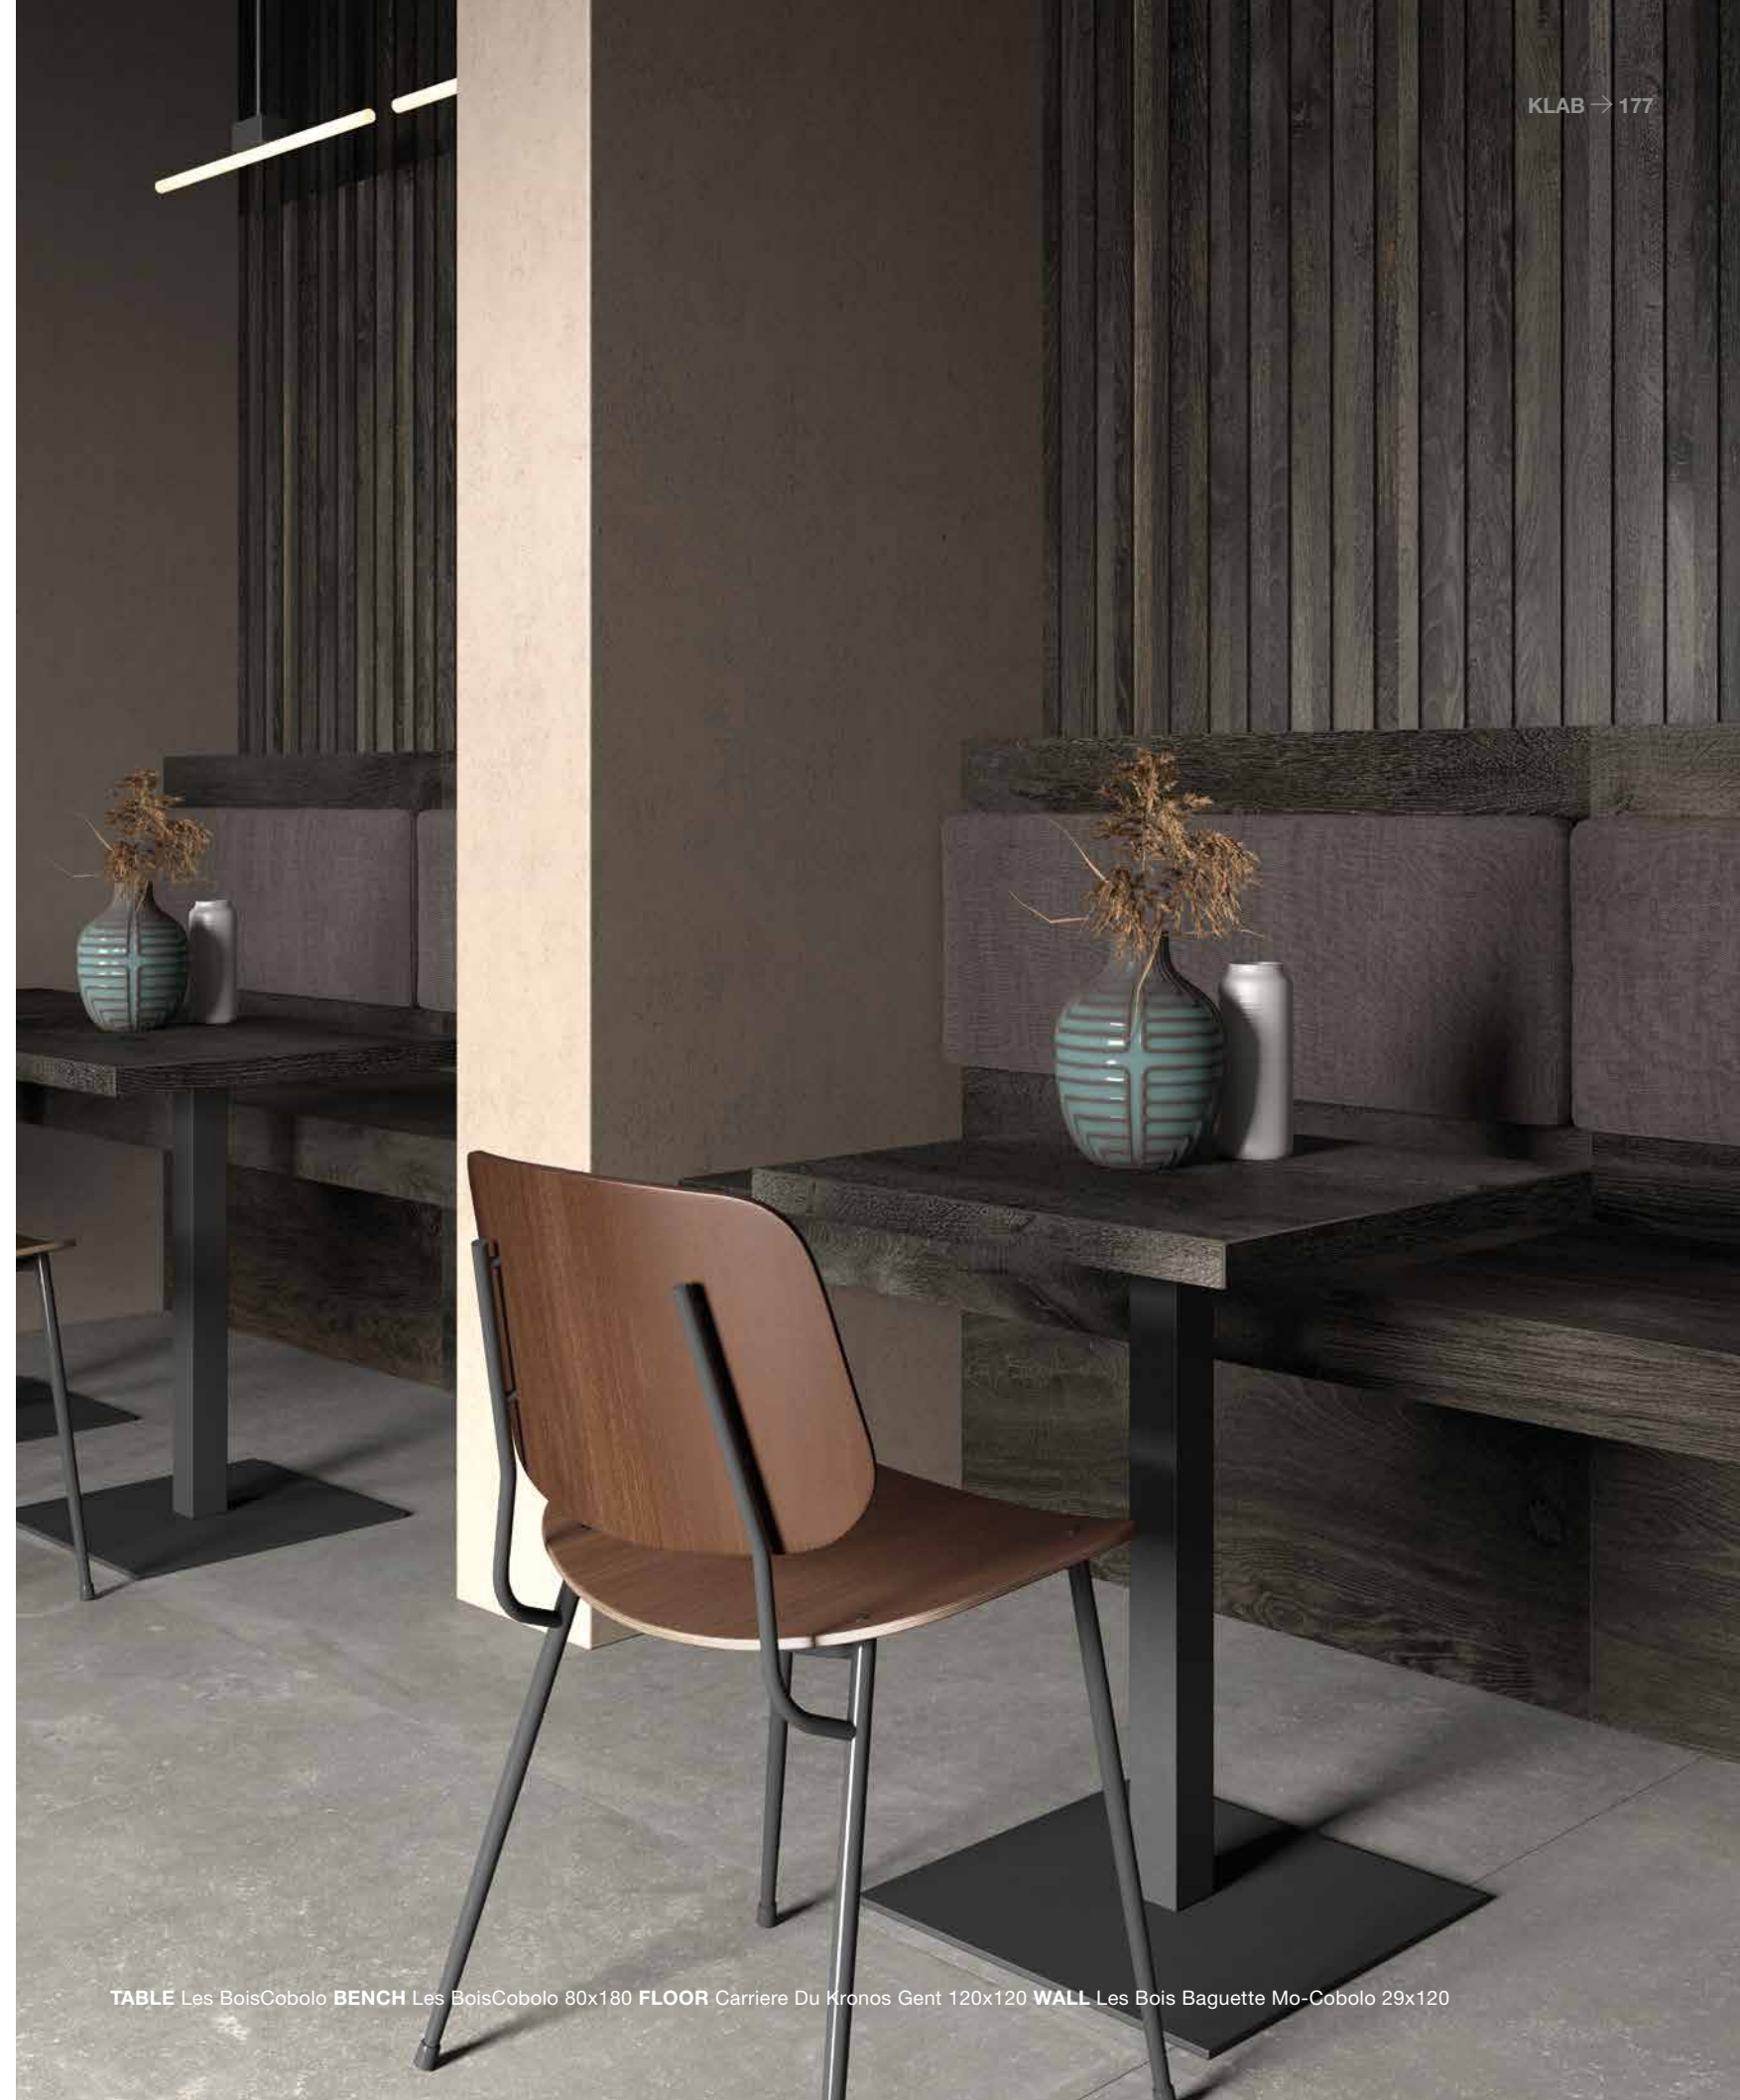

TOP TAVOLO 2.0
"TAGLIO A IDROGETTO", "DOPPIO BISELLO
MAGGIORATO" E "RIPRESA DELLA COSTA" CON
GAMBA SMONTABILE "SINGLE STAND ROUND"
IN METALLO VERNICIATO NERO OPACO

TABLE TOP 2.0
HYDROJET CUT DOUBLE SHIMMED BEVEL AND
EDGE FINISH MATT BLACK VARNISHED METAL
REMOVABLE SINGLE STAND ROUND LEG