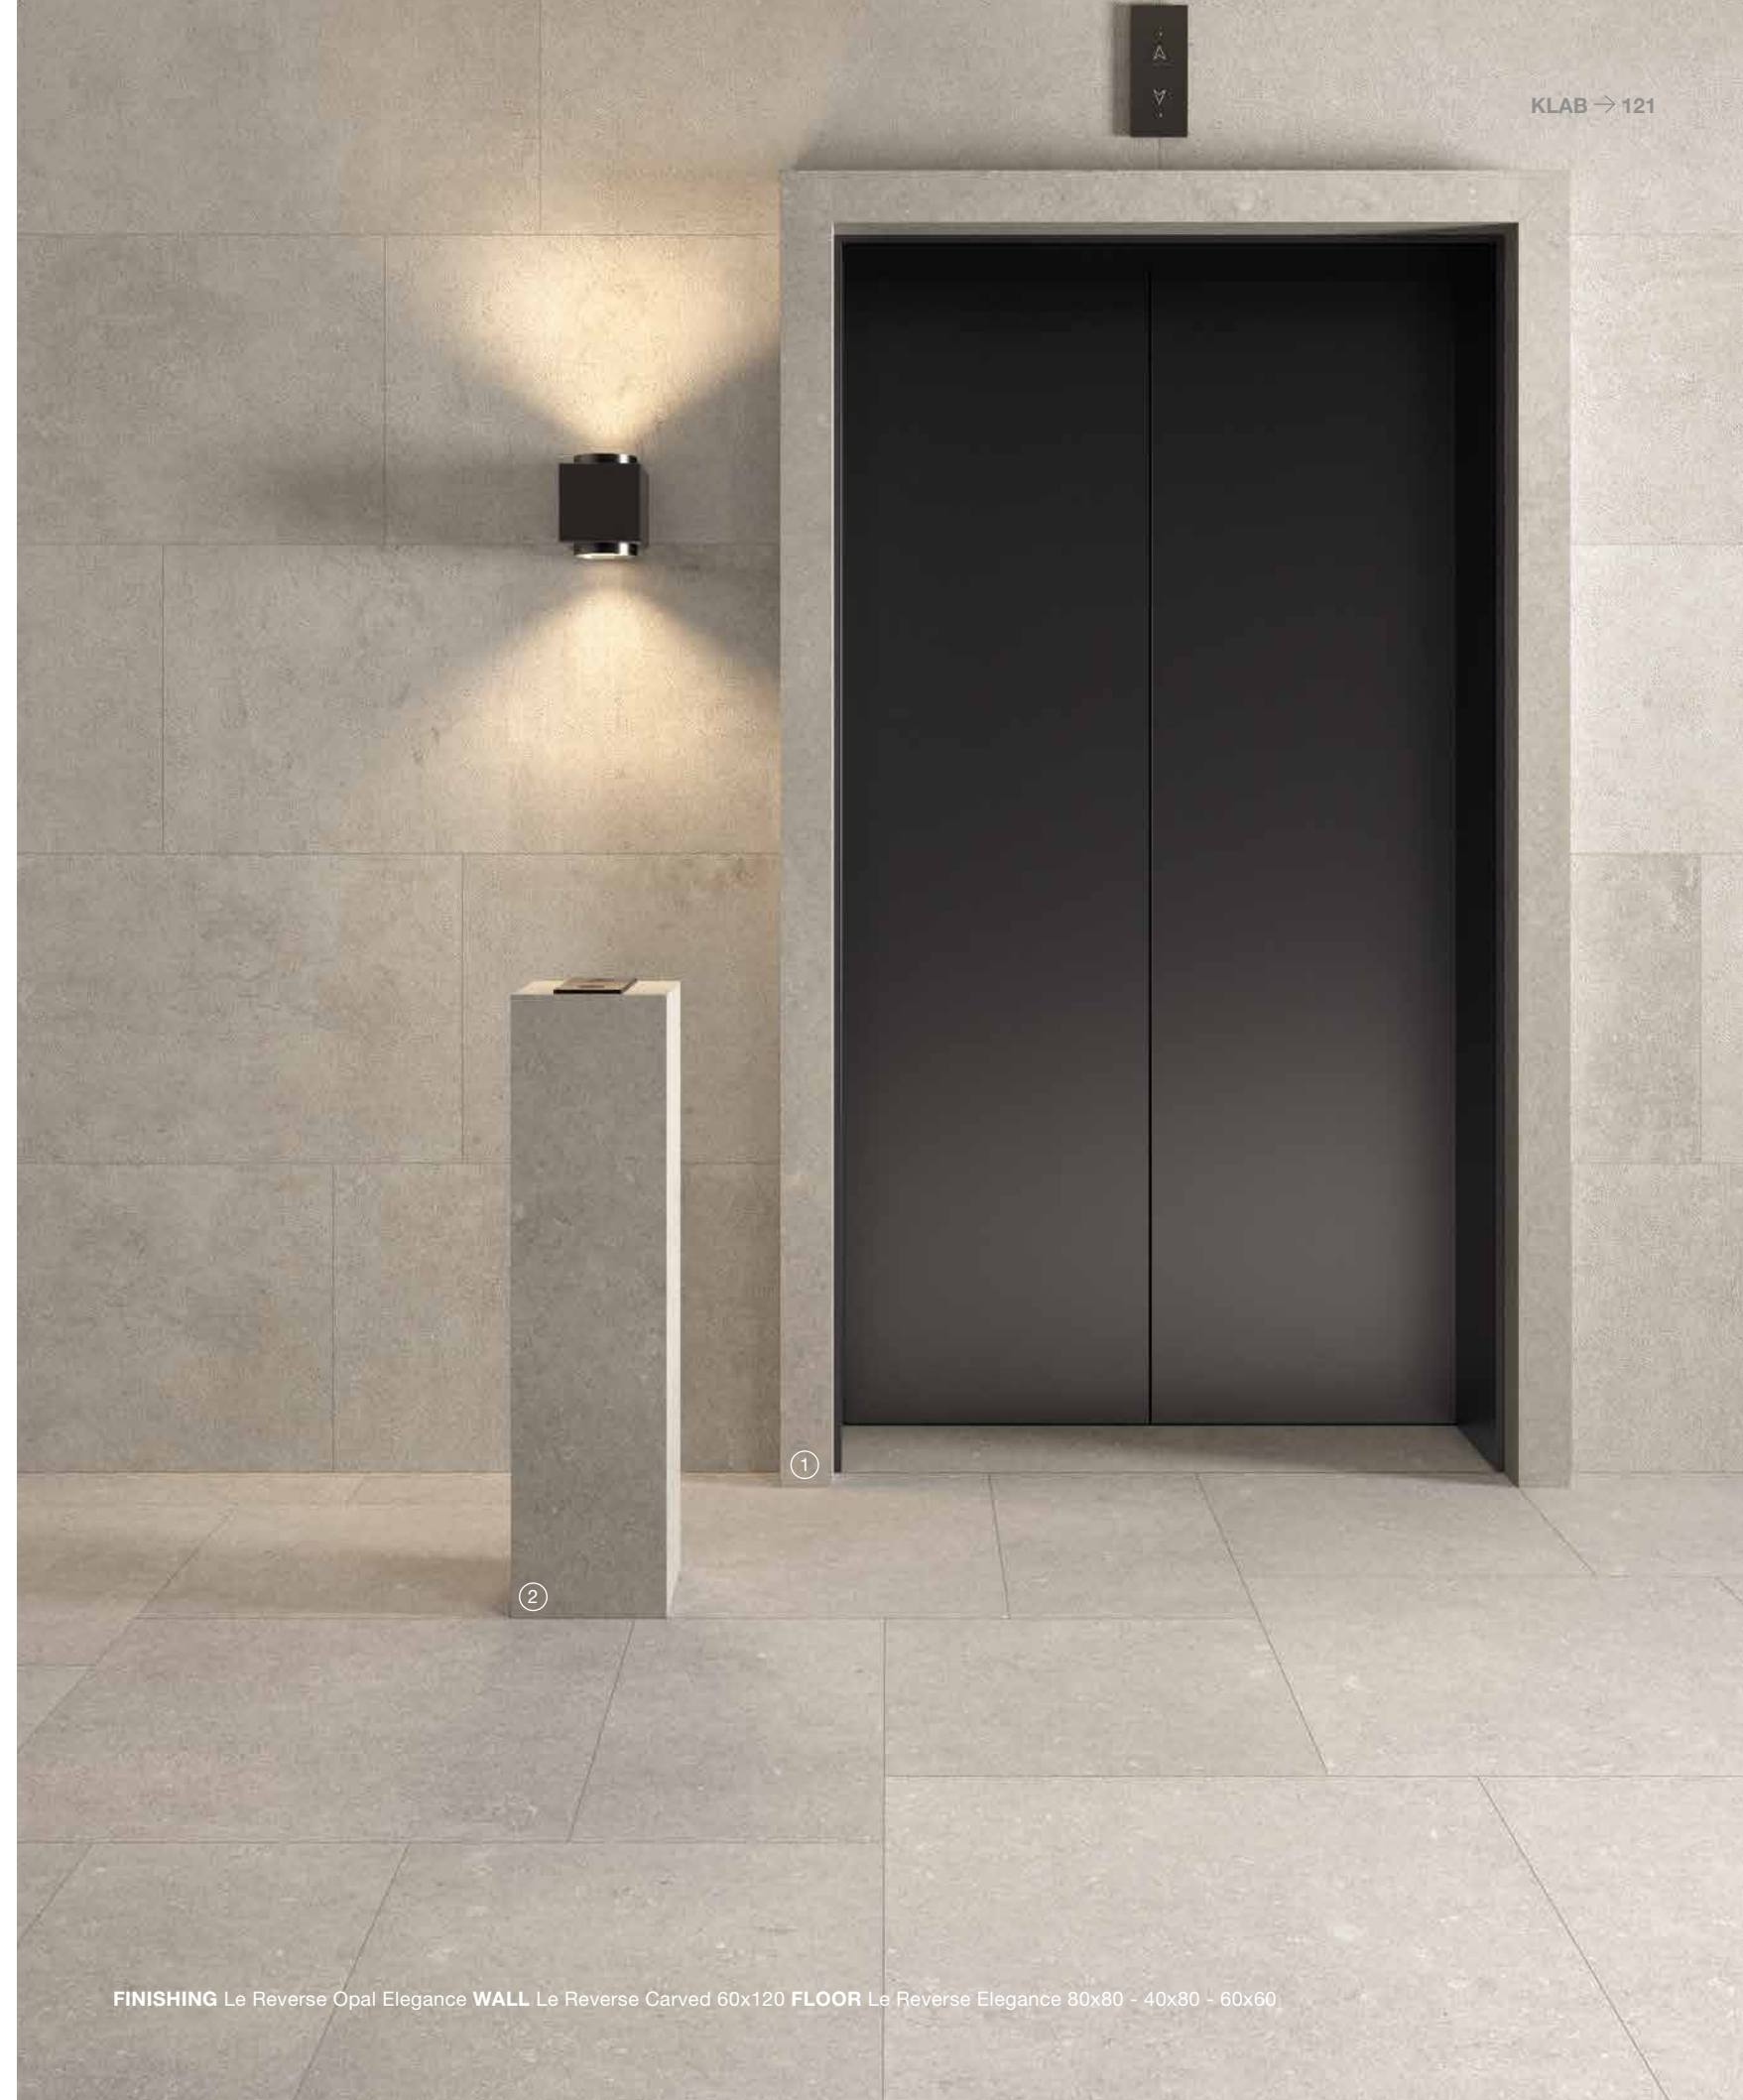

*DOOR FRAME
DOUBLE L-SHAPE*

①
 IMBOTTE PORTA
 LAVORAZIONE A "DOPPIA ELLE"

DOOR FRAME
 DOUBLE L-SHAPE

②
 VOLUME
 LAVORAZIONE "SCATOLARE"

FULL FRAME SHAPE

**K
LAB**

**SWIMMING
POOLS &
WELLNESS SPA**

SWIMMING POOLS & WELLNESS SPA