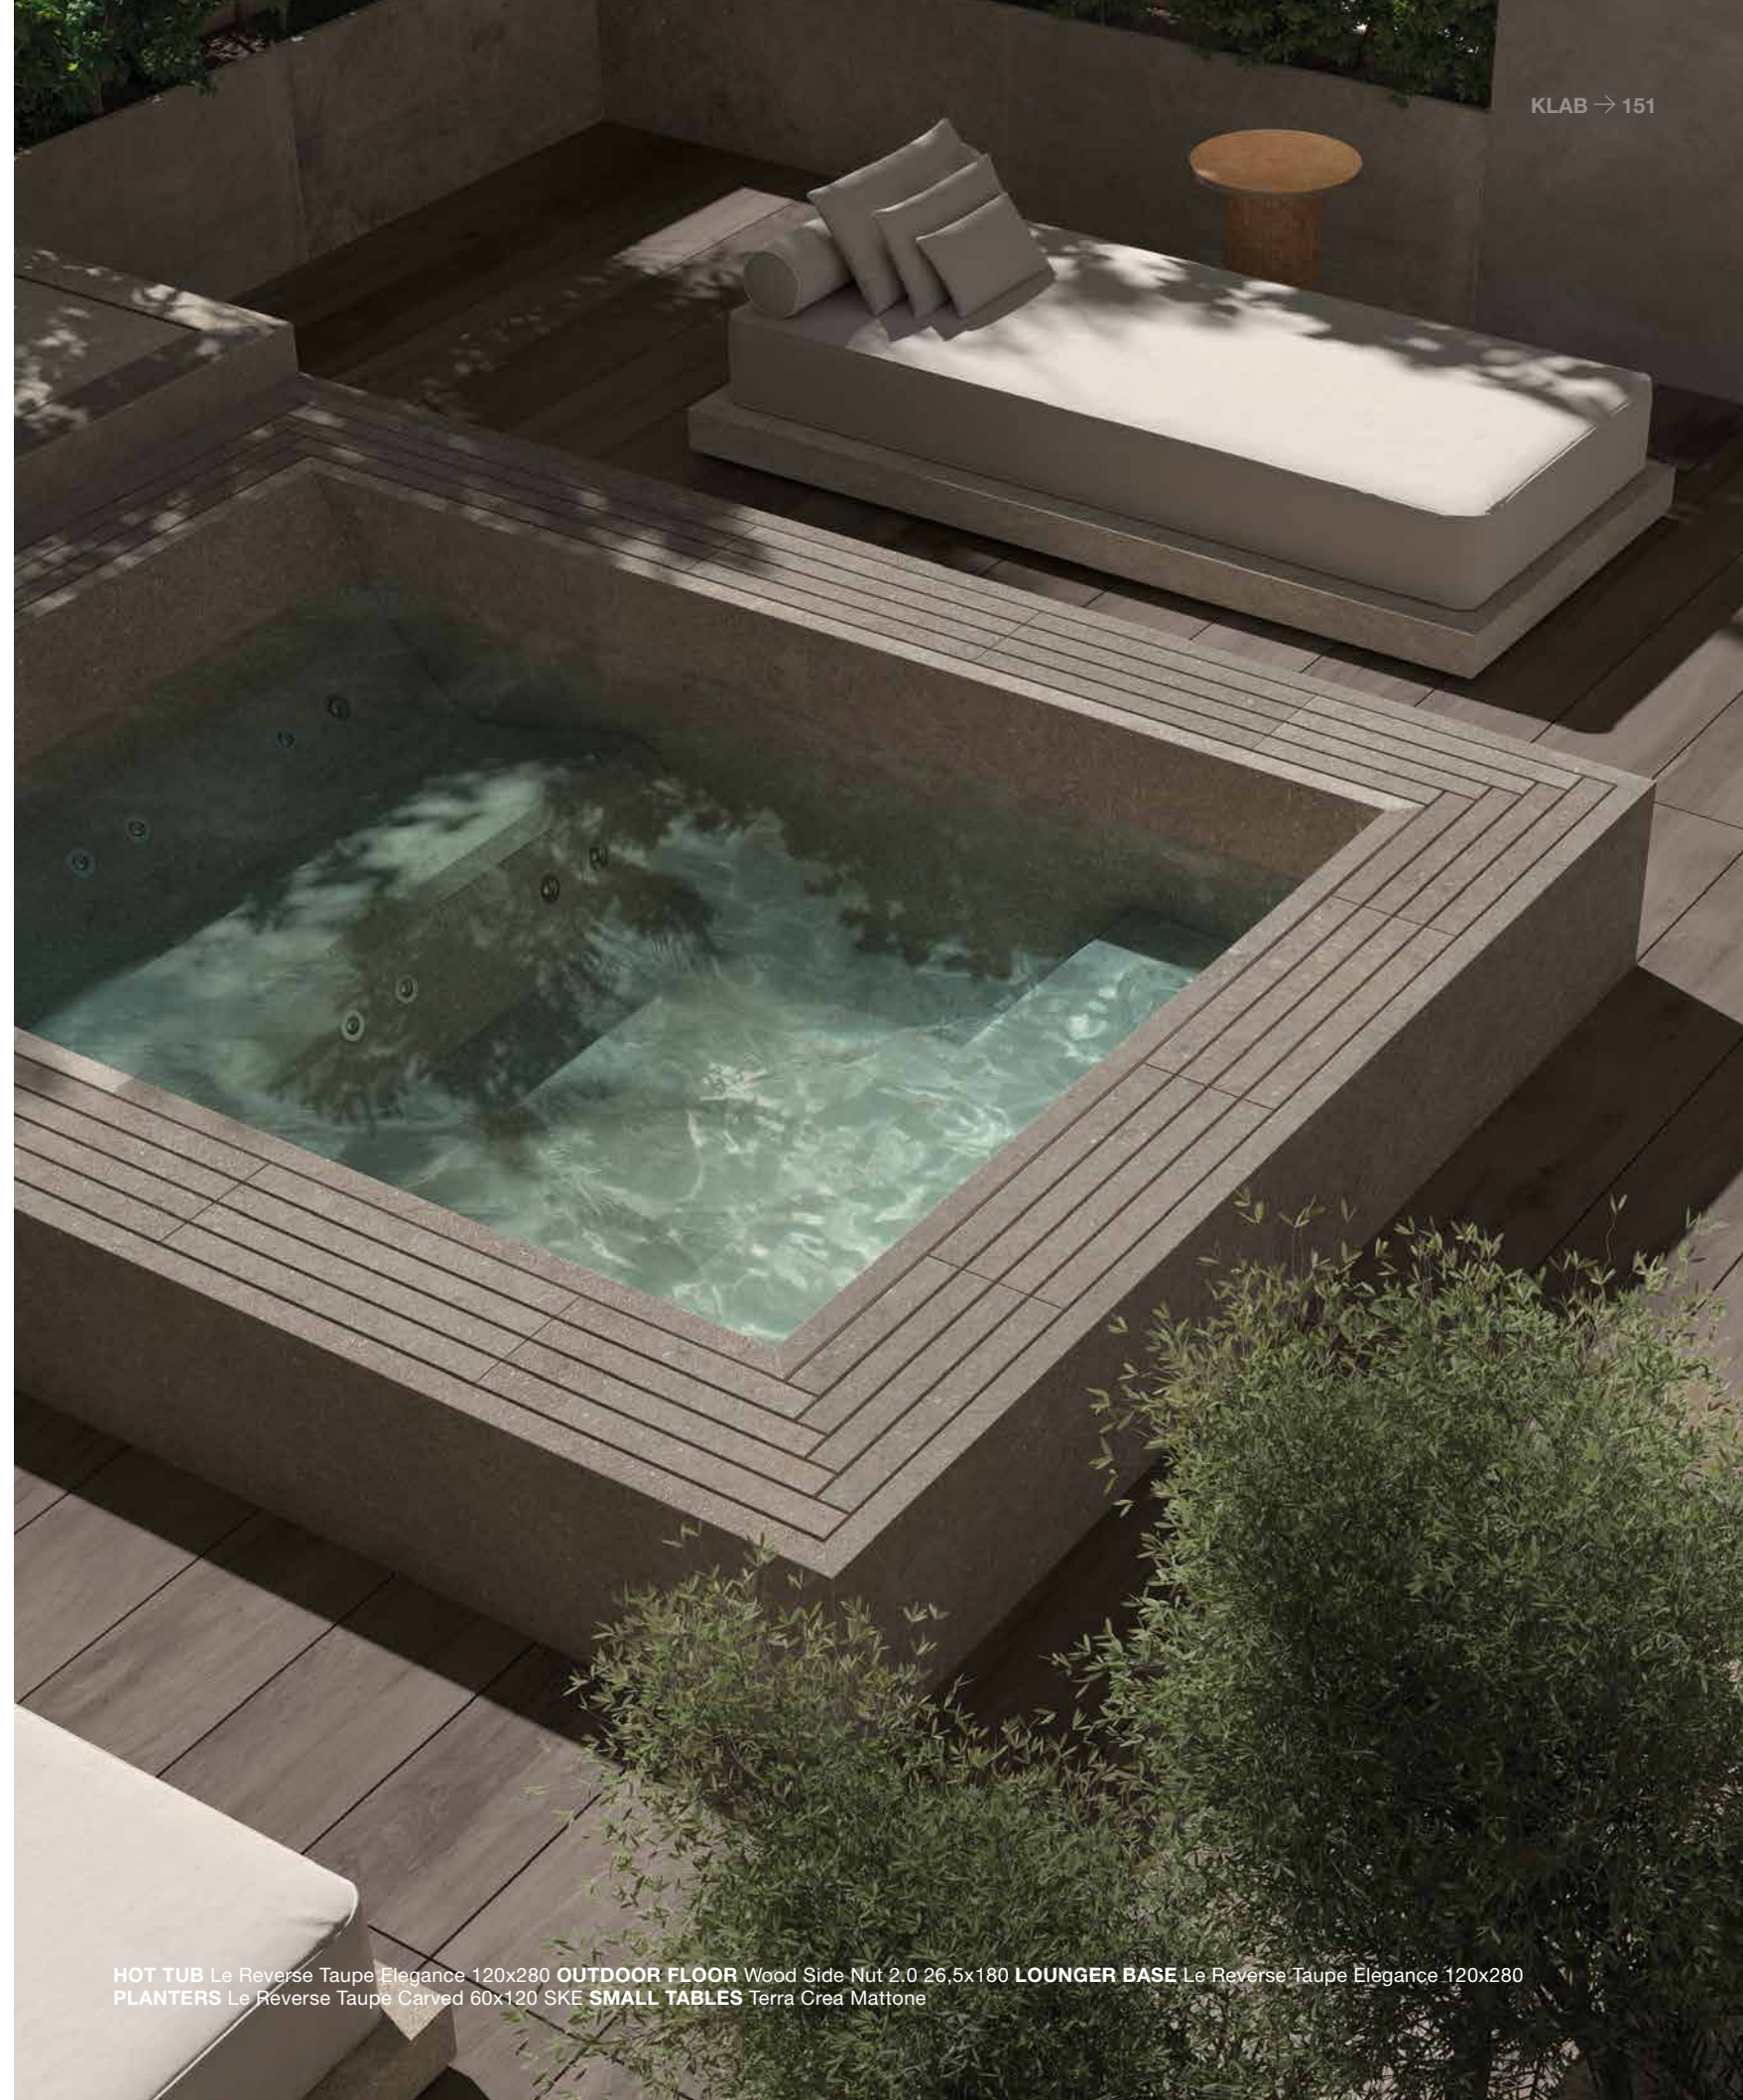

HOT TUB Le Reverse Taupe Elegance 120x280 OUTDOOR FLOOR Wood Side Nut 2,0 26 5x180 LOUNGER BASE Le Reverse Taupe Elegance 120x280
PLANTERS Le Reverse Taupe Carved 60x120 SKE SMALL TABLES Terra Crea Mattone