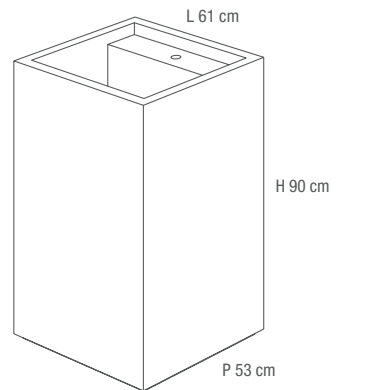

*FREESTANDING DAVE WASHBASIN
DOUBLE L-SHAPE
WITH SINK 53x33x20H cm*

①

①A

①B

①C DRAINING

SHOWER TRAY Le Reverse Dune Elegance 120x120 WALL Le Reverse Dune Elegance 120x280, Mosaico Broke FLOOR Le Reverse Dune Carved 60x120