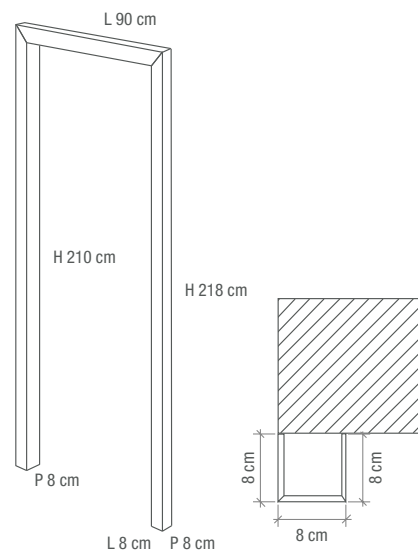

*DOOR FRAME
DOUBLE L-SHAPE*

①
 IMBOTTE PORTA
 LAVORAZIONE A "DOPPIA ELLE"

DOOR FRAME
 DOUBLE L-SHAPE

②
 VOLUME
 LAVORAZIONE "SCATOLARE"

FULL FRAME SHAPE

**K
LAB**

**SWIMMING
POOLS &
WELLNESS SPA**

SWIMMING POOLS & WELLNESS SPA