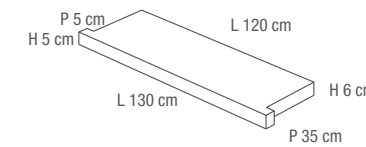

②

**DAVANZALE FINESTRA
LAVORAZIONE A "ELLE" CON
"JOLLY ROMPIGOCCIA"**

*WINDOWSILL L-SHAPE
WITH MITERED DRIP GROOVE
FOR SILL*