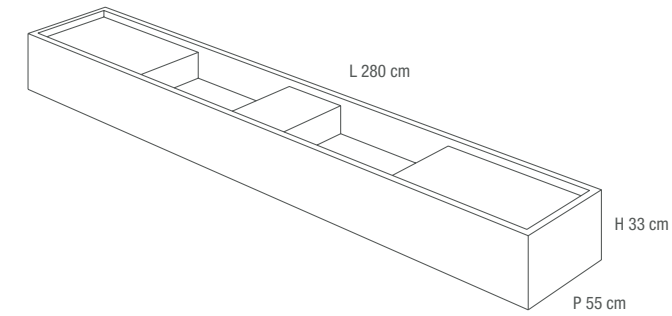

DOPPIO LAVABO "DRAINING DAVE"
LAVORAZIONE A "DOPPIA ELLE"

DOUBLE DRAINING DAVE WASHBASIN
DOUBLE L-SHAPE

① CON VASCHE 77x47x16H cm
WITH SINKS 77x47x16H cm