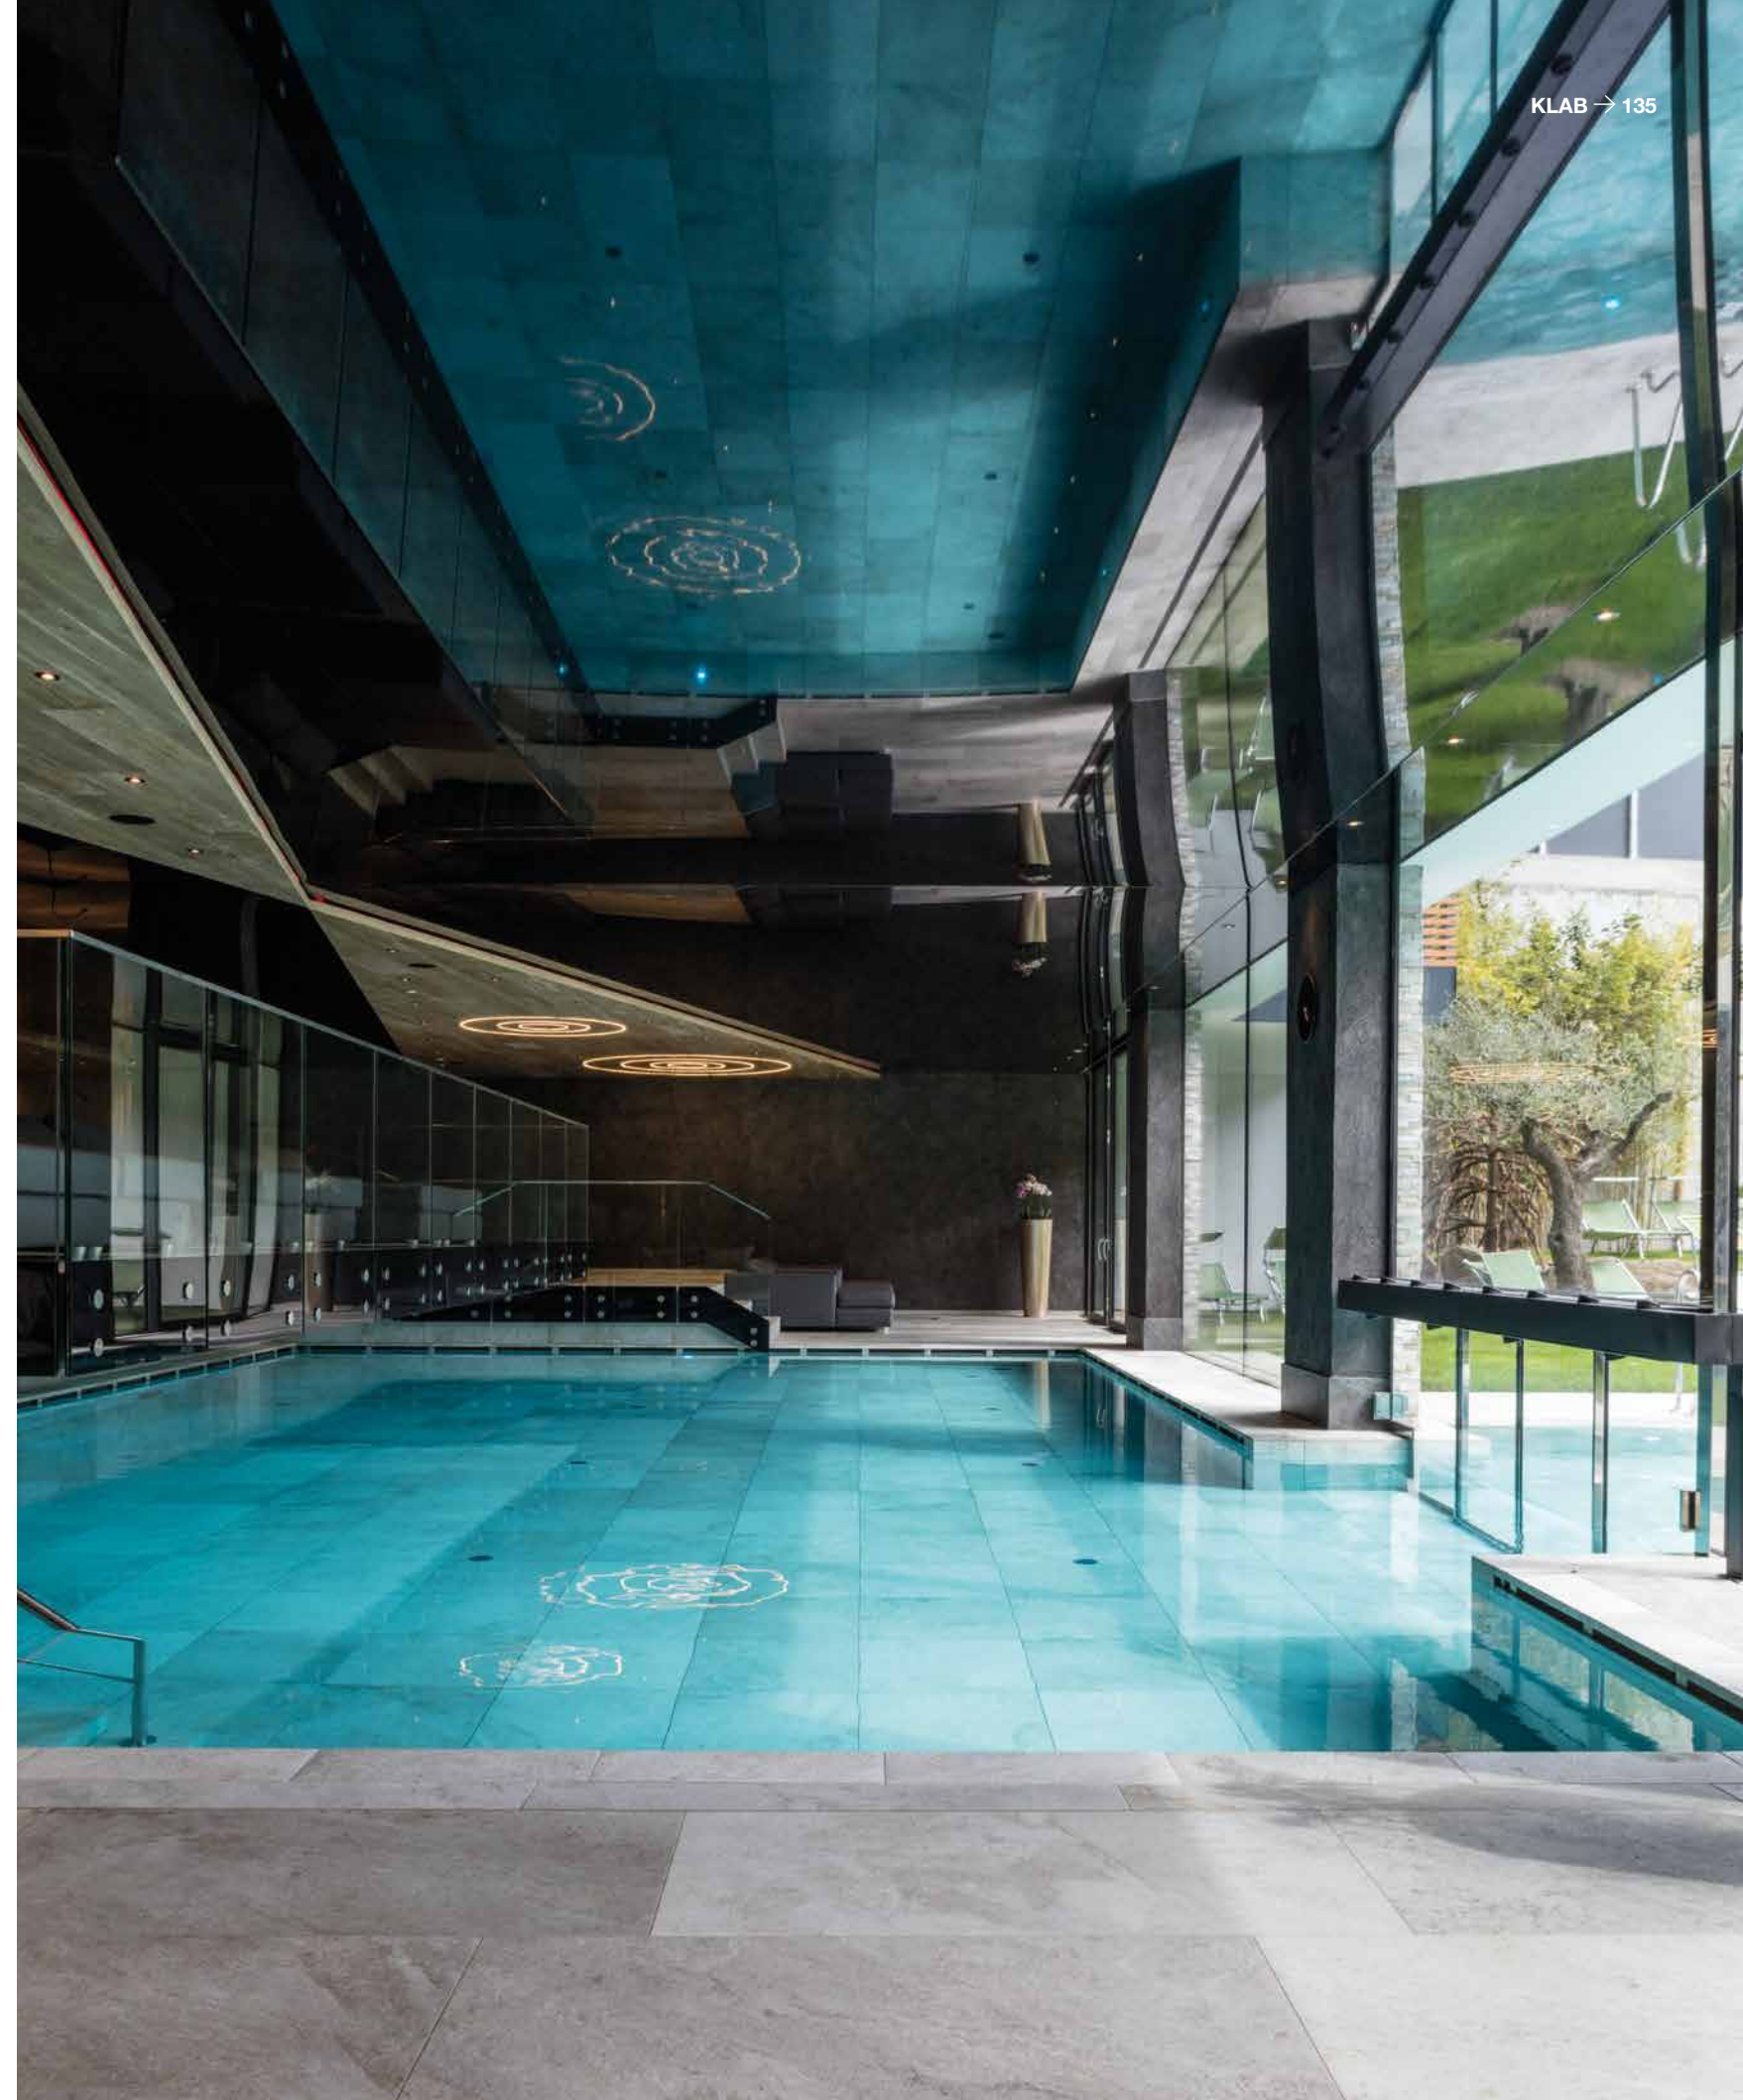

*EXTERNAL SKIM POOL-EDGE
DEMI BULLNOSE*

SWIMMING POOL-EDGE Rocks Silver White FLOOR Rocks Silver White 60x120

SWIMMING POOLS & WELLNESS SPA

**BORDO PISCINA A SFIORO ESTERNO
LAVORAZIONE A "BECCO DI CIVETTA"**

*PERIMETER INTERNAL SKIM POOL-EDGE
FULL BULLNOSE FINISH WITH SUPPORT PILARS*

SWIMMING POOL-EDGE Carriere du Kronos Namur **FLOOR** Carriere du Kronos Namur 20,2x20,2 - 20,2x30,2

SWIMMING POOLS & WELLNESS SPA

BORDO PISCINA A SFIORO INTERNO CON PILASTRINI DI SOSTEGNO LAVORAZIONE A "ELLE"

INTERNAL SKIM POOL-EDGE WITH SUPPORT PILARS WITH SUPPORT PILARS L-SHAPE

SWIMMING POOL-EDGE AND FLOOR Rocks Silver White 30x60

SWIMMING
POOLS &
WELLNESS
SPA

BORDO PISCINA A SFIORO INTERNO
LAVORAZIONE A "DOPPIA ELLE" CON "BECCO DI CIVETTA"

INTERNAL SKIM POOL-EDGE
DOUBLE L-SHAPE WITH DEMI BULLNOSE

**SWIMMING
POOLS &
WELLNESS
SPA**