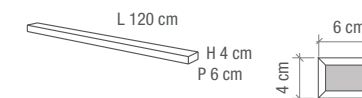

③

**COPRIMURO
LAVORAZIONE "MONOLITE"**

*WALL COVER
3/4 FRAME*