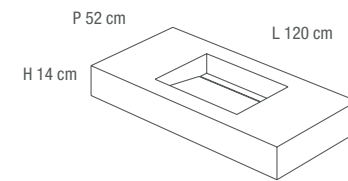

LAVABO "DAVE FRONT FALL NEW"
LAVORAZIONE A "ELLE"
CON VASCA 52x33x10H cm

DAVE FRONT FALL NEW
WASHBASIN L-SHAPE
WITH SINK 52x33x10H cm

①