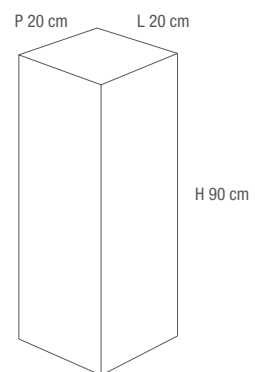

*DOOR FRAME
DOUBLE L-SHAPE*

①
 IMBOTTE PORTA
 LAVORAZIONE A "DOPPIA ELLE"

DOOR FRAME
 DOUBLE L-SHAPE

②
 VOLUME
 LAVORAZIONE "SCATOLARE"

FULL FRAME SHAPE

**K
LAB**

**SWIMMING
POOLS &
WELLNESS SPA**

SWIMMING POOLS & WELLNESS SPA