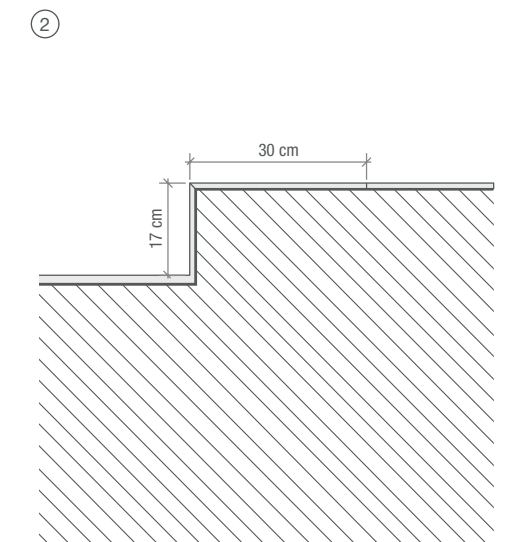

BORDO PISCINA A SKIMMER
LAVORAZIONE A "ELLE"
SKIMMER POOL-EDGE
L-SHAPE