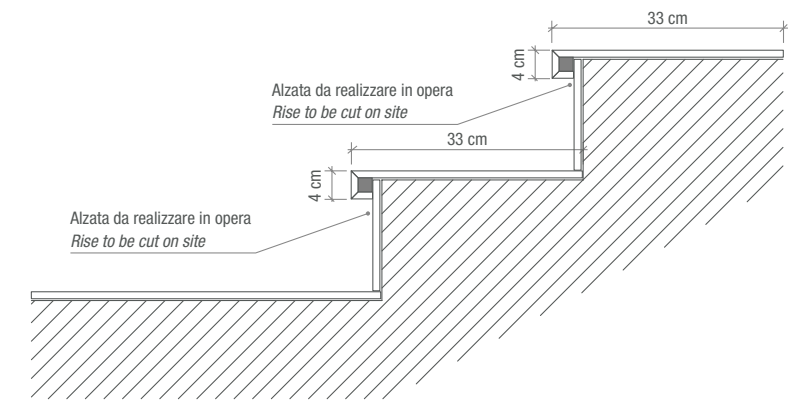

2.0 STEP WITH LINEAR CUT
AND HANDMADE EDGE FINISH

SCALINO LAVORAZIONE A "COSTA RETTA"

STEP J-EDGE

①

STAIRWAY Le Reverse Dune Carved FLOOR Le Reverse Dune Carved 2.0 60x120

①

**SOGLIA
LAVORAZIONE A "ELLE"**

*THRESHOLD
L-SHAPE*