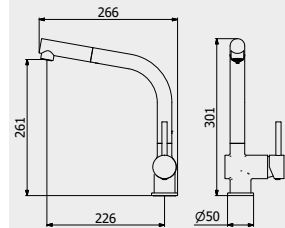

Lateral lever and extractible shower sink mixer

Lavello Monoforo doccetta estraibile leva laterale

Évier de cuisine avec douchette extractible et levier latéral

CODE / COEFFICIENT | CODICE / COEFFICIENTE
| CODE / COEFFICIENT

CC L0382CC 7,5

PACKAGING

L: 675 mm
D: 320 mm
H: 80 mm

2,3 kg

WATER FLOW | PORTATE | DÉBIT D'EAU

1 BAR	2 BAR	3 BAR
3 l/m	4 l/m	4 l/m

ARTICLE | ARTICOLO | ARTICLE

L0386