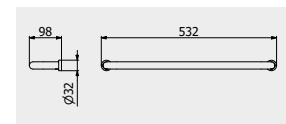

PACKAGING

L: 570 mm
D: 110 mm
H: 45 mm

0,4 kg