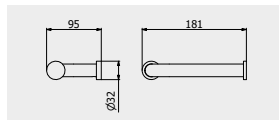

PACKAGING

L: 230 mm
D: 40 mm
H: 125 mm

0,3 kg