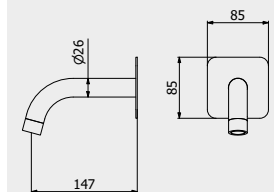

Tub filler Wall spout with plate

Bocca a parete per vasca con piastra

Bec mural pour baignoire avec plaque

CODE / COEFFICIENT | CODICE / COEFFICIENTE
| CODE / COEFFICIENT

●	CC	MT327CC_22	5,8
●	SS	MT327SS_22	7,0
●	BO	MT327BO_22	7,0
●	NP	MT327NP_22	7,0
●	CF	MT327CF_22	8,7
●	II	MT327II_22	8,7
●	OO	MT327OO_22	8,7
●	RS	MT327RS_22	8,7
●	CS	MT327CS_22	9,3
●	IS	MT327IS_22	9,3
●	OS	MT327OS_22	9,3
●	SR	MT327SR_22	9,3
●	MB	MT327MB_22	7,5

PACKAGING

L: 175 mm
D: 125 mm
H: 90 mm

0,2 kg

WATER FLOW | PORTATE | DÉBIT D'EAU

1 BAR	2 BAR	3 BAR
18 l/m	23 l/m	29 l/m

ARTICLE | ARTICOLO | ARTICLE

MT327_23