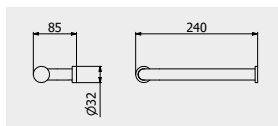

PACKAGING

L: 330 mm
D: 90 mm
H: 40 mm

0,15 kg

ARTICLE | ARTICOLO | ARTICLE

SO008

Hook

Appendino
Cintre

CODE / COEFFICIENT | CODICE / COEFFICIENTE
| CODE / COEFFICIENT