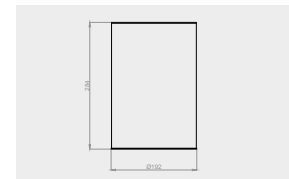

PACKAGING

L: 210 mm
D: 280 mm
H: 290 mm

1 kg

YESPLEASE!

Simple and thin lines for your bathroom.

Linee semplici e sottili per il tuo bagno.
Des lignes simples et très fin pour votre salle de bain.

The most distinguishing element of the collection is beyond any doubt the lever: subtle, intuitive and new, unlike any other. This collection fits perfectly into any type of bathroom thanks to sinuous shapes that alternate with strong lines, as is our tradition, to create a balance that is unique and immediate at the same time, ready to lead us to the only possible answer: YesPlease!