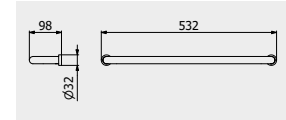

PACKAGING

L: 570 mm
D: 110 mm
H: 45 mm

0,4 kg