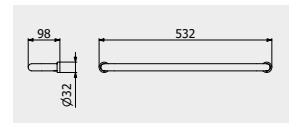

PACKAGING

L: 500 mm
D: 100 mm
H: 45 mm

0,4 kg