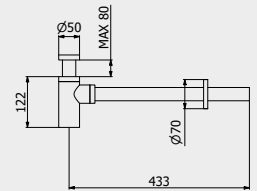

PACKAGING

L: 340 mm
D: 180 mm
H: 70 mm

1,0 kg

ARTICLE | ARTICOLO | ARTICLE

SH081

Square bottle trap

Sifone quadro

Siphon carré