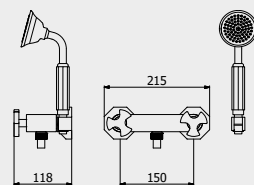

Wall mounted shower mixer with shower kit

Doccia esterno a parete completo di kit doccia

Mitigeur de douche externe avec flexible et douchette

CODE / COEFFICIENT | CODICE / COEFFICIENTE
| CODE / COEFFICIENT

●	CC	BT350CC	20,0
●	SS	BT350SS	24,0
●	II	BT350II	30,0
●	OO	BT350OO	30,0
●	RS	BT350RS	30,0
●	PL	BT350PL	30,0
●	MB	BT350MB	26,0

PACKAGING

L: 360 mm
D: 220 mm
H: 150 mm

2,5 kg

WATER FLOW | PORTATE | DÉBIT D'EAU

1 BAR	2 BAR	3 BAR
12 l/m	28 l/m	22 l/m

ARTICLE | ARTICOLO | ARTICLE

BT250