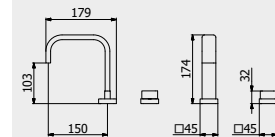

Three holes washbasin set with low spout

Lavabo tre fori a bocca bassa completo di scarico automatico

Lavabo trois trous bec bas

CODE / COEFFICIENT | CODICE / COEFFICIENTE
| CODE / COEFFICIENT

●	CC	SB392CC	20,0
●	SS	SB392SS	24,0
●	NP	SB392NP	24,0

PACKAGING

📦 L: 455 mm
D: 310 mm
H: 75 mm

🏋️ 3,00 kg