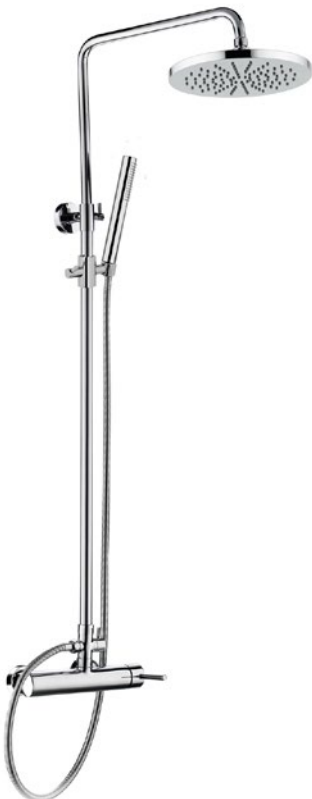

MT127

Mixer shower column Whynot with round showerhead and hand shower
Colonna doccia Whynot con miscelatore, soffione tondo e doccia
Colonne de douche Whynot mitigeur avec tête de douche et douchette rondes

CODE / COEFFICIENT | CODICE / COEFFICIENTE
| CODE / COEFFICIENT

● CC	MT127CC	27,5
● SS	MT127SS	33
● BO	MT127BO	33
● NP	MT127NP	33
● PL	MT127PL	41,3
● CF	MT127CF	41,3
● II	MT127II	41,3
● OO	MT127OO	41,3
● RS	MT127RS	41,3
● CS	MT127CS	44
● IS	MT127IS	44
● OS	MT127OS	44
● SR	MT127SR	44
● RR	MT127RR	38,5
● BB	MT127BB	38,5
● MB	MT127MB	38,5