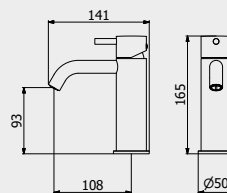

Monohole washbasin mixer complete with drain

Miscelatore lavabo monoforo completo di scarico automatico

Mitigeur Lavabo complet avec bonde automatique

CODE / COEFFICIENT | CODICE / COEFFICIENTE
| CODE / COEFFICIENT

● BL	CO200BL	12,0
● VD	CO200VD	12,0
● GI	CO200GI	12

PACKAGING

L: 340 mm
D: 180 mm
H: 70 mm

1,6 kg