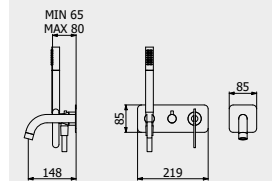

WATER FLOW | PORTATE | DÉBIT D'EAU

1 BAR	2 BAR	3 BAR
10 l/m	14 l/m	17 l/m

Built-in body to be purchased separately
Corpo incasso da acquistare separatamente
Corps intégré à acheter séparément

CODE | CODICE | CODE

INC313

COEFFICIENT | COEFFICIENTE | COEFFICIENT

4,0