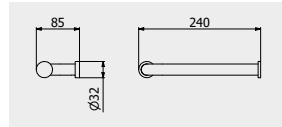

ARTICLE | ARTICOLO | ARTICLE

SO006

Towel holder

Porta salvietta
Porte-serviette

CODE / COEFFICIENT | CODICE / COEFFICIENTE
| CODE / COEFFICIENT

CC	SO006CC	3,6
ON	SO006ON	3,6
SS	SO006SS	4,3
BO	SO006BO	4,3
NP	SO006NP	4,3
CF	SO006CF	5,3
II	SO006II	5,3
OO	SO006OO	5,3
RS	SO006RS	5,3
PL	SO006PL	5,3
CS	SO006CS	5,7
IS	SO006IS	5,7
OS	SO006OS	5,7
SR	SO006SR	5,7
MB	SO006MB	4,6

PACKAGING

L: 330 mm
D: 90 mm
H: 40 mm

0,15 kg