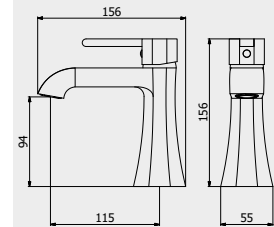

Monohole washbasin mixer complete with drain
Miscelatore lavabo monoforo completo di scarico automatico
Mitigeur lavabo complet avec bonde automatique

CODE / COEFFICIENT | CODICE / COEFFICIENTE
| CODE / COEFFICIENT

●	CC	BL200CC	10,0
●	SS	BL200SS	12,0
●	II	BL200II	15,0
●	OO	BL200OO	15,0
●	RS	BL200RS	15,0
●	PL	BL200PL	15,0
●	MB	BL200MB	13,0

PACKAGING

L: 340 mm
D: 180 mm
H: 70 mm

1,9 kg

WATER FLOW | PORTATE | DÉBIT D'EAU

1 BAR	2 BAR	3 BAR
9 l/m	13 l/m	19 l/m

ARTICLE | ARTICOLO | ARTICLE

BL306