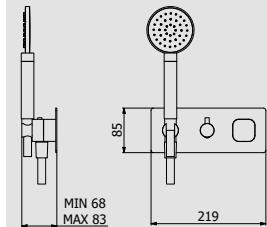

Exposed parts for two way shower mixer with plain handle complete with shower kit, hydroprogressive cartridge

Parti esterne per doccia incasso con cartuccia idroprogressiva a due vie completo di kit doccia con leva liscia

Partie extérieure pour mitigeur encastré à deux voies avec douchette avec cartouche hydroprogressive et levier lisse

CODE / COEFFICIENT | CODICE / COEFFICIENTE
| CODE / COEFFICIENT

CC	EE0313CC_1	20,0
ON	EE0313ON_1	20,0
SS	EE0313SS_1	24,0
NP	EE0313NP_1	24,0
CF	EE0313CF_1	28,0
II	EE0313II_1	28,0
OO	EE0313OO_1	28,0
RS	EE0313RS_1	28,0
CS	EE0313CS_1	30,0
IS	EE0313IS_1	30,0
OS	EE0313OS_1	30,0
SR	EE0313SR_1	30,0
MB	EE0313MB_1	25,0

PACKAGING

L: 370 mm
D: 270 mm
H: 80 mm

2,8 kg

WATER FLOW | PORTATE | DÉBIT D'EAU

1 BAR	2 BAR	3 BAR
10 l/m	14 l/m	17 l/m

Built-in body to be purchased separately

Corpo incasso da acquistare separatamente

Corps intégré à acheter séparément

CODE | CODICE | CODE

INC313

COEFFICIENT | COEFFICIENTE | COEFFICIENT

4,0

ARTICLE | ARTICOLO | ARTICLE