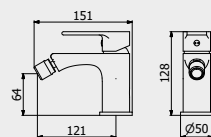

PACKAGING

📦 L: 280 mm
D: 180 mm
H: 80 mm

👤 1,6 kg