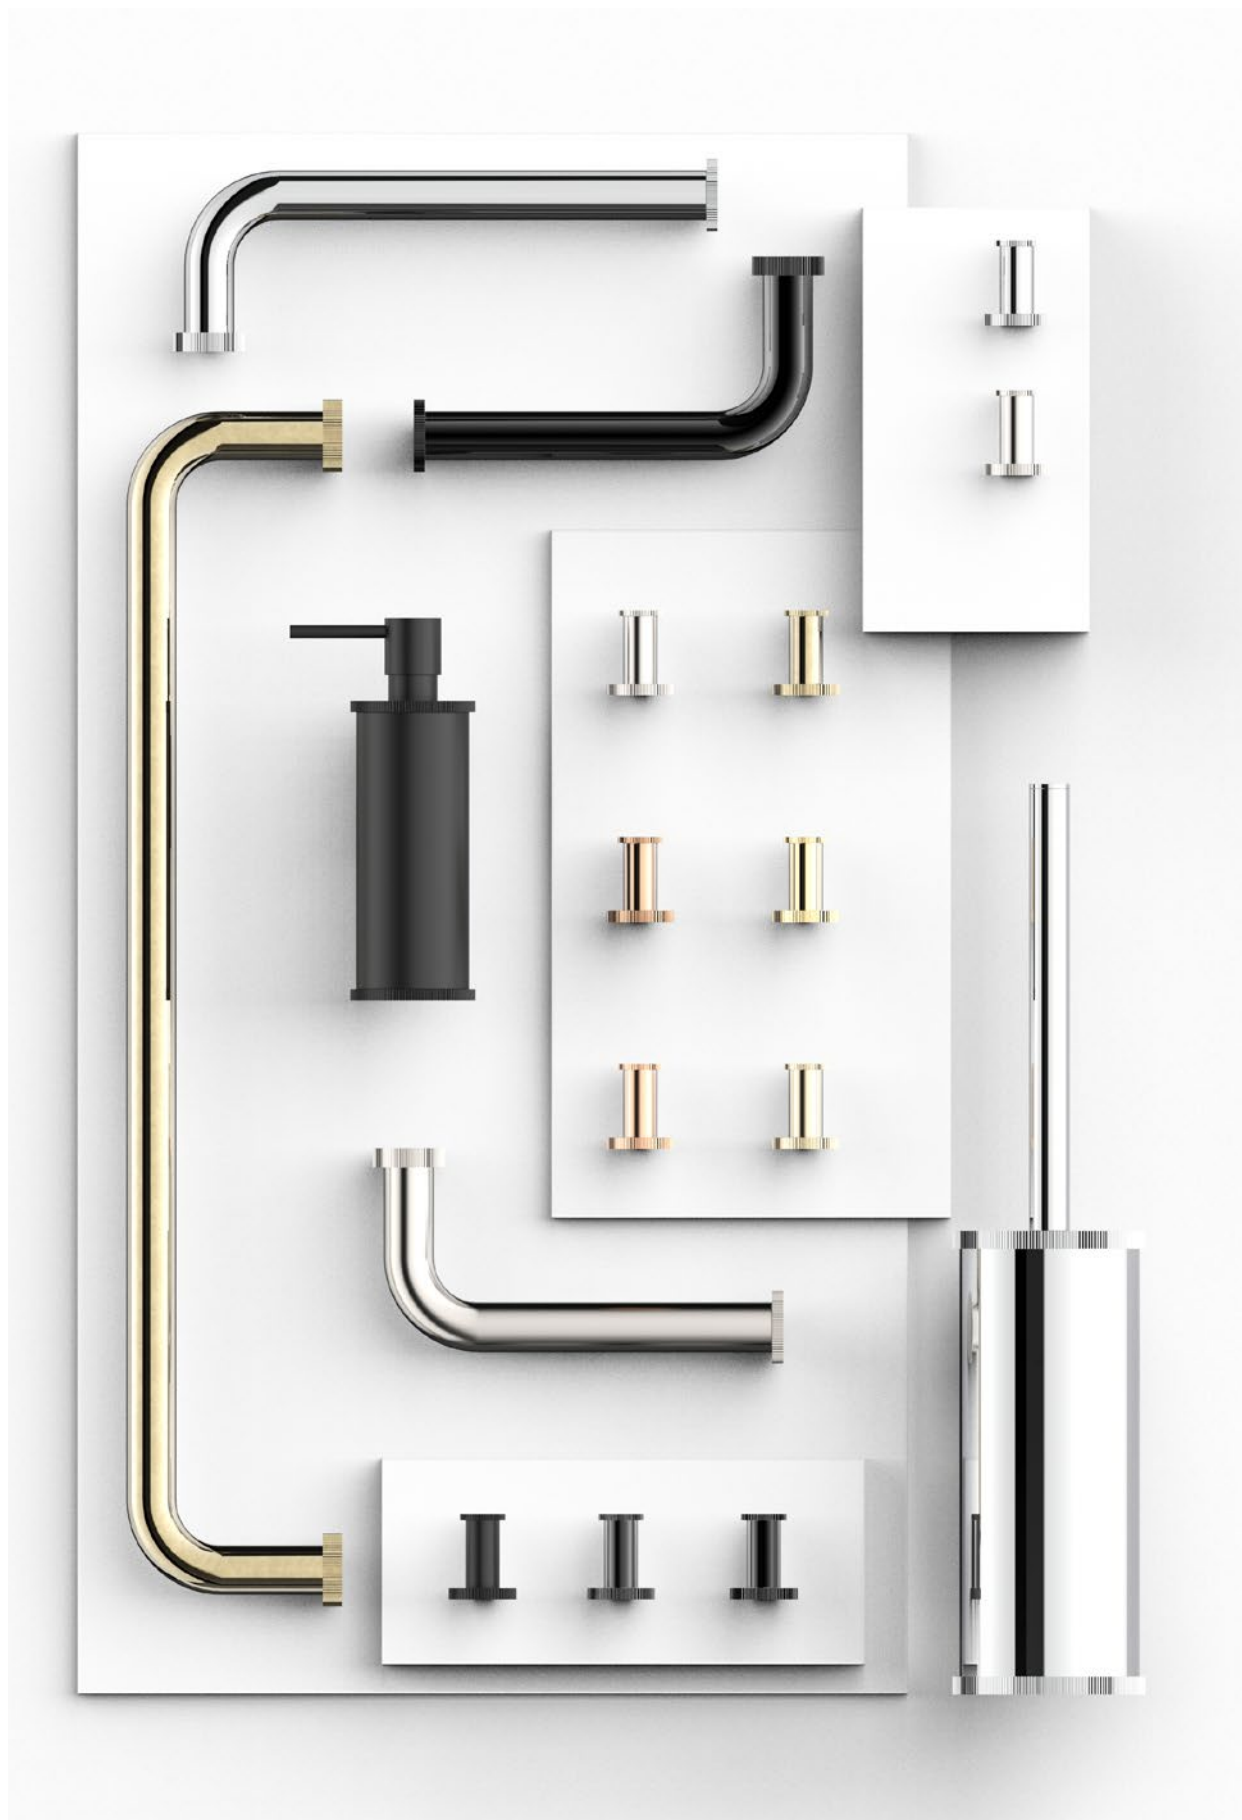

REFLEX / ACCESSORIES COLLECTION

Vinile