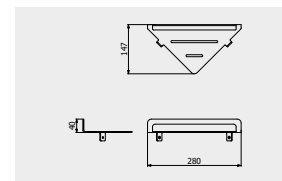

PACKAGING

L: 340 mm
D: 180 mm
H: 70 mm
0.8 kg