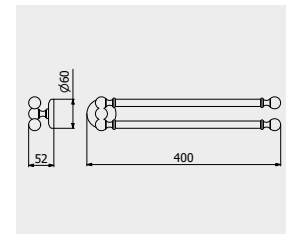

HR005

Swiveable towel holder
Porta salvietta doppio
Porte-serviette noeud

CODE / COEFFICIENT	CODICE / COEFFICIENTE	
CC	HR005CC	8,0
SS	HR005SS	9,6
PL	HR005PL	12,0
II	HR005II	12,0
RS	HR005RS	12,0
OS	HR005OS	12,8
RR	HR005RR	10,4
BB	HR005BB	10,4