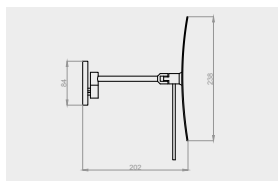

PACKAGING

L: 200 mm
D: 70 mm
H: 220 mm

0,5 kg