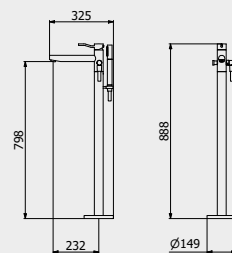

CC EKU399CC 36,0

PACKAGING

L: 1100 mm
D: 395 mm
H: 150 mm

7,9 kg

WATER FLOW | PORTATE | DÉBIT D'EAU

1 BAR	2 BAR	3 BAR
11 l/m	16 l/m	19 l/m

Built-in body to be purchased separately

Corpo incasso da acquistare separatamente