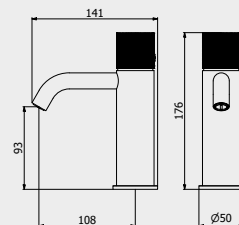

Monohole washbasin mixer complete with drain

Miscelatore lavabo monoforo completo di scarico automatico

Mitigeur Lavabo complet avec bonde automatique

CODE / COEFFICIENT | CODICE / COEFFICIENTE
| CODE / COEFFICIENT

●	CC	GA200CC	10,0
●	SS	GA200SS	12,0
●	NP	GA200NP	12,0
●	CF	GA200CF	14,0
●	II	GA200II	14,0
●	OO	GA200OO	14,0
●	RS	GA200RS	14,0
●	CS	GA200CS	15,0
●	IS	GA200IS	15,0
●	OS	GA200OS	15,0
●	SR	GA200SR	15,0
●	MB	GA200MB	12,5

PACKAGING

L: 340 mm
D: 180 mm
H: 70 mm

1,6 kg

WATER FLOW | PORTATE | DÉBIT D'EAU

1 BAR	2 BAR	3 BAR
3 l/m	4 l/m	4 l/m

ARTICLE | ARTICOLO | ARTICLE

GA202