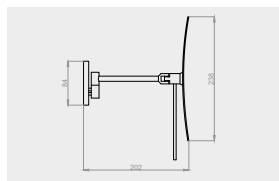

PACKAGING

L: 200 mm
D: 70 mm
H: 220 mm

0,5 kg