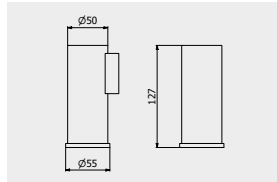

PACKAGING

L: 170 mm
D: 60 mm
H: 80 mm

0,6 kg