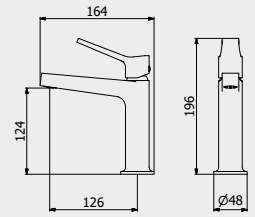

Monohole washbasin mixer complete with drain

Miscelatore lavabo monoforo completo di scarico automatico

Mitigeur lavabo complet avec bonde automatique

CODE / COEFFICIENT | CODICE / COEFFICIENTE
| CODE / COEFFICIENT

●	CC	TW200CC	7,0
●	SS	TW200SS	8,4
●	NP	TW200NP	8,4
●	MB	TW200MB	9,1

PACKAGING

L: 340 mm
D: 180 mm
H: 70 mm

1,7 kg

WATER FLOW | PORTATE | DÉBIT D'EAU

1 BAR	2 BAR	3 BAR
3 l/m	4 l/m	4 l/m

ARTICLE | ARTICOLO | ARTICLE

TW202