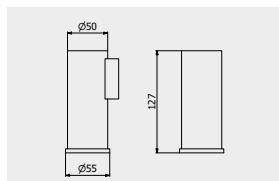

PACKAGING

L: 170 mm
D: 60 mm
H: 80 mm

0,6 kg