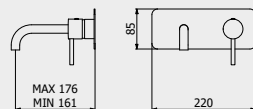

CC	EID206CC	9,9
ON	EID206ON	9,9
SS	EID206SS	11,6
NP	EID206NP	11,6
CF	EID206CF	14,9
II	EID206II	14,9
OO	EID206OO	14,9
RS	EID206RS	14,9
CS	EID206CS	15,9
IS	EID206IS	15,9
OS	EID206OS	15,9
SR	EID206SR	15,9
MB	EID206MB	12,9

↔

CC	_1	1,1
ON	_10	1,1
SS	_2	1,6
NP	_13	1,6
CF	_3	1,6
II	_8	1,6
OO	_5	1,6
RS	_7	1,6
CS	_4	1,7
IS	_9	1,7
OS	_11	1,7
SR	_14	1,7
MB	_18	1,4