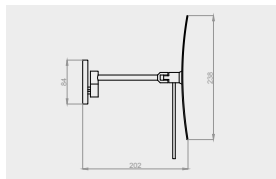

PACKAGING

L: 200 mm
D: 70 mm
H: 220 mm

0,5 kg