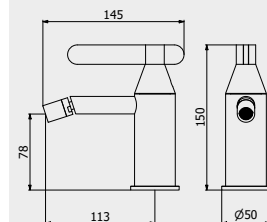

Monohole bidet mixer complete with drain

Miscelatore bidet monoforo completo di scarico automatico

Mitigeur bidet complet avec bonde automatique

CODE / COEFFICIENT | CODICE / COEFFICIENTE
| CODE / COEFFICIENT

●	CC	OH220CC	10,0
●	ON	OH220ON	10,0
●	SS	OH220SS	12,0
●	IS	OH220IS	16,0
●	SR	OH220SR	16,0
●	CS	OH220CS	16,0

PACKAGING

L: 340 mm
D: 180 mm
H: 70 mm

1,6 kg

WATER FLOW | PORTATE | DÉBIT D'EAU

1 BAR	2 BAR	3 BAR
6 l/m	8 l/m	10 l/m

ARTICLE | ARTICOLO | ARTICLE

OH300