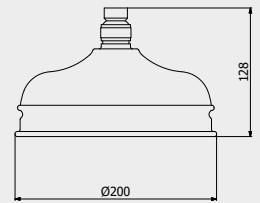

Round Tradition Showerhead Ø200 mm

Soffione tondo Tradition Ø200 mm

Tête de douche ronde Tradition Ø200 mm

CODE / COEFFICIENT | CODICE / COEFFICIENTE
| CODE / COEFFICIENT

CC	MA012CC	6,5
SS	MA012SS	7,8
II	MA012II	9,8
RS	MA012RS	9,8
PL	MA012PL	9,8
IS	MA012IS	10,4
OS	MA012OS	10,4
RR	MA012RR	9,1
MB	MA012MB	9,1

PACKAGING

L: 240 mm
D: 215 mm
H: 110 mm

1,2 kg