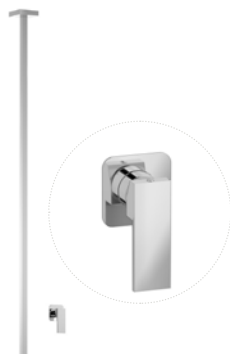

ARTICLE | ARTICOLO | ARTICLE

RU210

Ceiling spout with wall mounted mixer

Bocca da soffitto con comando remoto ad incasso

Mitigeur lavabo mural avec bec/plafond complet avec bonde automatique

CODE / COEFFICIENT | CODICE / COEFFICIENTE
| CODE / COEFFICIENT

●	CC	ERU210CC	36,0
●	SS	ERU210SS	43,2
●	BO	ERU210BO	43,2
●	NP	ERU210NP	43,2
●	CF	ERU210CF	54,0
●	II	ERU210II	54,0
●	RS	ERU210RS	54,0
●	CS	ERU210CS	57,6
●	IS	ERU210IS	57,6
●	SR	ERU210SR	57,6
●	MB	ERU210MB	46,8

PACKAGING

📦 L: 170 mm
D: 90 mm
H: 90 mm

📦 L: 1700 mm
Ø: 70 mm

👤 4,5 kg