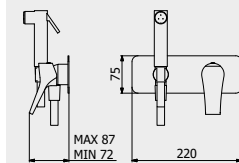

PACKAGING

L: 370 mm
D: 270 mm
H: 80 mm

2.1 kg