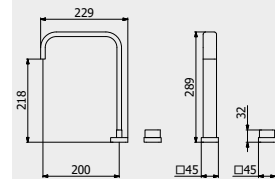

Three holes washbasin set with tall spout

Lavabo tre fori bocca alta completo di scarico automatico

Lavabo trois trous bec haut

CODE / COEFFICIENT | CODICE / COEFFICIENTE
| CODE / COEFFICIENT

●	CC	SB390CC	20,0
●	SS	SB390SS	24,0
●	NP	SB390NP	24,0

PACKAGING

📦 L: 455 mm
D: 310 mm
H: 75 mm

🏋️ 3,2 kg

WATER FLOW | PORTATE | DÉBIT D'EAU

1 BAR	2 BAR	3 BAR
10 l/m	10 l/m	11 l/m

ARTICLE | ARTICOLO | ARTICLE

SB392