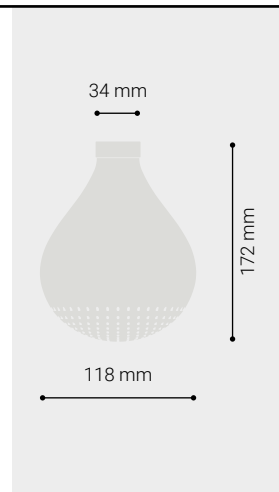

●	●	CC	DR001CC	4,0
○	●	CC	DR002CC	4,0
●	●	CC	DR003CC	4,0
●	●	CC	DR004CC	4,0
●	●	CC	DR005CC	4,0
●	●	CC	DR006CC	4,0

PACKAGING

📦 L: 120 mm
D: 120 mm
H: 165 mm

📏 0,4 kg

Drop

APPLICATIONS | APPLICAZIONI | APPLICATIONS