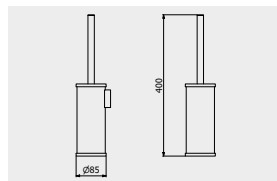

Floor toilet brush holder

Portascopino da terra
Porte balayette au sol

CODE / COEFFICIENT | CODICE / COEFFICIENTE
| CODE / COEFFICIENT

●	CC	S0012CC	7,9
●	ON	S0012ON	7,9
●	SS	S0012SS	9,4
●	BO	S0012BO	9,4
●	NP	S0012NP	9,4
●	CF	S0012CF	11,8
●	II	S0012II	11,8
●	OO	S0012OO	11,8
●	RS	S0012RS	11,8
●	PL	S0012PL	11,8
●	CS	S0012CS	12,6
●	IS	S0012IS	12,6
●	OS	S0012OS	12,6
●	SR	S0012SR	12,6
●	MB	S0012MB	10,2

PACKAGING

L: 410 mm
D: 195 mm
H: 100 mm
1,2 kg