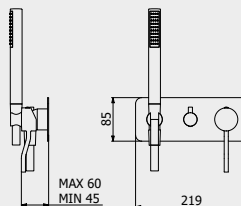

CODE / COEFFICIENT | CODICE / COEFFICIENTE
| CODE / COEFFICIENT
CC **EKU314CC** 14,0

PACKAGING

L: 370 mm
D: 270 mm
H: 80 mm

2.8 kg

WATER FLOW | PORTATE | DÉBIT D'EAU

1 BAR	2 BAR	3 BAR
10 l/m	14 l/m	17 l/m

Built-in body to be purchased separately