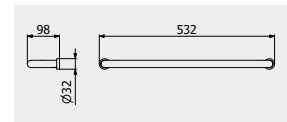

PACKAGING

L: 570 mm
D: 110 mm
H: 45 mm

0,4 kg