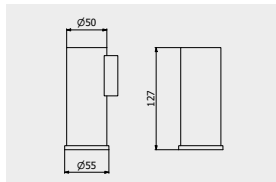

PACKAGING

L: 170 mm
D: 60 mm
H: 80 mm

0,6 kg