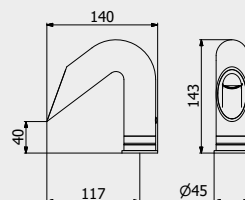

WATER FLOW | PORTATE | DÉBIT D'EAU

1 BAR	2 BAR	3 BAR
6 l/m	8 l/m	10 l/m

ARTICLE | ARTICOLO | ARTICLE

00300