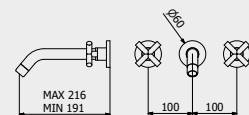

PACKAGING

L: 290 mm
D: 270 mm
H: 70 mm

2,1 kg

WATER FLOW | PORTATE | DÉBIT D'EAU

1 BAR	2 BAR	3 BAR
11 l/m	15 l/m	18 l/m

ARTICLE | ARTICOLO | ARTICLE