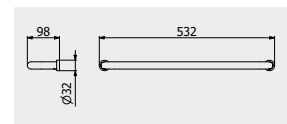

PACKAGING

L: 570 mm
D: 110 mm
H: 45 mm

0,4 kg