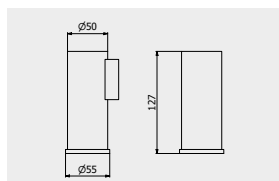

PACKAGING

L: 170 mm
D: 60 mm
H: 80 mm

0,6 kg