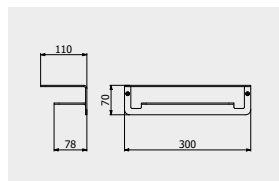

ARTICLE | ARTICOLO | ARTICLE

S0015

Shelf

Mensola
Étagère

CODE / COEFFICIENT | CODICE / COEFFICIENTE
| CODE / COEFFICIENT

●	CC	S0015CC	4,0
●	SS	S0015SS	4,8
●	BO	S0015BO	4,8
●	NP	S0015NP	4,8
●	CF	S0015CF	6,0
●	II	S0015II	6,0
●	OO	S0015OO	6,0
●	RS	S0015RS	6,0
●	PL	S0015PL	6,0
●	CS	S0015CS	6,4
●	IS	S0015IS	6,4
●	OS	S0015OS	6,4
●	SR	S0015SR	6,4
●	MB	S0015MB	5,2

PACKAGING

L: 340 mm
D: 180 mm
H: 70 mm
0.8 kg