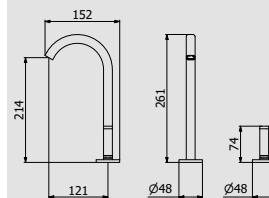

Washbasin two hole mixer with hydroprogressive cartridge complete with drain, 60° cut spout and plain lever

Batteria lavabo due fori con cartuccia idroprogressiva completo di scarico, bocca 60° e leva liscia

Mitigeur lavabo à deux trous avec cartouche hydroprogressive et bonde, bec 60° et levier lisse

CODE / COEFFICIENT | CODICE / COEFFICIENTE
| CODE / COEFFICIENT

CC	EI394CC_1	16,0
ON	EI394ON_1	16,0
SS	EI394SS_1	19,2
NP	EI394NP_1	19,2
CF	EI394CF_1	22,4
II	EI394II_1	22,4
OO	EI394OO_1	22,4
RS	EI394RS_1	22,4
CS	EI394CS_1	24,0
IS	EI394IS_1	24,0
OS	EI394OS_1	24,0
SR	EI394SR_1	24,0
MB	EI394MB_1	20,0

PACKAGING

L: 455 mm
D: 310 mm
H: 75 mm

2,9 kg

WATER FLOW | PORTATE | DÉBIT D'EAU

1 BAR	2 BAR	3 BAR
3 l/m	4 l/m	4 l/m

ARTICLE | ARTICOLO | ARTICLE

EI394_3