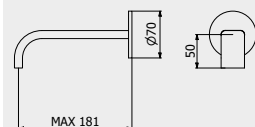

WATER FLOW | PORTATE | DÉBIT D'EAU

1 BAR	2 BAR	3 BAR
9 l/m	10 l/m	10 l/m

ARTICLE | ARTICOLO | ARTICLE

SB322_22