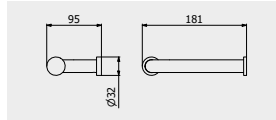

PACKAGING

L: 230 mm
D: 40 mm
H: 125 mm

0,3 kg