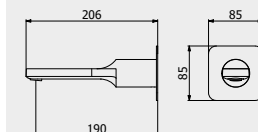

Wall spout with plate
Bocca a parete con piastra
Bec mural avec plaque

CODE / COEFFICIENT | CODICE / COEFFICIENTE
| CODE / COEFFICIENT

●	CC	AA320CC_22	6,0
●	SS	AA320SS_22	7,2
●	BO	AA320BO_22	7,2
●	NP	AA320NP_22	7,2
●	OS	AA320OS_22	9,6

PACKAGING

L: 150 mm
D: 190 mm
H: 98 mm

1,1 kg