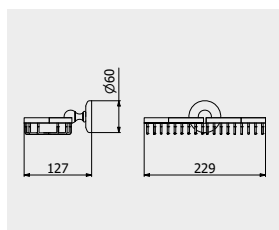

PACKAGING

L: 160 mm
D: 125 mm
H: 60 mm

0,4 kg

Hermes

INDUSTRIA

Play the game of combinations.

Gioca al gioco delle combinazioni.
Joue les jeux des combinaisons

Collection of great versatility and taste, Industria combines some more traditional and linear forms with the charm of the knurls that enhance its shape. Available in eleven different finishes, applied to the body or to the details of the base, and accessible for the entire range of bathroom products, from the faucet to the bath, Industria leaves a wide space to personal inventiveness, allowing the creation of unique combinations, for an original and fresh product.