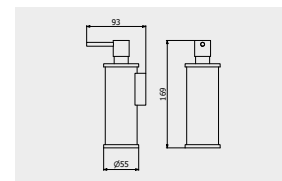

PACKAGING

L: 170 mm
D: 60 mm
H: 80 mm
0,6 kg