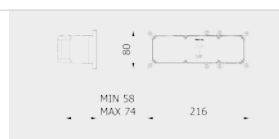

ARTICLE | ARTICOLO | ARTICLE

LM399

Free-standing bath filler with shower kit
Bordo vasca da terra con kit doccia
Bain douche complet alimentation au sol

CODE / COEFFICIENT | CODICE / COEFFICIENTE
| CODE / COEFFICIENT

CC LM399CC 60,0

PACKAGING

L: 1100 mm
D: 400 mm
H: 170 mm

15,2 kg

WATER FLOW | PORTATE | DÉBIT D'EAU

1 BAR	2 BAR	3 BAR
17 l/m	22 l/m	28 l/m

ARTICLE | ARTICOLO | ARTICLE

LM706

Exposed parts for bidet spray complete with mixer
Set di parti esterne per Idroscopino igienico con miscelatore
Partie extérieure pour douchette hygiénique avec mitigeur

CODE / COEFFICIENT | CODICE / COEFFICIENTE
| CODE / COEFFICIENT

CC ELM706CC 14,5

PACKAGING

L: 370 mm
D: 270 mm
H: 80 mm

2.3 kg

WATER FLOW | PORTATE | DÉBIT D'EAU

1 BAR	2 BAR	3 BAR
2 l/m	3 l/m	4 l/m

Built-in body to be purchased separately

Corpo incasso da acquistare separatamente

Corps intégré à acheter séparément

CODE | CODICE | CODE
INC206

COEFFICIENT | COEFFICIENTE | COEFFICIENT
3,2

LoveMe