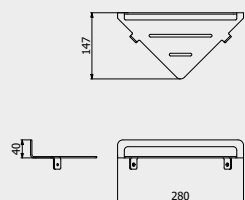

Corner shelf
Mensola angolare
Étagère d'angle

CODE / COEFFICIENT | CODICE / COEFFICIENTE
| CODE / COEFFICIENT

● BL	C0016BL	6,0
● VD	C0016VD	6,0
● GI	C0016GI	6,0

PACKAGING

L: 340 mm
D: 180 mm
H: 75 mm

1,3 kg