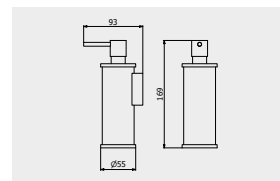

PACKAGING

L: 170 mm
D: 60 mm
H: 80 mm

0,6 kg