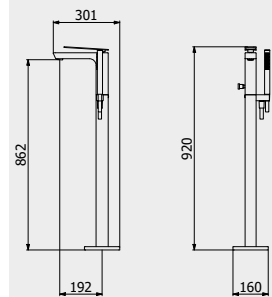

Free-standing bath filler with shower kit
Bordo vasca da terra con kit doccia
Bain douche complet alimentation au sol

CODE / COEFFICIENT	CODICE / COEFFICIENTE	
CC	EK3399CC	44,0
SS	EK3399SS	52,8
NP	EK3399NP	52,8
II	EK3399II	66,0
OO	EK3399OO	66,0
RS	EK3399RS	66,0
IS	EK3399IS	70,4
MB	EK3399MB	57,2

PACKAGING
L: 1160 mm
D: 360 mm
H: 180 mm
14 kg