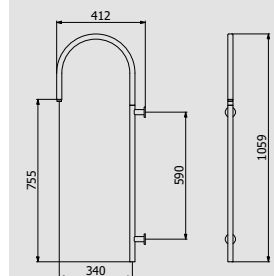

Exposed full arch shower arm

Braccio doccia esterno

Bras de douche externe

CODE / COEFFICIENT | CODICE / COEFFICIENTE
| CODE / COEFFICIENT

●	CC	EEO801CC_1	30,0
●	ON	EEO801ON_1	30,0
●	SS	EEO801SS_1	36,0
●	NP	EEO801NP_1	36,0
●	CF	EEO801CF_1	42,0
●	II	EEO801II_1	42,0
●	OO	EEO801OO_1	42,0
●	RS	EEO801RS_1	42,0
●	CS	EEO801CS_1	45,0
●	IS	EEO801IS_1	45,0
●	OS	EEO801OS_1	45,0
●	SR	EEO801SR_1	45,0
●	MB	EEO801MB_1	37,5

PACKAGING

L: 1200 mm
D: 520 mm
H: 120 mm

9,5 kg