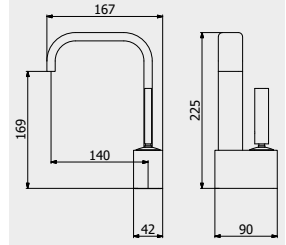

Monohole washbasin mixer complete with drain
Miscelatore lavabo monoforo completo di scarico automatico
Mitigeur lavabo complet avec bonde automatique

CODE / COEFFICIENT | CODICE / COEFFICIENTE
| CODE / COEFFICIENT

●	CC	SB200CC	15,5
●	SS	SB200SS	18,6
●	NP	SB200NP	18,6

PACKAGING

L: 225 mm
D: 95 mm
H: 70 mm

2,6 kg

WATER FLOW | PORTATE | DÉBIT D'EAU

1 BAR	2 BAR	3 BAR
9 l/m	10 l/m	10 l/m

ARTICLE | ARTICOLO | ARTICLE

SB202