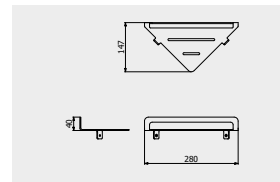

PACKAGING

L: 340 mm
D: 180 mm
H: 70 mm

0.8 kg