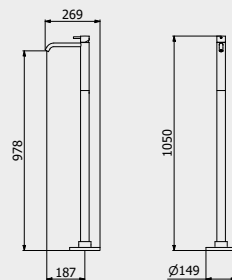

CODE / COEFFICIENT | CODICE / COEFFICIENTE
 | CODE / COEFFICIENT

● BL	ECO299BL	48,0
● VD	ECO299VD	48,0
● GI	ECO299GI	48

PACKAGING

L: 1160 mm
 D: 360 mm
 H: 180 mm

13,8 kg

WATER FLOW | PORTATE | DÉBIT D'EAU