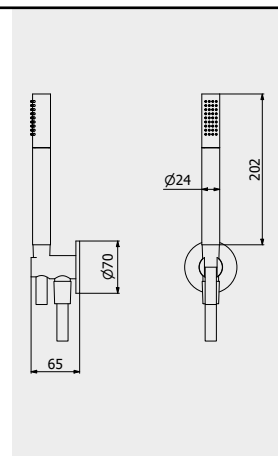

PACKAGING

L: 280 mm
D: 260 mm
H: 70 mm

1,0 kg

Shower
& Co

ARTICLE | ARTICOLO | ARTICLE

SH024

Shower kit square

Kit doccia quadro