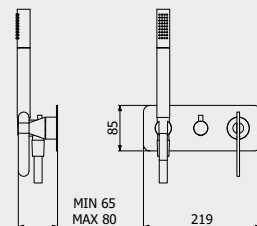

PACKAGING

L: 370 mm
D: 270 mm
H: 80 mm

2.8 kg

WATER FLOW | PORTATE | DÉBIT D'EAU

1 BAR	2 BAR	3 BAR
10 l/m	14 l/m	17 l/m

Built-in body to be purchased separately

Corpo incasso da acquistare separatamente

Corps intégré à acheter séparément

CODE | CODICE | CODE
INC313

COEFFICIENT | COEFFICIENTE | COEFFICIENT
4,0