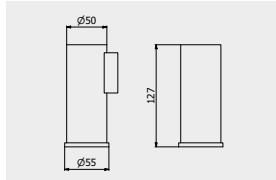

PACKAGING

L: 170 mm
D: 60 mm
H: 80 mm

0,6 kg