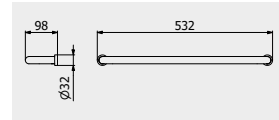

PACKAGING

L: 570 mm
D: 110 mm
H: 45 mm

0,4 kg