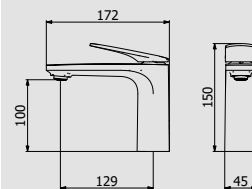

Monohole washbasin mixer complete with drain

Miscelatore lavabo monoforo completo di scarico automatico

Mitigeur lavabo complet avec bonde automatique

CODE / COEFFICIENT | CODICE / COEFFICIENTE
| CODE / COEFFICIENT

●	CC	YP200CC	7,0
●	NP	YP200NP	8,4

PACKAGING

	L: 280 mm
	D: 180 mm
	H: 80 mm

	1,8 kg