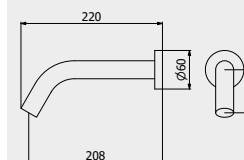

Wall mounted electronic tap with mixable water complete with control unit

Rubinetto elettronico a parete con acqua miscelabile completo di centralina

Robinet électronique mural avec l'eau mélangé complet de unité de commande

CODE / COEFFICIENT | CODICE / COEFFICIENTE
| CODE / COEFFICIENT

●	CC	EL008CC	24,5
●	SS	EL008SS	29,4
●	BO	EL008BO	29,4
●	NP	EL008NP	29,4
●	CF	EL008CF	36,8
●	II	EL008II	36,8
●	OO	EL008OO	36,8
●	RS	EL008RS	36,8
●	CS	EL008CS	39,2
●	IS	EL008IS	39,2
●	OS	EL008OS	39,2
●	SR	EL008SR	39,2
●	MB	EL008MB	31,9

PACKAGING

L: 500 mm
D: 350 mm
H: 120 mm

3 kg