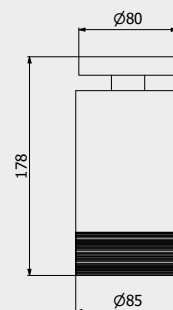

Ceiling showerhead with ceiling arm

Soffione da soffitto con braccio incluso

Tête de douche au plafond avec bras inclus

CODE / COEFFICIENT | CODICE / COEFFICIENTE
| CODE / COEFFICIENT

CC	VN085CC_1	20,0
ON	VN085ON_1	20,0
SS	VN085SS_1	24,0
NP	VN085NP_1	24,0
CF	VN085CF_1	30,0
II	VN085II_1	30,0
OO	VN085OO_1	30,0
RS	VN085RS_1	30,0
CS	VN085CS_1	32,0
IS	VN085IS_1	32,0
OS	VN085OS_1	32,0
SR	VN085SR_1	32,0
MB	VN085MB_1	26,0

PACKAGING

L: 245 mm
D: 215 mm
H: 110 mm

2,5 kg

WATER FLOW | PORTATE | DÉBIT D'EAU

1 BAR	2 BAR	3 BAR
7 l/m	8 l/m	8 l/m

ARTICLE | ARTICOLO | ARTICLE

VN085_2