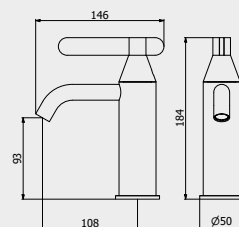

Monohole washbasin mixer complete with drain

Miscelatore lavabo monoforo completo di scarico automatico

Mitigeur Lavabo complet avec bonde automatique

CODE / COEFFICIENT | CODICE / COEFFICIENTE
| CODE / COEFFICIENT

●	CC	OH200CC	10,0
●	ON	OH200ON	10,0
●	SS	OH200SS	12,0
●	IS	OH200IS	16,0
●	SR	OH200SR	16,0
●	CS	OH200CS	16,0

PACKAGING

📦 L: 340 mm
D: 180 mm
H: 70 mm

📏 1,6 kg

WATER FLOW | PORTATE | DÉBIT D'EAU

1 BAR	2 BAR	3 BAR
3 l/m	4 l/m	4 l/m

ARTICLE | ARTICOLO | ARTICLE

OH202