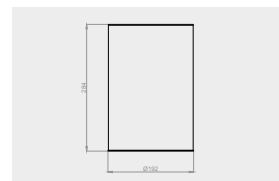

PACKAGING

L: 210 mm
D: 280 mm
H: 290 mm

1 kg