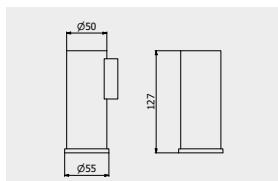

PACKAGING

L: 170 mm
D: 60 mm
H: 80 mm
0,6 kg