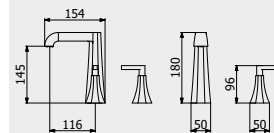

Three holes washbasin set with tall spout

Lavabo tre fori bocca alta completo di scarico automatico

Lavabo trois trous bec haut

CODE / COEFFICIENT | CODICE / COEFFICIENTE
| CODE / COEFFICIENT

●	CC	BL390CC	19,0
●	SS	BL390SS	22,8
●	II	BL390II	28,5
●	OO	BL390OO	28,5
●	RS	BL390RS	28,5
●	PL	BL390PL	28,5
●	MB	BL390MB	24,7

PACKAGING

L: 370 mm
D: 270 mm
H: 80 mm

5,2 kg

WATER FLOW | PORTATE | DÉBIT D'EAU

1 BAR	2 BAR	3 BAR
3 l/m	4 l/m	4 l/m

ARTICLE | ARTICOLO | ARTICLE

BL392