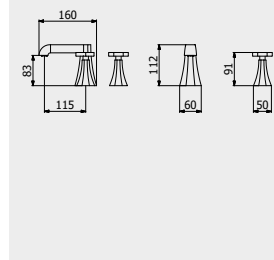

CODE / COEFFICIENT | CODICE / COEFFICIENTE
| CODE / COEFFICIENT

●	CC	BT392CC	18,0
●	SS	BT392SS	21,6
●	II	BT392II	27,0
●	OO	BT392OO	27,0
●	RS	BT392RS	27,0
●	PL	BT392PL	27,0
●	MB	BT392MB	23,4

PACKAGING

L: 370 mm
D: 270 mm
H: 80 mm

4,3 kg