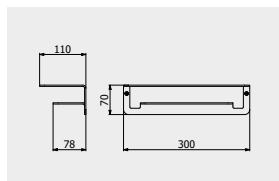

ARTICLE | ARTICOLO | ARTICLE

S0015

Shelf

Mensola
Étagère

CODE / COEFFICIENT | CODICE / COEFFICIENTE
| CODE / COEFFICIENT

●	CC	S0015CC	4,0
●	SS	S0015SS	4,8
●	BO	S0015BO	4,8
●	NP	S0015NP	4,8
●	CF	S0015CF	6,0
●	II	S0015II	6,0
●	OO	S0015OO	6,0
●	RS	S0015RS	6,0
●	PL	S0015PL	6,0
●	CS	S0015CS	6,4
●	IS	S0015IS	6,4
●	OS	S0015OS	6,4
●	SR	S0015SR	6,4
●	MB	S0015MB	5,2

PACKAGING

L: 340 mm
D: 180 mm
H: 70 mm

0.8 kg