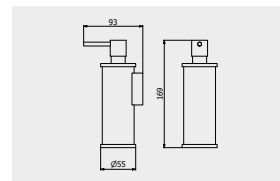

PACKAGING

L: 170 mm
D: 60 mm
H: 80 mm

0,6 kg