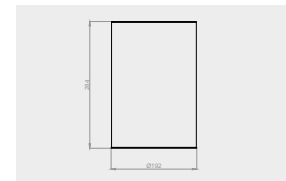

PACKAGING

L: 210 mm
D: 280 mm
H: 290 mm

1 kg

MARMO / MARMO ELLE

Never can be two identical Marmo.

Non esisteranno mai due Marmo identici
Jamais il n'y aura deux Marmo identiques

A synthesis between eternity and current fashion, tradition and fantasy. The Marmo collection focuses on the quality of the raw material, carefully selected and processed in order to obtain a thin and resistant case, perfect in its cylindrical shape and original in its uniqueness.