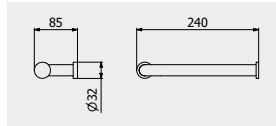

ARTICLE | ARTICOLO | ARTICLE

SO006

Towel holder

Porta salvietta
Porte-serviette

CODE / COEFFICIENT | CODICE / COEFFICIENTE
| CODE / COEFFICIENT

CC	SO006CC	3,6
ON	SO006ON	3,6
SS	SO006SS	4,3
BO	SO006BO	4,3
NP	SO006NP	4,3
CF	SO006CF	5,3
II	SO006II	5,3
OO	SO006OO	5,3
RS	SO006RS	5,3
PL	SO006PL	5,3
CS	SO006CS	5,7
IS	SO006IS	5,7
OS	SO006OS	5,7
SR	SO006SR	5,7
MB	SO006MB	4,6

PACKAGING

L: 330 mm
D: 90 mm
H: 40 mm

0,15 kg