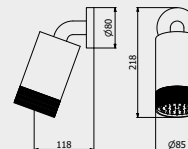

Wall showerhead with arm

Soffione da parete con braccio incluso

Tête de douche mural avec bras inclus

CODE / COEFFICIENT | CODICE / COEFFICIENTE
| CODE / COEFFICIENT

CC	VN085CC_2	20,0
ON	VN085ON_2	20,0
SS	VN085SS_2	24,0
NP	VN085NP_2	24,0
CF	VN085CF_2	30,0
II	VN085II_2	30,0
OO	VN085OO_2	30,0
RS	VN085RS_2	30,0
CS	VN085CS_2	32,0
IS	VN085IS_2	32,0
OS	VN085OS_2	32,0
SR	VN085SR_2	32,0
MB	VN085MB_2	26,0

PACKAGING

L: 245 mm
D: 215 mm
H: 110 mm

2,5 kg