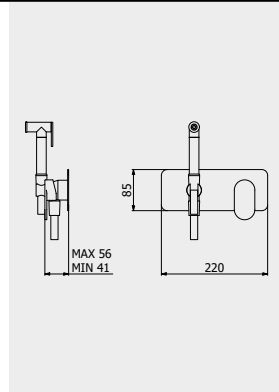

PACKAGING

L: 370 mm
D: 270 mm
H: 80 mm

2.3 kg

WATER FLOW | PORTATE | DÉBIT D'EAU

1 BAR	2 BAR	3 BAR
2 l/m	3 l/m	4 l/m

Built-in body to be purchased separately

Corpo incasso da acquistare separatamente

Corps intégré à acheter séparément

CODE | CODICE | CODE
INC206

COEFFICIENT | COEFFICIENTE | COEFFICIENT
3,2

LoveMe