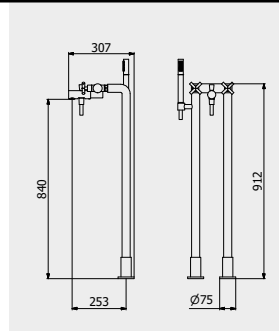

Free-standing bath filler with shower kit

Bordo vasca da terra con kit doccia
Bain douche complet alimentation au sol

CODE / COEFFICIENT | CODICE / COEFFICIENTE
| CODE / COEFFICIENT

CC	WO700CC	49,0
SS	WO700SS	58,8
BO	WO700BO	58,8
NP	WO700NP	58,8
MB	WO700MB	63,7

PACKAGING

L: 200 mm
D: 200 mm
H: 150 mm

L: 360 mm
D: 220 mm
H: 150 mm

7,9 kg