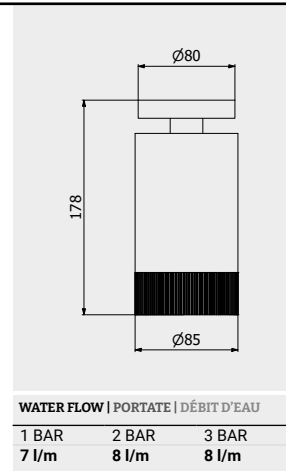

Spot Reflex

ARTICLE | ARTICOLO | ARTICLE

RX085_1

Ceiling showerhead with ceiling arm

Soffione da soffitto con braccio incluso

Tête de douche au plafond avec bras inclus

CODE / COEFFICIENT | CODICE / COEFFICIENTE
| CODE / COEFFICIENT

CC	RX085CC_1	20,0
ON	RX085ON_1	20,0
SS	RX085SS_1	24,0
NP	RX085NP_1	24,0
CF	RX085CF_1	30,0
II	RX085II_1	30,0
OO	RX085OO_1	30,0
RS	RX085RS_1	30,0
CS	RX085CS_1	32,0
IS	RX085IS_1	32,0
OS	RX085OS_1	32,0
SR	RX085SR_1	32,0
MB	RX085MB_1	26,0

PACKAGING

L: 245 mm
D: 215 mm
H: 110 mm

2,5 kg