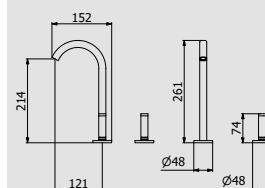

3 hole washbasin set complete with drain, 60° cut spout and plain lever

Batteria lavabo tre fori completo di scarico, bocca 60° e leva liscia

Mitigeur lavabo à trois trous avec bonde, bec 60° et levier lisse

CODE / COEFFICIENT | CODICE / COEFFICIENTE
| CODE / COEFFICIENT

● CC	EI392CC_1	19,0
● ON	EI392ON_1	19,0
● SS	EI392SS_1	22,8
● NP	EI392NP_1	22,8
● CF	EI392CF_1	26,6
● II	EI392II_1	26,6
● OO	EI392OO_1	26,6
● RS	EI392RS_1	26,6
● CS	EI392CS_1	28,5
● IS	EI392IS_1	28,5
● OS	EI392OS_1	28,5
● SR	EI392SR_1	28,5
● MB	EI392MB_1	23,8

PACKAGING

L: 455 mm
D: 310 mm
H: 75 mm

4,0 kg