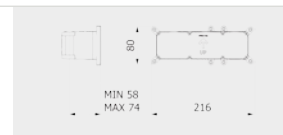

ARTICLE | ARTICOLO | ARTICLE

WN127

WhyNot shower column with shower kit
Colonna doccia WhyNot con kit doccia
Colonne de douche WhyNot avec kit douche

CODE / COEFFICIENT | CODICE / COEFFICIENTE
| CODE / COEFFICIENT

☐	CC	WN127CC	24,2
●	NP	WN127NP	29,1

📦 L: 900 mm
D: 160 mm
H: 470 mm

👤 6,1 kg

WATER FLOW | PORTATE | DÉBIT D'EAU

1 BAR	2 BAR	3 BAR
10 l/m	15 l/m	19 l/m

ARTICLE | ARTICOLO | ARTICLE

YP706

Exposed parts for bidet spray complete with mixer
Set di parti esterne per idroscopino igienico con miscelatore
Partie extérieure pour douchette hygiénique avec mitigeur

CODE / COEFFICIENT | CODICE / COEFFICIENTE
| CODE / COEFFICIENT

☐	CC	EYP706CC	14,0
●	NP	EYP706NP	16,8

PACKAGING

📦 L: 370 mm
D: 270 mm
H: 80 mm

👤 2.3 kg

WATER FLOW | PORTATE | DÉBIT D'EAU

1 BAR	2 BAR	3 BAR
2 l/m	3 l/m	4 l/m

Built-in body to be purchased separately

Corpo incasso da acquistare separatamente

Corps intégré à acheter séparément

CODE | CODICE | CODE

INC206

COEFFICIENT | COEFFICIENTE | COEFFICIENT

3,2