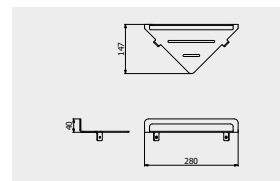

PACKAGING

L: 340 mm
D: 180 mm
H: 70 mm

0.8 kg

ARTICLE | ARTICOLO | ARTICLE

S0012

Floor toilet brush holder

Portascopino da terra
Porte balayette au solCODE / COEFFICIENT | CODICE / COEFFICIENTE
| CODE / COEFFICIENT