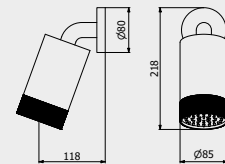

Wall showerhead with arm
Soffione da parete con braccio incluso
Tête de douche mural avec bras inclus

CODE / COEFFICIENT	CODICE / COEFFICIENTE	
CC	GA085CC_2	20,0
ON	GA085ON_2	20,0
SS	GA085SS_2	24,0
NP	GA085NP_2	24,0
CF	GA085CF_2	28,0
II	GA085II_2	28,0
OO	GA085OO_2	28,0
RS	GA085RS_2	28,0
CS	GA085CS_2	30,0
IS	GA085IS_2	30,0
OS	GA085OS_2	30,0
SR	GA085SR_2	30,0
MB	GA085MB_2	25,0

PACKAGING
L: 245 mm
D: 215 mm
H: 110 mm
2,5 kg