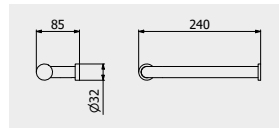

PACKAGING

L: 330 mm
D: 90 mm
H: 40 mm

0,15 kg

ARTICLE | ARTICOLO | ARTICLE

SO008

Hook

Appendino
Cintre

CODE / COEFFICIENT | CODICE / COEFFICIENTE
| CODE / COEFFICIENT