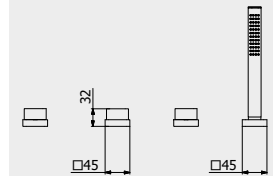

CODE / COEFFICIENT | CODICE / COEFFICIENTE

CODE / COEFFICIENT		
● CC	SB397CC	22,0
● SS	SB397SS	26,4
● NP	SB397NP	26,4

PACKAGING

📦 L: 370 mm
 D: 270 mm
 H: 80 mm

⚖️ 4,0 kg

WATER FLOW | PORTATE | DÉBIT D'EAU