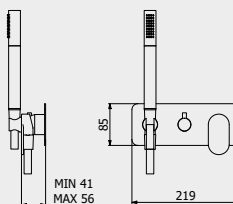

WATER FLOW | PORTATE | DÉBIT D'EAU

1 BAR	2 BAR	3 BAR
10 l/m	14 l/m	17 l/m

Built-in body to be purchased separately

Corpo incasso da acquistare separatamente

Corps intégré à acheter séparément

CODE | CODICE | CODE
INC313

COEFFICIENT | COEFFICIENTE | COEFFICIENT
4,0