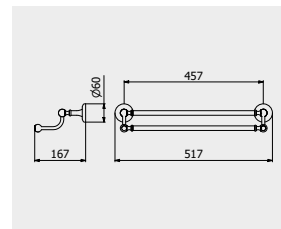

HR062

Swiveable towel holder
Porta salvietta doppio
Porte-serviettes noeud

CODE / COEFFICIENT	CODICE / COEFFICIENTE	
CC	HR062CC	11,2
SS	HR062SS	13,5
PL	HR062PL	16,8
II	HR062II	16,8
RS	HR062RS	16,8
OS	HR062OS	18,0
RR	HR062RR	14,6
BB	HR062BB	14,6