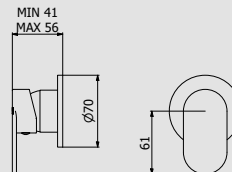

ARTICLE | ARTICOLO | ARTICLE

YP305

Wall 1 way mixer - ring

Mix incasso ad 1 via - anello

Mitigeur 1 voie - anneaux

CODE / COEFFICIENT | CODICE / COEFFICIENTE
| CODE / COEFFICIENT

● CC EYP305CC 4,5

● NP EYP305NP 5,4

PACKAGING

L: 170 mm
D: 90 mm
H: 90 mm

0.5 kg