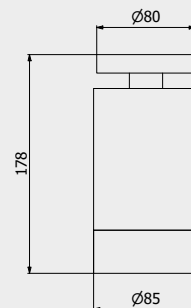

PACKAGING

 L: 245 mm
D: 215 mm
H: 110 mm

2,5 kg

WATER FLOW | PORTATE | DÉBIT D'EAU

1 BAR	2 BAR	3 BAR
7 l/m	8 l/m	8 l/m

ARTICLE | ARTICOLO | ARTICLE

RR085_2

Wall showerhead with arm