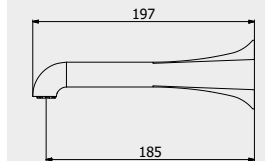

Wall mounted spout
Bocca d'erogazione a parete
Bec de remplissage mural

CODE / COEFFICIENT | CODICE / COEFFICIENTE
| CODE / COEFFICIENT

● CC	BT320CC	5,0
● SS	BT320SS	6,0
● II	BT320II	7,5
● OO	BT320OO	7,5
● RS	BT320RS	7,5
● PL	BT320PL	7,5
● MB	BT320MB	6,5

PACKAGING

L: 210 mm
D: 130 mm
H: 70 mm

1,1 kg

WATER FLOW | PORTATE | DÉBIT D'EAU

1 BAR	2 BAR	3 BAR
3 l/m	4 l/m	4 l/m

ARTICLE | ARTICOLO | ARTICLE

BT327