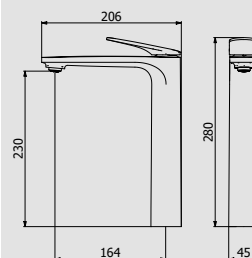

Tall monohole washbasin mixer complete with drain

Miscelatore lavabo monoforo alto completo di scarico automatico

Mitigeur lavabo haut complet avec bonde automatique

CODE / COEFFICIENT | CODICE / COEFFICIENTE
| CODE / COEFFICIENT

●	CC	YP202CC	9,0
●	NP	YP202NP	10,8

PACKAGING

	L: 350 mm
	D: 180 mm
	H: 180 mm

	2,6 kg

WATER FLOW | PORTATE | DÉBIT D'EAU

1 BAR	2 BAR	3 BAR
4 l/m	6 l/m	7 l/m

ARTICLE | ARTICOLO | ARTICLE

YP206