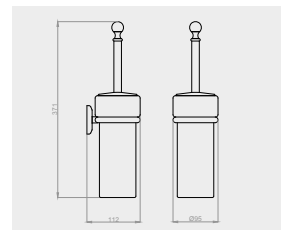

HR013

Wall toilet brush holder
Porta scopino da parete
Porte balayette

CODE / COEFFICIENT	CODICE / COEFFICIENTE	
CC	HR013CC	9,2
SS	HR013SS	11,0
PL	HR013PL	13,7
II	HR013II	13,7
RS	HR013RS	13,7
OS	HR013OS	14,7
RR	HR013RR	11,9
BB	HR013BB	11,9