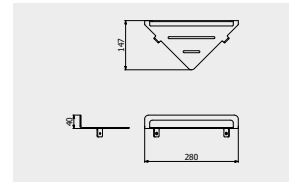

PACKAGING

L: 340 mm
D: 180 mm
H: 70 mm

0.8 kg

ARTICLE | ARTICOLO | ARTICLE

SO012

Floor toilet brush holder

Portascopino da terra
Porte balayette au sol

CODE / COEFFICIENT | CODICE / COEFFICIENTE
| CODE / COEFFICIENT