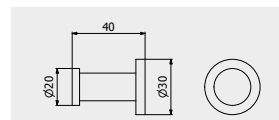

PACKAGING

L: 60 mm
D: 60 mm
H: 60 mm

0,08 kg