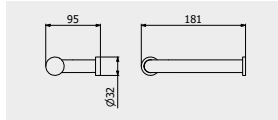

PACKAGING

L: 230 mm
D: 40 mm
H: 125 mm

0,3 kg