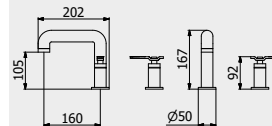

Three holes washbasin set with low spout

Lavabo tre fori a bocca bassa completo di scarico automatico

Lavabo trois trous bec bas

CODE / COEFFICIENT | CODICE / COEFFICIENTE
| CODE / COEFFICIENT

CC	B2392CC	20,0
ON	B2392ON	20,0
SS	B2392SS	24,0
NP	B2392NP	24,0
CF	B2392CF	30,0
II	B2392II	30,0
OO	B2392OO	30,0
RS	B2392RS	30,0
CS	B2392CS	32,0
IS	B2392IS	32,0
OS	B2392OS	32,0
SR	B2392SR	32,0
MB	B2392MB	26,0
..6	LEVA ROSSA | RED LEVER | LEVIER ROUGE	+ 0,4

PACKAGING

L: 455 mm
D: 310 mm
H: 75 mm

4,4 kg

WATER FLOW | PORTATE | DÉBIT D'EAU

1 BAR	2 BAR	3 BAR
3 l/m	4 l/m	4 l/m

ARTICLE | ARTICOLO | ARTICLE