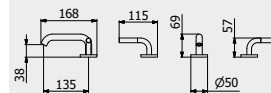

ARTICLE | ARTICOLO | ARTICLE

C0392

Three holes washbasin set with low spout

Lavabo tre fori a bocca bassa completo di scarico automatico

Lavabo trois trous bec bas

CODE / COEFFICIENT | CODICE / COEFFICIENTE
| CODE / COEFFICIENT

● BL	C0392BL	27,0
● VD	C0392VD	27,0
● GI	C0392GI	27

PACKAGING

L: 370 mm
D: 270 mm
H: 80 mm

4,5 kg

WATER FLOW | PORTATE | DÉBIT D'EAU

1 BAR	2 BAR	3 BAR
6 l/m	9 l/m	11 l/m

ARTICLE | ARTICOLO | ARTICLE

C0394

Two hole deck mounted basin mixer

Miscelatore lavabo due fori da piano

Mitigeur lavabo 2 trous

CODE / COEFFICIENT | CODICE / COEFFICIENTE
| CODE / COEFFICIENT

● BL	C0394BL	21,0
● VD	C0394VD	21,0
● GI	C0394GI	21