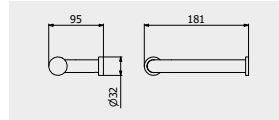

PACKAGING

L: 230 mm
D: 40 mm
H: 125 mm

0,3 kg