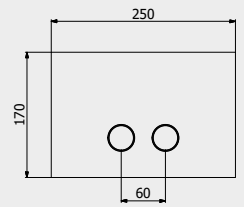

ARTICLE | ARTICOLO | ARTICLE

BB001

WC cover plate "MODERNA" with double water flush

Placca per cassetta WC "MODERNA" a doppio volume d'acqua.

Plaque de chasse d'eau WC "MODERNA" à double débit d'eau

CODE / COEFFICIENT | CODICE / COEFFICIENTE
| CODE / COEFFICIENT

● BL	BB001BL	21,0
● VD	BB001VD	21,0
● GI	BB001GI	21,0

PACKAGING

L: 350 mm
D: 270 mm
H: 45 mm

3,2 kg

COMPATIBILITY | COMPATIBILITÀ | COMPATIBILITÉ

Sigma

ARTICLE | ARTICOLO | ARTICLE

C0006

Towel holder

Porta salvietta

Porte-serviette

CODE / COEFFICIENT | CODICE / COEFFICIENTE
| CODE / COEFFICIENT

● BL	C0006BL	5,3
● VD	C0006VD	5,3
● GI	C0006GI	5,3

PACKAGING

L: 330 mm
D: 90 mm
H: 40 mm

0,15 kg

ARTICLE | ARTICOLO | ARTICLE

C0008

Hook

Appendino

Cintre

CODE / COEFFICIENT | CODICE / COEFFICIENTE
| CODE / COEFFICIENT

● BL	C0008BL	1,2
● VD	C0008VD	1,2
● GI	C0008GI	1,2

PACKAGING

L: 60 mm
D: 60 mm
H: 60 mm

0,08 kg