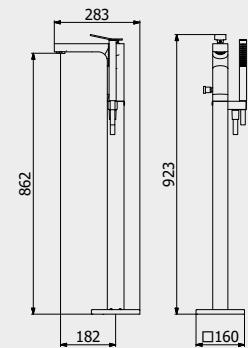

Free-standing bath filler with shower kit
Bordo vasca da terra con kit doccia
Bain douche complet alimentation au sol

CODE / COEFFICIENT	CODICE / COEFFICIENTE	
CC	EWA399CC	44,0
SS	EWA399SS	52,8
NP	EWA399NP	52,8
CF	EWA399CF	66,0
II	EWA399II	66,0
OO	EWA399OO	66,0
RS	EWA399RS	66,0
CS	EWA399CS	70,4
IS	EWA399IS	70,4
OS	EWA399OS	70,4
SR	EWA399SR	70,4
MB	EWA399MB	57,2

PACKAGING
L: 1110 mm
D: 400 mm
H: 170 mm
11,6 kg

WATER FLOW | PORTATE | DÉBIT D'EAU

1 BAR	2 BAR	3 BAR
14 l/m	20 l/m	24 l/m

Built-in body to be purchased separately

Corpo incasso da acquistare separatamente

Corps intégré à acheter séparément

CODE | CODICE | CODE
INC399

COEFFICIENT | COEFFICIENTE | COEFFICIENT
5,2

ARTICLE | ARTICOLO | ARTICLE