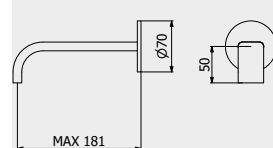

Tub filler Wall spout with ring
Bocca a parete per vasca con anello
Bec mural pour baignoire avec anneau

CODE / COEFFICIENT | CODICE / COEFFICIENTE
| CODE / COEFFICIENT

- CC SB327CC_23 7,5
- SS SB327SS_23 9,0
- NP SB327NP_23 9,0

PACKAGING

L: 210 mm
D: 130 mm
H: 70 mm

0,5 kg

WATER FLOW | PORTATE | DÉBIT D'EAU

1 BAR	2 BAR	3 BAR
18 l/m	23 l/m	29 l/m

ARTICLE | ARTICOLO | ARTICLE

SB328_22