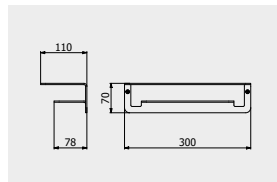

ARTICLE | ARTICOLO | ARTICLE

S0015

Shelf

Mensola
Étagère

CODE / COEFFICIENT | CODICE / COEFFICIENTE
| CODE / COEFFICIENT

●	CC	S0015CC	4,0
●	SS	S0015SS	4,8
●	BO	S0015BO	4,8
●	NP	S0015NP	4,8
●	CF	S0015CF	6,0
●	II	S0015II	6,0
●	OO	S0015OO	6,0
●	RS	S0015RS	6,0
●	PL	S0015PL	6,0
●	CS	S0015CS	6,4
●	IS	S0015IS	6,4
●	OS	S0015OS	6,4
●	SR	S0015SR	6,4
●	MB	S0015MB	5,2

PACKAGING

L: 340 mm
D: 180 mm
H: 70 mm
0.8 kg