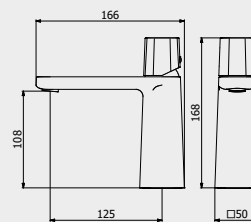

Monohole washbasin mixer complete with drain
Miscelatore lavabo monoforo completo di scarico automatico
Mitigeur Lavabo complet avec bonde automatique

CODE / COEFFICIENT	CODICE / COEFFICIENTE	
| CODE / COEFFICIENT		
● CC	AA200CC	9,0
● SS	AA200SS	10,8
● BO	AA200BO	10,8
● NP	AA200NP	10,8
● OS	AA200OS	14,4

PACKAGING

L: 340 mm
D: 180 mm
H: 70 mm

2,0 kg

WATER FLOW | PORTATE | DÉBIT D'EAU

1 BAR	2 BAR	3 BAR
4 l/m	5 l/m	5 l/m

ARTICLE | ARTICOLO | ARTICLE