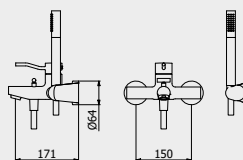

Wall mounted bath filler complete with hand shower kit

Bordo vasca esterno a parete completo di kit doccia

Mitigeur Bain/douche Mural avec douchette encastrée

CODE / COEFFICIENT | CODICE / COEFFICIENTE
| CODE / COEFFICIENT

CC KU250CC 9,0

PACKAGING

L: 220 mm
D: 200 mm
H: 150 mm

2,5 kg

WATER FLOW | PORTATE | DÉBIT D'EAU

1 BAR	2 BAR	3 BAR
10 l/m	14 l/m	18 l/m

ARTICLE | ARTICOLO | ARTICLE

KU399