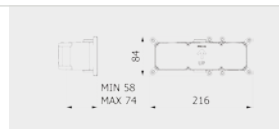

WATER FLOW | PORTATE | DÉBIT D'EAU

1 BAR	2 BAR	3 BAR
10 l/m	14 l/m	17 l/m

Built-in body to be purchased separately

Corpo incasso da acquistare separatamente

Corps intégré à acheter séparément

CODE | CODICE | CODE

INC313

COEFFICIENT | COEFFICIENTE | COEFFICIENT
4,0