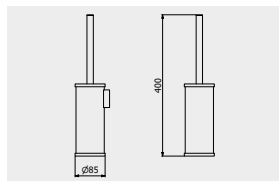

PACKAGING

L: 410 mm
D: 195 mm
H: 100 mm

1,2 kg