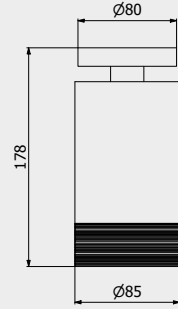

Ceiling showerhead with ceiling arm
Soffione da soffitto con braccio incluso
Tête de douche au plafond avec bras inclus

CODE / COEFFICIENT	CODICE / COEFFICIENTE	
CC	VN085CC_1	20,0
ON	VN085ON_1	20,0
SS	VN085SS_1	24,0
NP	VN085NP_1	24,0
CF	VN085CF_1	30,0
II	VN085II_1	30,0
OO	VN085OO_1	30,0
RS	VN085RS_1	30,0
CS	VN085CS_1	32,0
IS	VN085IS_1	32,0
OS	VN085OS_1	32,0
SR	VN085SR_1	32,0
MB	VN085MB_1	26,0

PACKAGING
L: 245 mm
D: 215 mm
H: 110 mm
2,5 kg

WATER FLOW | PORTATE | DÉBIT D'EAU		
1 BAR	2 BAR	3 BAR
7 l/m	8 l/m	8 l/m

ARTICLE | ARTICOLO | ARTICLE