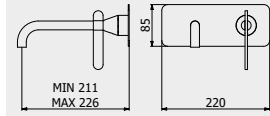

PACKAGING

L: 345 mm
D: 185 mm
H: 80 mm

1,3 kg

WATER FLOW | PORTATE | DÉBIT D'EAU

1 BAR	2 BAR	3 BAR
3 l/m	4 l/m	4 l/m

Built-in body to be purchased separately

Corpo incasso da acquistare separatamente

Corps intégré à acheter séparément