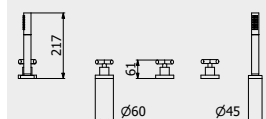

PACKAGING

L: 340 mm
D: 180 mm
H: 70 mm

3 kg

WATER FLOW | PORTATE | DÉBIT D'EAU

1 BAR	2 BAR	3 BAR
16 l/m	22 l/m	27 l/m

ARTICLE | ARTICOLO | ARTICLE

W0398

Five holes wall mounted bath filler with shower kit

Bordo vasca a parete cinque fori con deviatore e kit doccia

Bain/douche cinq trous avec inverseur et Kit Douche