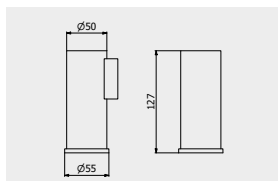

PACKAGING

L: 170 mm
D: 60 mm
H: 80 mm

0,6 kg