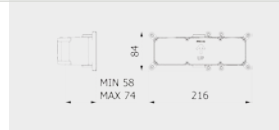

WATER FLOW | PORTATE | DÉBIT D'EAU

1 BAR	2 BAR	3 BAR
10 l/m	14 l/m	17 l/m

Built-in body to be purchased separately

Corpo incasso da acquistare separatamente

Corps intégré à acheter séparément

CODE | CODICE | CODE
INC313

COEFFICIENT | COEFFICIENTE | COEFFICIENT
4,0