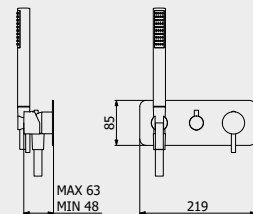

WATER FLOW | PORTATE | DÉBIT D'EAU

1 BAR	2 BAR	3 BAR
10 l/m	14 l/m	17 l/m

Built-in body to be purchased separately

!

Corpo incasso da acquistare separatamente
Corps intégré à acheter séparément

CODE | CODICE | CODE
INC313

COEFFICIENT | COEFFICIENTE | COEFFICIENT
4,0

ARTICLE | ARTICOLO | ARTICLE

C0314