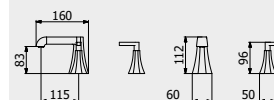

Three holes washbasin set with low spout

Lavabo tre fori a bocca bassa completo di scarico automatico

Lavabo trois trous bec bas

CODE / COEFFICIENT | CODICE / COEFFICIENTE
| CODE / COEFFICIENT

●	CC	BL392CC	18,0
●	SS	BL392SS	21,6
●	II	BL392II	27,0
●	OO	BL392OO	27,0
●	RS	BL392RS	27,0
●	PL	BL392PL	27,0
●	MB	BL392MB	23,4

PACKAGING

L: 370 mm
D: 270 mm
H: 80 mm

4,3 kg

WATER FLOW | PORTATE | DÉBIT D'EAU

1 BAR	2 BAR	3 BAR
3 l/m	4 l/m	4 l/m

ARTICLE | ARTICOLO | ARTICLE

BL220