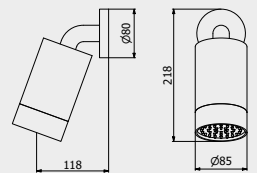

Wall showerhead with arm

Soffione da parete con braccio incluso

Tête de douche mural avec bras inclus

CODE / COEFFICIENT | CODICE / COEFFICIENTE
|CODE / COEFFICIENT

CC	ID085CC_2	20,0
ON	ID085ON_2	20,0
SS	ID085SS_2	24,0
NP	ID085NP_2	24,0
CF	ID085CF_2	30,0
II	ID085II_2	30,0
OO	ID085OO_2	30,0
RS	ID085RS_2	30,0
CS	ID085CS_2	32,0
IS	ID085IS_2	32,0
OS	ID085OS_2	32,0
SR	ID085SR_2	32,0
MB	ID085MB_2	26,0

PACKAGING

L: 245 mm
D: 215 mm
H: 110 mm

2,5 kg