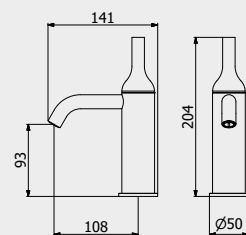

Monohole washbasin mixer complete with drain

Miscelatore lavabo monoforo completo di scarico automatico

Mitigeur Lavabo complet avec bonde automatique

CODE / COEFFICIENT | CODICE / COEFFICIENTE
| CODE / COEFFICIENT

●	CC	BI200CC	10,0
●	SS	BI200SS	12,0
●	BO	BI200BO	12,0
●	NP	BI200NP	12,0

PACKAGING

L: 340 mm
D: 180 mm
H: 70 mm

1,7 kg

WATER FLOW | PORTATE | DÉBIT D'EAU

1 BAR	2 BAR	3 BAR
3 l/m	4 l/m	4 l/m

ARTICLE | ARTICOLO | ARTICLE

BI202