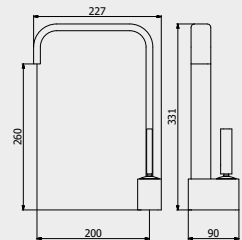

WATER FLOW | PORTATE | DÉBIT D'EAU

1 BAR	2 BAR	3 BAR
10 l/m	14 l/m	17 l/m

Superbox