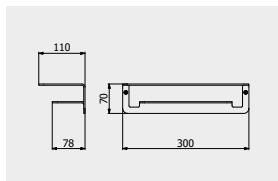

ARTICLE | ARTICOLO | ARTICLE

SO015

Shelf

Mensola
Étagère

CODE / COEFFICIENT | CODICE / COEFFICIENTE
| CODE / COEFFICIENT

CC	SO015CC	4,0
SS	SO015SS	4,8
BO	SO015BO	4,8
NP	SO015NP	4,8
CF	SO015CF	6,0
II	SO015II	6,0
OO	SO015OO	6,0
RS	SO015RS	6,0
PL	SO015PL	6,0
CS	SO015CS	6,4
IS	SO015IS	6,4
OS	SO015OS	6,4
SR	SO015SR	6,4
MB	SO015MB	5,2

PACKAGING

L: 340 mm
D: 180 mm
H: 70 mm

0.8 kg