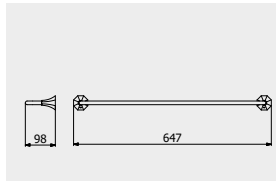

PACKAGING

L: 720 mm
D: 130 mm
H: 70 mm

1.2 kg