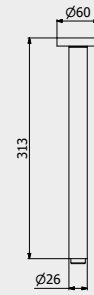

Round ceiling shower arm
Braccio doccia soffitto tondo
Bras de douche au plafond ronde

CODE / COEFFICIENT | CODICE / COEFFICIENTE
| CODE / COEFFICIENT

● BL	SH051BL	3,0
● VD	SH051VD	3,0
● GI	SH051GI	3,0

PACKAGING

L: 455 mm
D: 107 mm
H: 41 mm

0.7 kg