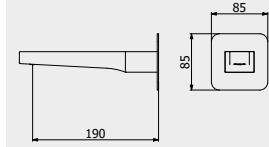

PACKAGING

L: 150 mm
D: 190 mm
H: 98 mm

1,0 kg