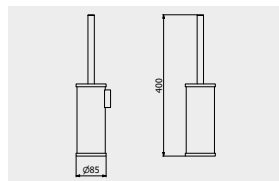

Floor toilet brush holder

Portascopino da terra
Porte balayette au sol

CODE / COEFFICIENT | CODICE / COEFFICIENTE
| CODE / COEFFICIENT

CC	S0012CC	7,9
ON	S0012ON	7,9
SS	S0012SS	9,4
BO	S0012BO	9,4
NP	S0012NP	9,4
CF	S0012CF	11,8
II	S0012II	11,8
OO	S0012OO	11,8
RS	S0012RS	11,8
PL	S0012PL	11,8
CS	S0012CS	12,6
IS	S0012IS	12,6
OS	S0012OS	12,6
SR	S0012SR	12,6
MB	S0012MB	10,2

PACKAGING

L: 410 mm
D: 195 mm
H: 100 mm

1,2 kg