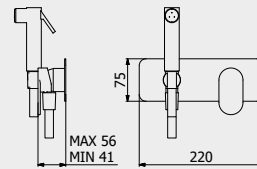

WATER FLOW | PORTATE | DÉBIT D'EAU

1 BAR	2 BAR	3 BAR
2 l/m	3 l/m	4 l/m

Built-in body to be purchased separately

Corpo incasso da acquistare separatamente

Corps intégré à acheter séparément

CODE | CODICE | CODE

INC206

COEFFICIENT | COEFFICIENTE | COEFFICIENT

3,2