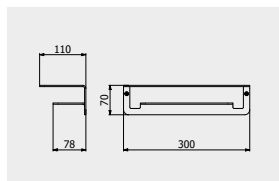

ARTICLE | ARTICOLO | ARTICLE

S0015

Shelf

Mensola
Étagère

CODE / COEFFICIENT | CODICE / COEFFICIENTE
| CODE / COEFFICIENT

CC	S0015CC	4,0
SS	S0015SS	4,8
BO	S0015BO	4,8
NP	S0015NP	4,8
CF	S0015CF	6,0
II	S0015II	6,0
OO	S0015OO	6,0
RS	S0015RS	6,0
PL	S0015PL	6,0
CS	S0015CS	6,4
IS	S0015IS	6,4
OS	S0015OS	6,4
SR	S0015SR	6,4
MB	S0015MB	5,2

PACKAGING

L: 340 mm
D: 180 mm
H: 70 mm

0.8 kg