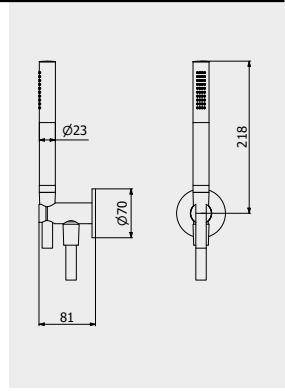

ARTICLE | ARTICOLO | ARTICLE

ID022

Shower kits round
Kit doccia tondo
Kit douche rond

CODE / COEFFICIENT	CODICE / COEFFICIENTE	
CC	ID022CC	8,0
ON	ID022ON	8,0
SS	ID022SS	9,6
NP	ID022NP	9,6
CF	ID022CF	12,0
II	ID022II	12,0
OO	ID022OO	12,0
RS	ID022RS	12,0
CS	ID022CS	12,8
IS	ID022IS	12,8
OS	ID022OS	12,8
SR	ID022SR	12,8
MB	ID022MB	10,4

PACKAGING

L: 340 mm
D: 180 mm
H: 70 mm

70 kg

WATER FLOW | PORTATE | DÉBIT D'EAU

1 BAR	2 BAR	3 BAR
4 l/m	6 l/m	7 l/m

ARTICLE | ARTICOLO | ARTICLE

VN085_1

Ceiling showerhead with ceiling arm
Soffione da soffitto con braccio incluso
Tête de douche au plafond avec bras inclus

CODE / COEFFICIENT	CODICE / COEFFICIENTE	
CC	VN085CC_1	20,0
ON	VN085ON_1	20,0
SS	VN085SS_1	24,0
NP	VN085NP_1	24,0
CF	VN085CF_1	30,0
II	VN085II_1	30,0
OO	VN085OO_1	30,0
RS	VN085RS_1	30,0
CS	VN085CS_1	32,0
IS	VN085IS_1	32,0
OS	VN085OS_1	32,0
SR	VN085SR_1	32,0
MB	VN085MB_1	26,0