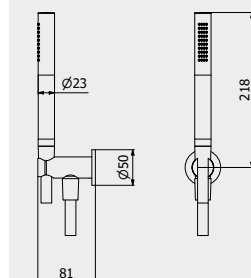

WATER FLOW | PORTATE | DÉBIT D'EAU

1 BAR	2 BAR	3 BAR
3 l/m	4 l/m	4 l/m

ARTICLE | ARTICOLO | ARTICLE

B2022

Shower kit Bold

Kit doccia Bold

Kit douche Bold

CODE / COEFFICIENT | CODICE / COEFFICIENTE
| CODE / COEFFICIENT

● CC	B2022CC	8,0
● ON	B2022ON	8,0
● SS	B2022SS	9,6
● NP	B2022NP	9,6
● CF	B2022CF	12,0
● II	B2022II	12,0
● OO	B2022OO	12,0
● RS	B2022RS	12,0
● CS	B2022CS	12,8
● IS	B2022IS	12,8
● OS	B2022OS	12,8
● SR	B2022SR	12,8
● MB	B2022MB	10,4

PACKAGING

L: 340 mm
D: 180 mm
H: 70 mm

70 kg