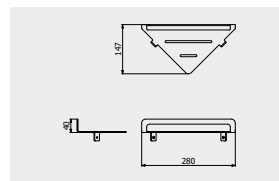

PACKAGING

L: 340 mm
D: 180 mm
H: 70 mm

0.8 kg