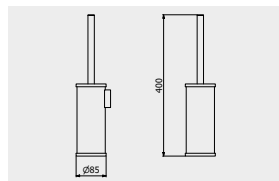

PACKAGING

L: 410 mm
D: 195 mm
H: 100 mm

1,2 kg