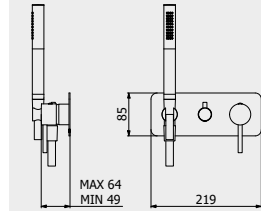

+

CC	EID314CC	13,9
ON	EID314ON	13,9
SS	EID314SS	16,4
NP	EID314NP	16,4
CF	EID314CF	20,9
II	EID314II	20,9
OO	EID314OO	20,9
RS	EID314RS	20,9
CS	EID314CS	22,3
IS	EID314IS	22,3
OS	EID314OS	22,3
SR	EID314SR	22,3
MB	EID314MB	18,1

CC	_1	1,1
ON	_10	1,1
SS	_2	1,6
NP	_13	1,6
CF	_3	1,6
II	_8	1,6
OO	_5	1,6
RS	_7	1,6
CS	_4	1,7
IS	_9	1,7
OS	_11	1,7
SR	_14	1,7
MB	_18	1,4