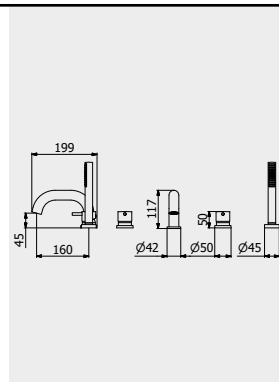

Four holes deck mounted bath filler with shower kit
Bordo vasca quattro fori con deviatore e kit doccia
Bain quatre trous avec inverseur et kit douche

CODE / COEFFICIENT	CODICE / COEFFICIENTE	
CC	MT396CC	25,0
SS	MT396SS	30,0
BO	MT396BO	30,0
NP	MT396NP	30,0
CF	MT396CF	37,5
II	MT396II	37,5
OO	MT396OO	37,5
RS	MT396RS	37,5
CS	MT396CS	40,0
IS	MT396IS	40,0
OS	MT396OS	40,0
SR	MT396SR	40,0
MB	MT396MB	32,5

PACKAGING

L: 400 mm
D: 250 mm
H: 140 mm

4,0 kg