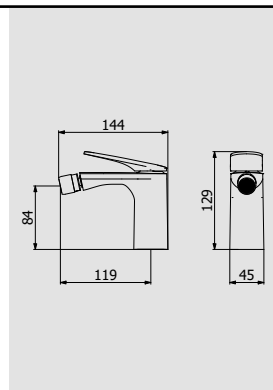

Monohole bidet mixer complete with drain

Miscelatore bidet monoforo completo di scarico automatico

Mitigeur bidet complet avec bonde automatique

CODE / COEFFICIENT | CODICE / COEFFICIENTE
| CODE / COEFFICIENT

●	CC	YP220CC	7,0
●	NP	YP220NP	8,4

PACKAGING

L: 280 mm
D: 180 mm
H: 80 mm

1,6 kg

WATER FLOW | PORTATE | DÉBIT D'EAU

1 BAR	2 BAR	3 BAR
5 l/m	7 l/m	9 l/m

ARTICLE | ARTICOLO | ARTICLE

YP300

Exposed parts for manual wall mixer

Set di parti esterne per miscelatore a parete ad una via

Partie extérieure pour mitigeur encastré à une voie

CODE / COEFFICIENT | CODICE / COEFFICIENTE
| CODE / COEFFICIENT

●	CC	EYP300CC	4,5
●	NP	EYP300NP	5,4

PACKAGING

L: 170 mm
D: 90 mm
H: 90 mm

0.5 kg