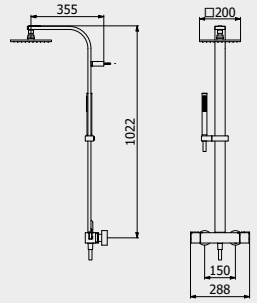

Rubacuori shower column

Colonna doccia Rubacuori

Colonne de douche Rubacuori

CODE / COEFFICIENT | CODICE / COEFFICIENTE

| CODE / COEFFICIENT

● CC RU800CC 36,0

PACKAGING

L: 1185 mm
D: 415 mm
H: 277 mm

4,0 kg

WATER FLOW | PORTATE | DÉBIT D'EAU

1 BAR	2 BAR	3 BAR
6 l/m	10 l/m	12 l/m

ARTICLE | ARTICOLO | ARTICLE

RU706