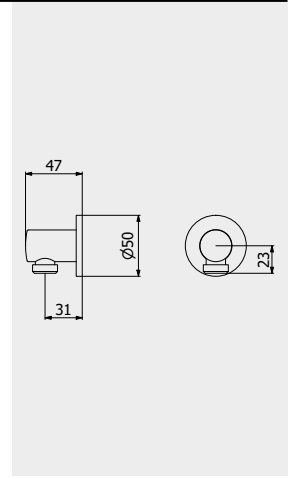

ARTICLE | ARTICOLO | ARTICLE

ID060

Water outlet

Pres a acqua

Prise d'eau

CODE / COEFFICIENT | CODICE / COEFFICIENTE
| CODE / COEFFICIENT

●	CC	ID060CC	2
●	ON	ID060ON	2
●	SS	ID060SS	2,4
●	NP	ID060NP	2,4
●	CF	ID060CF	3
●	II	ID060II	3
●	OO	ID060OO	3
●	RS	ID060RS	3
●	CS	ID060CS	3,2
●	IS	ID060IS	3,2
●	OS	ID060OS	3,2
●	SR	ID060SR	3,2
●	MB	ID060MB	2,8

PACKAGING

L: 150 mm
D: 100 mm
H: 60 mm

0,5 kg