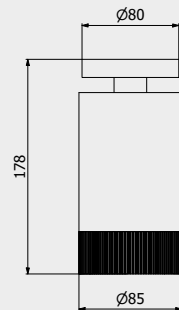

Ceiling showerhead with ceiling arm

Soffione da soffitto con braccio incluso

Tête de douche au plafond avec bras inclus

CODE / COEFFICIENT | CODICE / COEFFICIENTE
| CODE / COEFFICIENT

●	CC	RX085CC_1	20,0
●	ON	RX085ON_1	20,0
●	SS	RX085SS_1	24,0
●	NP	RX085NP_1	24,0
●	CF	RX085CF_1	30,0
●	II	RX085II_1	30,0
●	OO	RX085OO_1	30,0
●	RS	RX085RS_1	30,0
●	CS	RX085CS_1	32,0
●	IS	RX085IS_1	32,0
●	OS	RX085OS_1	32,0
●	SR	RX085SR_1	32,0
●	MB	RX085MB_1	26,0

PACKAGING

L: 245 mm
D: 215 mm
H: 110 mm

2,5 kg