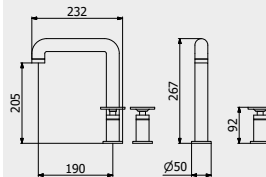

PACKAGING

L: 455 mm
D: 310 mm
H: 75 mm

2,2 kg

WATER FLOW | PORTATE | DÉBIT D'EAU

1 BAR	2 BAR	3 BAR
3 l/m	4 l/m	4 l/m