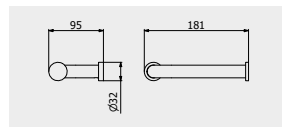

PACKAGING

L: 230 mm
D: 40 mm
H: 125 mm

0,3 kg