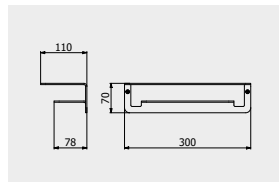

ARTICLE | ARTICOLO | ARTICLE

S0015

Shelf

Mensola
Étagère

CODE / COEFFICIENT | CODICE / COEFFICIENTE
| CODE / COEFFICIENT

CC	S0015CC	4,0
SS	S0015SS	4,8
BO	S0015BO	4,8
NP	S0015NP	4,8
CF	S0015CF	6,0
II	S0015II	6,0
OO	S0015OO	6,0
RS	S0015RS	6,0
PL	S0015PL	6,0
CS	S0015CS	6,4
IS	S0015IS	6,4
OS	S0015OS	6,4
SR	S0015SR	6,4
MB	S0015MB	5,2

PACKAGING

L: 340 mm
D: 180 mm
H: 70 mm

0.8 kg