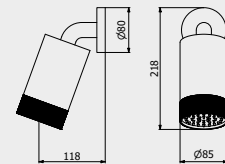

Wall showerhead with arm

Soffione da parete con braccio incluso

Tête de douche mural avec bras inclus

CODE / COEFFICIENT | CODICE / COEFFICIENTE
| CODE / COEFFICIENT

CC	GA085CC_2	20,0
ON	GA085ON_2	20,0
SS	GA085SS_2	24,0
NP	GA085NP_2	24,0
CF	GA085CF_2	28,0
II	GA085II_2	28,0
OO	GA085OO_2	28,0
RS	GA085RS_2	28,0
CS	GA085CS_2	30,0
IS	GA085IS_2	30,0
OS	GA085OS_2	30,0
SR	GA085SR_2	30,0
MB	GA085MB_2	25,0

PACKAGING

L: 245 mm
D: 215 mm
H: 110 mm

2,5 kg