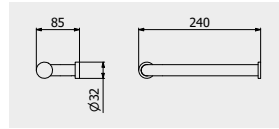

ARTICLE | ARTICOLO | ARTICLE

SO006

Towel holder

Porta salvietta
Porte-serviette

CODE / COEFFICIENT | CODICE / COEFFICIENTE
| CODE / COEFFICIENT

CC	SO006CC	3,6
ON	SO006ON	3,6
SS	SO006SS	4,3
BO	SO006BO	4,3
NP	SO006NP	4,3
CF	SO006CF	5,3
II	SO006II	5,3
OO	SO006OO	5,3
RS	SO006RS	5,3
PL	SO006PL	5,3
CS	SO006CS	5,7
IS	SO006IS	5,7
OS	SO006OS	5,7
SR	SO006SR	5,7
MB	SO006MB	4,6

PACKAGING

L: 330 mm
D: 90 mm
H: 40 mm

0,15 kg