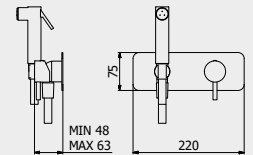

PACKAGING

L: 370 mm
D: 270 mm
H: 80 mm

2.3 kg

WATER FLOW | PORTATE | DÉBIT D'EAU

1 BAR	2 BAR	3 BAR
2 l/m	3 l/m	4 l/m

Built-in body to be purchased separately

Corpo incasso da acquistare separatamente

Corps intégré à acheter séparément

CODE | CODICE | CODE

INC206

COEFFICIENT | COEFFICIENTE | COEFFICIENT

3,2