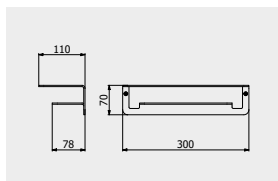

ARTICLE | ARTICOLO | ARTICLE

SO015

Shelf

Mensola
Étagère

CODE / COEFFICIENT | CODICE / COEFFICIENTE
| CODE / COEFFICIENT

CC	SO015CC	4,0
SS	SO015SS	4,8
BO	SO015BO	4,8
NP	SO015NP	4,8
CF	SO015CF	6,0
II	SO015II	6,0
OO	SO015OO	6,0
RS	SO015RS	6,0
PL	SO015PL	6,0
CS	SO015CS	6,4
IS	SO015IS	6,4
OS	SO015OS	6,4
SR	SO015SR	6,4
MB	SO015MB	5,2

PACKAGING

L: 340 mm
D: 180 mm
H: 70 mm

0.8 kg