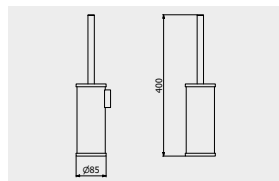

PACKAGING

L: 410 mm
D: 195 mm
H: 100 mm
1,2 kg