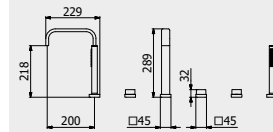

PACKAGING

📦 L: 400 mm
D: 250 mm
H: 140 mm

⚖️ 5,0 kg

WATER FLOW | PORTATE | DÉBIT D'EAU

1 BAR	2 BAR	3 BAR
21 l/m	29 l/m	36 l/m

ARTICLE | ARTICOLO | ARTICLE