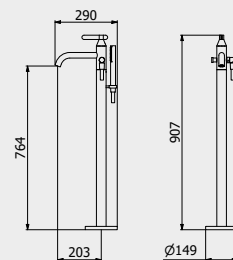

Free-standing bath filler with shower kit
Bordo vasca da terra con kit doccia
Bain douche complet alimentation au sol

CODE / COEFFICIENT | CODICE / COEFFICIENTE
| CODE / COEFFICIENT

●	CC	OH399CC	41,0
●	ON	OH399ON	41,0
●	SS	OH399SS	49,2
●	IS	OH399IS	65,6
●	SR	OH399SR	65,6
●	CS	OH399CS	65,6

PACKAGING

L: 1100 mm
D: 395 mm
H: 150 mm

15,6 kg

WATER FLOW | PORTATE | DÉBIT D'EAU

1 BAR	2 BAR	3 BAR
11 l/m	16 l/m	19 l/m

Built-in body to be purchased separately

Corpo incasso da acquistare separatamente

Corps intégré à acheter séparément

CODE | CODICE | CODE
INC399

COEFFICIENT | COEFFICIENTE | COEFFICIENT
5,2

ARTICLE | ARTICOLO | ARTICLE

OH706