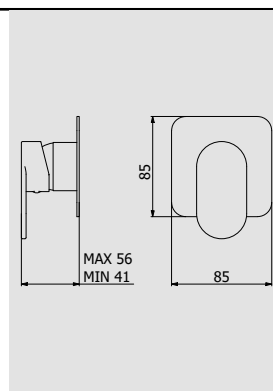

WATER FLOW | PORTATE | DÉBIT D'EAU

1 BAR	2 BAR	3 BAR
11 l/m	16 l/m	20 l/m

Built-in body to be purchased separately
Corpo incasso da acquistare separatamente
Corps intégré à acheter séparément

CODE | CODICE | CODE

INC300

COEFFICIENT | COEFFICIENTE | COEFFICIENT

2,2