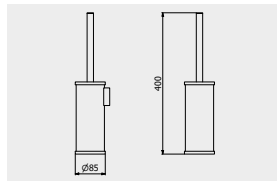

PACKAGING

L: 410 mm
D: 195 mm
H: 100 mm

1,2 kg