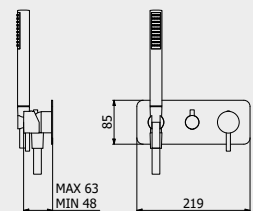

WATER FLOW | PORTATE | DÉBIT D'EAU

1 BAR	2 BAR	3 BAR
10 l/m	14 l/m	17 l/m

Built-in body to be purchased separately

!

Corpo incasso da acquistare separatamente
Corps intégré à acheter séparément

CODE | CODICE | CODE
INC314

COEFFICIENT | COEFFICIENTE | COEFFICIENT
4,1

ARTICLE | ARTICOLO | ARTICLE

C0399