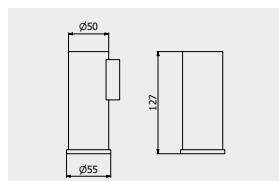

PACKAGING

L: 170 mm
D: 60 mm
H: 80 mm

0,6 kg