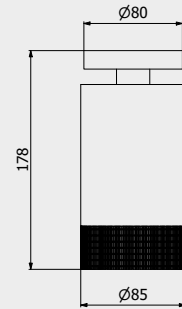

Ceiling showerhead with ceiling arm
Soffione da soffitto con braccio incluso
Tête de douche au plafond avec bras inclus

CODE / COEFFICIENT	CODICE / COEFFICIENTE	
CC	GA085CC_1	20,0
ON	GA085ON_1	20,0
SS	GA085SS_1	24,0
NP	GA085NP_1	24,0
CF	GA085CF_1	28,0
II	GA085II_1	28,0
OO	GA085OO_1	28,0
RS	GA085RS_1	28,0
CS	GA085CS_1	30,0
IS	GA085IS_1	30,0
OS	GA085OS_1	30,0
SR	GA085SR_1	30,0
MB	GA085MB_1	25,0

PACKAGING
L: 245 mm
D: 215 mm
H: 110 mm
2,5 kg

WATER FLOW | PORTATE | DÉBIT D'EAU		
1 BAR	2 BAR	3 BAR
7 l/m	8 l/m	8 l/m

Gatsby

ARTICLE | ARTICOLO | ARTICLE