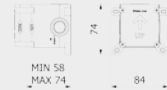

ARTICLE | ARTICOLO | ARTICLE

SB210

Ceiling spout with wall mounted mixer

Bocca da soffitto con comando remoto ad incasso

Mitigeur lavabo mural avec bec plafond complet avec bonde automatique

CODE / COEFFICIENT | CODICE / COEFFICIENTE
| CODE / COEFFICIENT

●	CC	ESB210CC	30,0
●	SS	ESB210SS	36,0
●	NP	ESB210NP	36,0

PACKAGING

📦 L: 170 mm
D: 90 mm
H: 90 mm

📦 L: 1700 mm
Ø: 70 mm

🏋️ 4,5 kg

WATER FLOW | PORTATE | DÉBIT D'EAU

1 BAR	2 BAR	3 BAR
4 l/m	5 l/m	7 l/m

Built-in body to be purchased separately

Corpo incasso da acquistare separatamente

Corps intégré à acheter séparément

CODE | CODICE | CODE

INC300

COEFFICIENT | COEFFICIENTE | COEFFICIENT

2,2

ARTICLE | ARTICOLO | ARTICLE

SB390

Three holes washbasin set with tall spout

Lavabo tre fori bocca alta completo di scarico automatico

Lavabo trois trous bec haut

CODE / COEFFICIENT | CODICE / COEFFICIENTE
| CODE / COEFFICIENT

●	CC	SB390CC	20,0
●	SS	SB390SS	24,0
●	NP	SB390NP	24,0

PACKAGING

📦 L: 455 mm
D: 310 mm
H: 75 mm

🏋️ 3,2 kg

WATER FLOW | PORTATE | DÉBIT D'EAU

1 BAR	2 BAR	3 BAR
10 l/m	10 l/m	11 l/m

ARTICLE | ARTICOLO | ARTICLE

SB392

Three holes washbasin set with low spout

Lavabo tre fori a bocca bassa completo di scarico automatico

Lavabo trois trous bec bas

CODE / COEFFICIENT | CODICE / COEFFICIENTE
| CODE / COEFFICIENT

●	CC	SB392CC	20,0
●	SS	SB392SS	24,0
●	NP	SB392NP	24,0

PACKAGING

📦 L: 455 mm
D: 310 mm
H: 75 mm

🏋️ 3,00 kg

WATER FLOW | PORTATE | DÉBIT D'EAU

1 BAR	2 BAR	3 BAR
10 l/m	10 l/m	11 l/m

Superbox