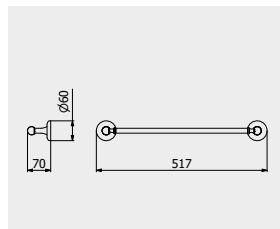

HR014

Towel holder
Porta salvietta
Porte-serviette

CODE / COEFFICIENT | CODICE / COEFFICIENTE
| CODE / COEFFICIENT

CC	HR014CC	6,0
SS	HR014SS	7,1
PL	HR014PL	8,9
II	HR014II	8,9
RS	HR014RS	8,9
OS	HR014OS	9,5
RR	HR014RR	7,7
BB	HR014BB	7,7