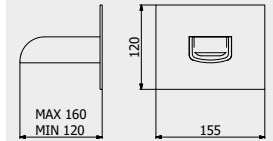

Wall mounted spout

Bocca d'erogazione a parete

Bec de remplissage mural

CODE / COEFFICIENT | CODICE / COEFFICIENTE
|CODE / COEFFICIENT

CC LM320CC 10,9

PACKAGING

L: 175 mm
D: 125 mm
H: 90 mm

1,8 kg

WATER FLOW | PORTATE | DÉBIT D'EAU

1 BAR	2 BAR	3 BAR
6 l/m	8 l/m	8 l/m

ARTICLE | ARTICOLO | ARTICLE

LM396