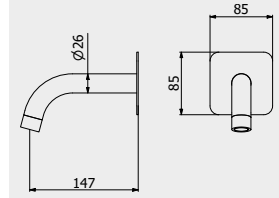

Wall spout with plate
Bocca a parete con piastra
Bec mural avec plaque

CODE / COEFFICIENT	CODICE / COEFFICIENTE	
CC	MT320CC_22	5,8
SS	MT320SS_22	7,0
BO	MT320BO_22	7,0
NP	MT320NP_22	7,0
CF	MT320CF_22	8,7
II	MT320II_22	8,7
OO	MT320OO_22	8,7
RS	MT320RS_22	8,7
CS	MT320CS_22	9,3
IS	MT320IS_22	9,3
OS	MT320OS_22	9,3
SR	MT320SR_22	9,3
MB	MT320MB_22	7,5

PACKAGING
L: 175 mm
D: 125 mm
H: 90 mm
0,2 kg

WATER FLOW | PORTATE | DÉBIT D'EAU

1 BAR	2 BAR	3 BAR
6 l/m	8 l/m	8 l/m

ARTICLE | ARTICOLO | ARTICLE