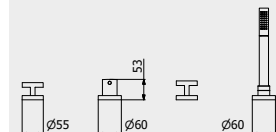

CODE / COEFFICIENT | CODICE / COEFFICIENTE
|CODE / COEFFICIENT

CC LM397CC 30,0

PACKAGING

L: 425 mm
D: 188 mm
H: 98 mm

4,5 kg

WATER FLOW | PORTATE | DÉBIT D'EAU

1 BAR	2 BAR	3 BAR
19 l/m	27 l/m	33 l/m

ARTICLE | ARTICOLO | ARTICLE