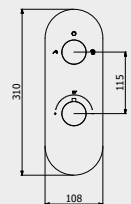

TECHNICAL DATA

Minimum dynamic pressure 0,5 bar
Maximum operational pressure 5 bar
Recommended operational pressure da 1 a 5 bar
Maximum hot water temperature 80°C

GENERAL FEATURES

Installation depth from 80 mm to 90 mm.
The intakes are fitted with G1/2" female G3/4"
Male threaded connection, the outlets only G1/2"F
(1, 2 or 3 way).
The temperature regulator lever is pre-set at 38°C.
Use of a pressure reducer is recommended if
pressures in the system exceed 5 bar.

DATI TECNICI

Pressione dinamica minima 0,5 bar
Pressione di esercizio massima 5 bar
Pressione di utilizzo raccomandata da 1 a 5 bar
Temperatura massima acqua calda 80°C

CARATTERISTICHE GENERALI

Profondità di installazione da 80 mm a 90 mm.
Le entrate vengono fornite con filetto G1/2"
femmina G3/4" maschio, le uscite
solo G1/2"F (1, 2 o 3 vie).
La maniglia di regolazione temperatura, viene
presettata a 38°C.
Si raccomanda l'utilizzo di un riduttore di
pressione, se all'interno dell'impianto, si hanno
pressioni superiori a 5 bar.

DONNÉES TECHNIQUES

Pression dynamique minimum 0,5 bar
Pression de service maximale de 5 bar
Pression d'utilisation conseillé de 1 à 5 bar
Température maximale de l'eau chaude 80 ° C

CARACTERISTIQUES GENERALES

Profondeur de montage de 80 mm à 90 mm.
Les entrées sont fournis avec filetage G1/2"
femelle G3/4" mâle,
les sorties G1/2"F (1,2,ou 3 voies).
La poignée de réglage de la température, est
pré-réglée à 38 ° C Si à l'intérieur du système
vous avez des pressions supérieures à 5 bars, il
est recommandé l'utilisation d'un réducteur de
pression..