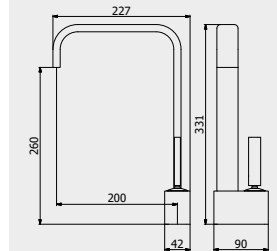

Tall monohole washbasin mixer complete with drain
Miscelatore lavabo monoforo alto completo di scarico automatico
Mitigeur lavabo haut complet avec bonde automatique

CODE / COEFFICIENT | CODICE / COEFFICIENTE
| CODE / COEFFICIENT

●	CC	SB202CC	16,5
●	SS	SB202SS	19,8
●	NP	SB202NP	19,8

PACKAGING

L: 225 mm
D: 95 mm
H: 70 mm

2,8 kg

WATER FLOW | PORTATE | DÉBIT D'EAU

1 BAR	2 BAR	3 BAR
9 l/m	10 l/m	10 l/m

ARTICLE | ARTICOLO | ARTICLE

SB306