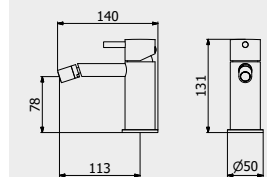

PACKAGING

L: 340 mm
D: 180 mm
H: 70 mm

1,6 kg

WATER FLOW | PORTATE | DÉBIT D'EAU

1 BAR	2 BAR	3 BAR
6 l/m	9 l/m	11 l/m