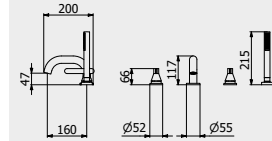

CODE / COEFFICIENT	CODICE / COEFFICIENTE	
| CODE / COEFFICIENT		
CC	OH396CC	27,0
ON	OH396ON	27,0
SS	OH396SS	32,4
IS	OH396IS	43,2
SR	OH396SR	43,2
CS	OH396CS	43,2

PACKAGING

L: 400 mm
D: 250 mm
H: 140 mm

4,0 kg