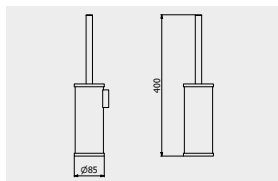

PACKAGING

L: 410 mm
D: 195 mm
H: 100 mm

1,2 kg