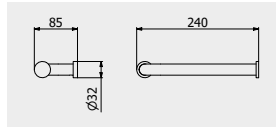

PACKAGING

L: 330 mm
D: 90 mm
H: 40 mm

0,15 kg

ARTICLE | ARTICOLO | ARTICLE

SO008

Hook

Appendino
Cintre

CODE / COEFFICIENT | CODICE / COEFFICIENTE
| CODE / COEFFICIENT