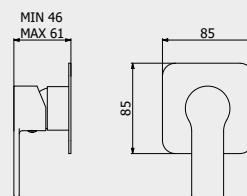

PACKAGING

📦 L: 170 mm
D: 90 mm
H: 90 mm

👤 0,7 kg

WATER FLOW | PORTATE | DÉBIT D'EAU

1 BAR	2 BAR	3 BAR
11 l/m	16 l/m	20 l/m

Built-in body to be purchased separately
Corpo incasso da acquistare separatamente
Corps intégré à acheter séparément

CODE | CODICE | CODE

INC300

COEFFICIENT | COEFFICIENTE | COEFFICIENT

2,2