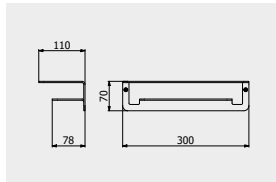

ARTICLE | ARTICOLO | ARTICLE

SO015

Shelf

Mensola
Étagère

CODE / COEFFICIENT | CODICE / COEFFICIENTE
| CODE / COEFFICIENT

CC	SO015CC	4,0
SS	SO015SS	4,8
BO	SO015BO	4,8
NP	SO015NP	4,8
CF	SO015CF	6,0
II	SO015II	6,0
OO	SO015OO	6,0
RS	SO015RS	6,0
PL	SO015PL	6,0
CS	SO015CS	6,4
IS	SO015IS	6,4
OS	SO015OS	6,4
SR	SO015SR	6,4
MB	SO015MB	5,2

PACKAGING

L: 340 mm
D: 180 mm
H: 70 mm

0.8 kg