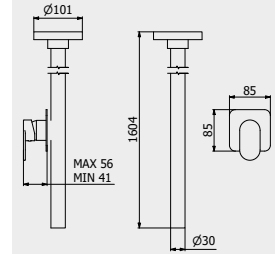

●	CC	ESB210CC	30,0
●	SS	ESB210SS	36,0
●	NP	ESB210NP	36,0

PACKAGING

📦 L: 170 mm
D: 90 mm
H: 90 mm

📦 L: 1700 mm
Ø: 70 mm

🏋️ 4,5 kg

WATER FLOW | PORTATE | DÉBIT D'EAU

1 BAR	2 BAR	3 BAR
4 l/m	5 l/m	7 l/m

Built-in body to be purchased separately