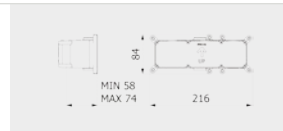

WATER FLOW | PORTATE | DÉBIT D'EAU

1 BAR	2 BAR	3 BAR
9 l/m	14 l/m	17 l/m

Built-in body to be purchased separately

Corpo incasso da acquistare separatamente

Corps intégré à acheter séparément

CODE | CODICE | CODE
INC313

COEFFICIENT | COEFFICIENTE | COEFFICIENT
4,0