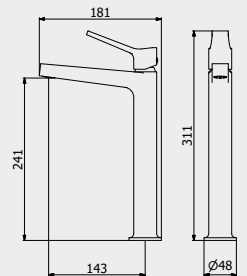

Tall monohole washbasin mixer complete with drain

Miscelatore lavabo monoforo alto completo di scarico automatico

Mitigeur lavabo haut complet avec bonde automatique

CODE / COEFFICIENT | CODICE / COEFFICIENTE
| CODE / COEFFICIENT

●	CC	TW202CC	9,0
●	SS	TW202SS	10,8
●	NP	TW202NP	10,8
●	MB	TW202MB	11,7

PACKAGING

L: 225 mm
D: 95 mm
H: 70 mm

2,2 kg

WATER FLOW | PORTATE | DÉBIT D'EAU

1 BAR	2 BAR	3 BAR
3 l/m	4 l/m	4 l/m

ARTICLE | ARTICOLO | ARTICLE

TW206