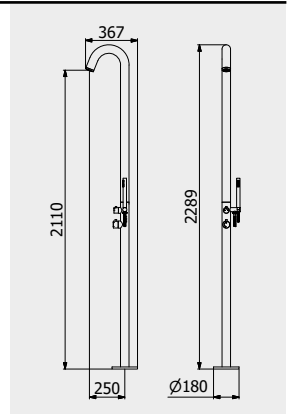

856_ Outdoor Shower

Docce da esterno
Douches extérieures

ARTICLE | ARTICOLO | ARTICLE

MA901

Floor standing indoor/outdoor shower column with showerhead

Doccione monocomando da terra

Colonne de douche du sol

CODE / COEFFICIENT | CODICE / COEFFICIENTE
| CODE / COEFFICIENT

SS MA901SS 75

PACKAGING

L: 1250 mm
D: 355 mm
H: 245 mm

29 kg

WATER FLOW | PORTATE | DÉBIT D'EAU

1 BAR	2 BAR	3 BAR
7 l/m	10 l/m	12 l/m