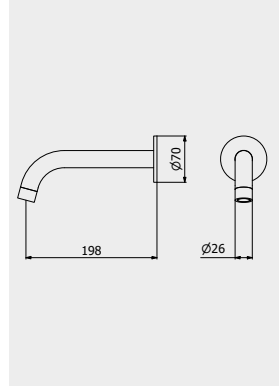

Tub filler Long wall spout with ring

Bocca a parete per vasca lunga con anello
Bec mural long pour baignoire avec anneau

CODE / COEFFICIENT | CODICE / COEFFICIENTE
| CODE / COEFFICIENT

CC	MT328CC_23	6,3
SS	MT328SS_23	7,6
BO	MT328BO_23	7,6
NP	MT328NP_23	7,6
CF	MT328CF_23	9,5
II	MT328II_23	9,5
OO	MT328OO_23	9,5
RS	MT328RS_23	9,5
CS	MT328CS_23	10,1
IS	MT328IS_23	10,1
OS	MT328OS_23	10,1
SR	MT328SR_23	10,1
MB	MT328MB_23	8,2

PACKAGING

L: 175 mm
D: 125 mm
H: 90 mm

0,2 kg

WATER FLOW | PORTATE | DÉBIT D'EAU

1 BAR	2 BAR	3 BAR
18 l/m	23 l/m	29 l/m

ARTICLE | ARTICOLO | ARTICLE