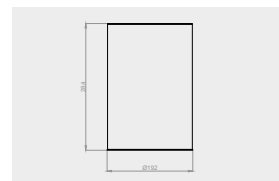

PACKAGING

L: 210 mm
D: 280 mm
H: 290 mm

1 kg

WHYNOT?

Soft and sinuous features for your bathroom: Whynot?

Linee morbide e sinuose per il tuo bagno: Whynot?

Lignes douces et sinueuses pour votre salle de bain: Whynot?