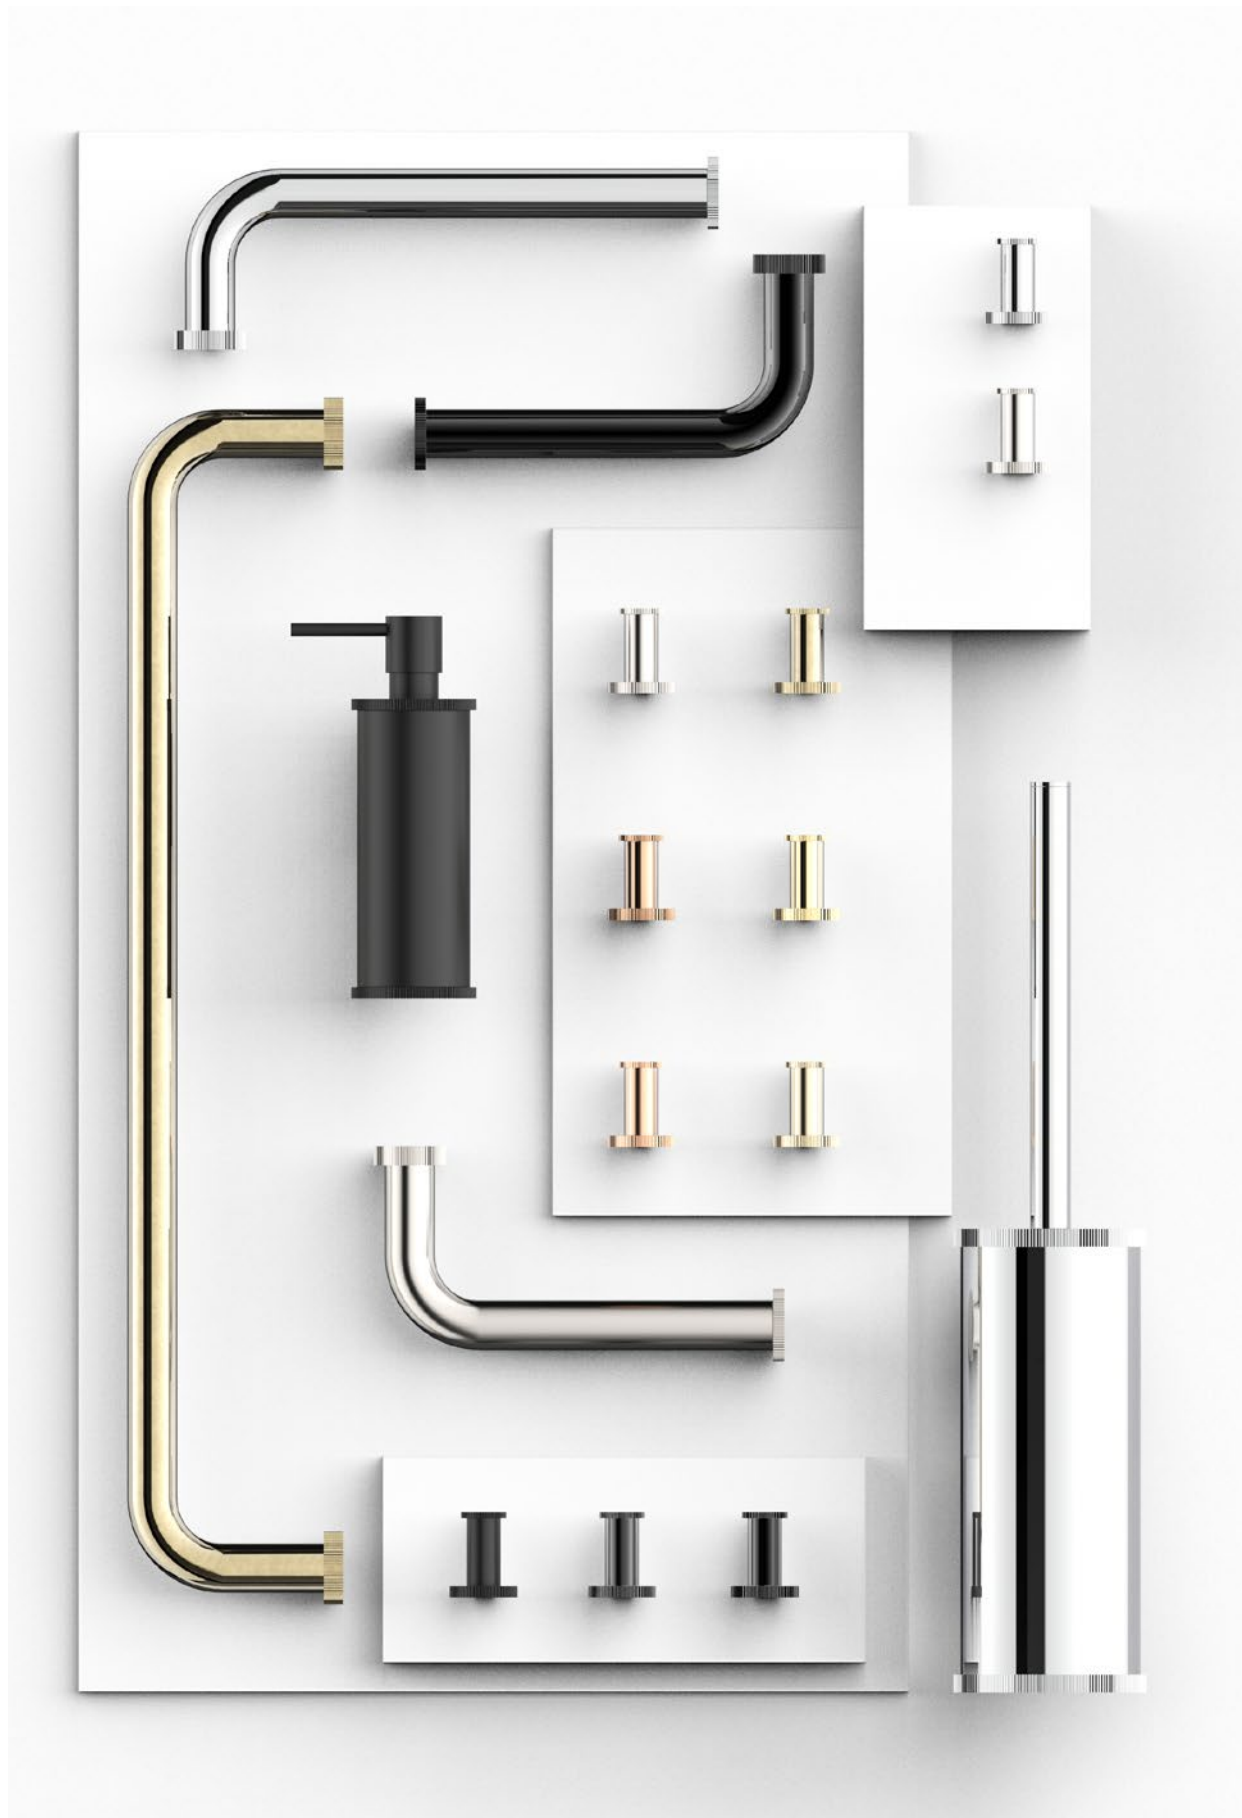

REFLEX / ACCESSORIES COLLECTION