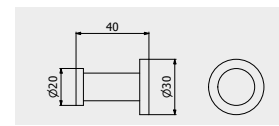

Hook

Appendino

Cintre

CODE / COEFFICIENT | CODICE / COEFFICIENTE
|CODE / COEFFICIENT

CC	S0008CC	0,8
ON	S0008ON	0,8
SS	S0008SS	1,0
BO	S0008BO	1,0
NP	S0008NP	1,0
CF	S0008CF	1,2
II	S0008II	1,2
OO	S0008OO	1,2
RS	S0008RS	1,2
PL	S0008PL	1,2
CS	S0008CS	1,3
IS	S0008IS	1,3
OS	S0008OS	1,3
SR	S0008SR	1,3
MB	S0008MB	1,1

PACKAGING

L: 60 mm
D: 60 mm
H: 60 mm

0,08 kg