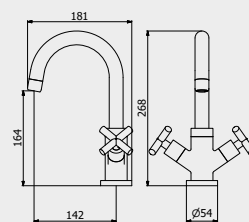

PACKAGING

L: 460 mm
D: 250 mm
H: 75 mm

2,2 kg

WATER FLOW | PORTATE | DÉBIT D'EAU

1 BAR	2 BAR	3 BAR
10 l/m	14 l/m	18 l/m

ARTICLE | ARTICOLO | ARTICLE