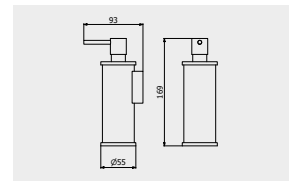

PACKAGING

L: 170 mm
D: 60 mm
H: 80 mm

0,6 kg