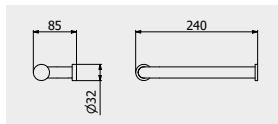

PACKAGING

L: 330 mm
D: 90 mm
H: 40 mm

0,15 kg

ARTICLE | ARTICOLO | ARTICLE

S0008

Hook

Appendino
Cintre

CODE / COEFFICIENT | CODICE / COEFFICIENTE
| CODE / COEFFICIENT