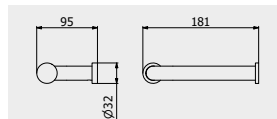

PACKAGING

L: 230 mm
D: 40 mm
H: 125 mm
0,15 kg

Toilet paper holder

Porta rotolo
Porte rouleaux de toilette

CODE / COEFFICIENT | CODICE / COEFFICIENTE
| CODE / COEFFICIENT

CC	OF011CC	3,3
ON	OF011ON	3,3
SS	OF011SS	4,0
BO	OF011BO	4,0
NP	OF011NP	4,0
CF	OF011CF	5,0
II	OF011II	5,0
OO	OF011OO	5,0
RS	OF011RS	5,0
PL	OF011PL	5,0
CS	OF011CS	5,3
IS	OF011IS	5,3
OS	OF011OS	5,3
SR	OF011SR	5,3
MB	OF011MB	4,3