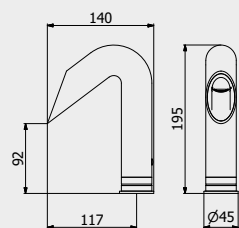

WATER FLOW | PORTATE | DÉBIT D'EAU

1 BAR	2 BAR	3 BAR
6 l/m	8 l/m	10 l/m

ARTICLE | ARTICOLO | ARTICLE

00220