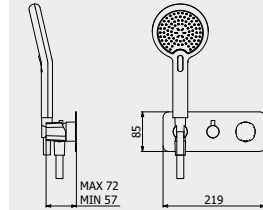

Two ways wall shower mixer complete with shower kit
Miscelatore doccia a parete con deviatore due vie e doccino integrato
Mitigeur douche mural 2 voies avec inverseur et douchette encastrée

CODE / COEFFICIENT	CODICE / COEFFICIENTE	
CC	EAA313CC	15,0
SS	EAA313SS	18,0
BO	EAA313BO	18,0
NP	EAA313NP	18,0
OS	EAA313OS	24,0

PACKAGING
L: 370 mm
D: 270 mm
H: 80 mm
2.8 kg