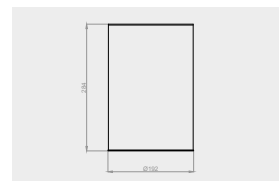

PACKAGING

L: 210 mm
D: 280 mm
H: 290 mm

1 kg