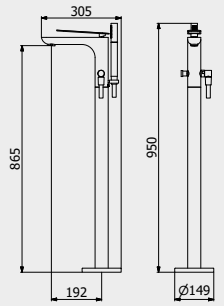

WATER FLOW | PORTATE | DÉBIT D'EAU

1 BAR	2 BAR	3 BAR
13 l/m	19 l/m	24 l/m

Built-in body to be purchased separately

Corpo incasso da acquistare separatamente

Corps intégré à acheter séparément

CODE | CODICE | CODE

INC399

COEFFICIENT | COEFFICIENTE | COEFFICIENT

5,2

ARTICLE | ARTICOLO | ARTICLE

RU319