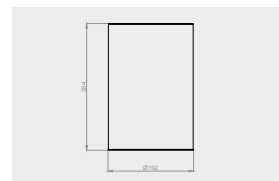

PACKAGING

L: 210 mm
D: 280 mm
H: 290 mm

1 kg