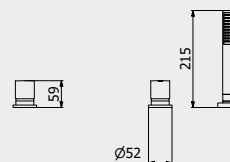

CODE / COEFFICIENT | CODICE / COEFFICIENTE
| CODE / COEFFICIENT

CC	RR397CC	22,0
SS	RR397SS	26,4
BO	RR397BO	26,4
NP	RR397NP	26,4
CF	RR397CF	33,0
II	RR397II	33,0
OO	RR397OO	33,0
RS	RR397RS	33,0
CS	RR397CS	35,2
IS	RR397IS	35,2
OS	RR397OS	35,2
SR	RR397SR	35,2
MB	RR397MB	28,6

PACKAGING

L: 370 mm
D: 270 mm
H: 80 mm

3,2 kg