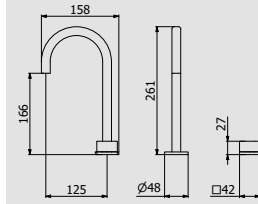

Washbasin two hole mixer with hydroprogressive cartridge complete with drain, full arch spout and plain lever

Batteria lavabo due fori con cartuccia idroprogressiva completo di scarico, bocca a tutto sesto e leva liscia

Mitigeur lavabo à deux trous avec cartouche hydroprogressive et bonde, bec rond et levier lisse

CODE / COEFFICIENT | CODICE / COEFFICIENTE
| CODE / COEFFICIENT

CC	E0394CC_3	16,0
ON	E0394ON_3	16,0
SS	E0394SS_3	19,2
NP	E0394NP_3	19,2
CF	E0394CF_3	22,4
II	E0394II_3	22,4
OO	E0394OO_3	22,4
RS	E0394RS_3	22,4
CS	E0394CS_3	24,0
IS	E0394IS_3	24,0
OS	E0394OS_3	24,0
SR	E0394SR_3	24,0
MB	E0394MB_3	20,0

PACKAGING

L: 455 mm
D: 310 mm
H: 75 mm

2,5 kg

WATER FLOW | PORTATE | DÉBIT D'EAU

1 BAR	2 BAR	3 BAR
3 l/m	3,8 l/m	3,8 l/m

Elio

ARTICLE | ARTICOLO | ARTICLE

E0206_1