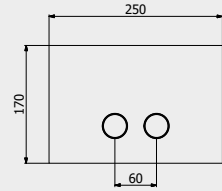

WC cover plate "MODERNA" with double water flush
Placca per cassetta WC "MODERNA" a doppio volume d'acqua.
Plaque de chasse d'eau WC "MODERNA" à double débit d'eau

CODE / COEFFICIENT | CODICE / COEFFICIENTE
| CODE / COEFFICIENT

CC	BB001CC	16,0
ON	BB001ON	16,0
SS	BB001SS	17,6
BO	BB001BO	17,6
NP	BB001NP	17,6
CF	BB001CF	21,0
II	BB001II	21,0
OO	BB001OO	21,0
RS	BB001RS	21,0
PL	BB001PL	21,0
CS	BB001CS	22,0
IS	BB001IS	22,0
OS	BB001OS	22,0
SR	BB001SR	22,0
MB	BB001MB	22,0

PACKAGING

L: 350 mm
D: 270 mm
H: 45 mm

3,2 kg

Bye Bye

COMPATIBILITY | COMPATIBILITÀ | COMPATIBILITÉ

Sigma

ARTICLE | ARTICOLO | ARTICLE

BB002