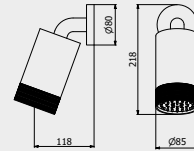

Wall showerhead with arm
Soffione da parete con braccio incluso
Tête de douche mural avec bras inclus

CODE / COEFFICIENT	CODICE / COEFFICIENTE	
CC	VN085CC_2	20,0
ON	VN085ON_2	20,0
SS	VN085SS_2	24,0
NP	VN085NP_2	24,0
CF	VN085CF_2	30,0
II	VN085II_2	30,0
OO	VN085OO_2	30,0
RS	VN085RS_2	30,0
CS	VN085CS_2	32,0
IS	VN085IS_2	32,0
OS	VN085OS_2	32,0
SR	VN085SR_2	32,0
MB	VN085MB_2	26,0

PACKAGING
L: 245 mm
D: 215 mm
H: 110 mm
2,5 kg