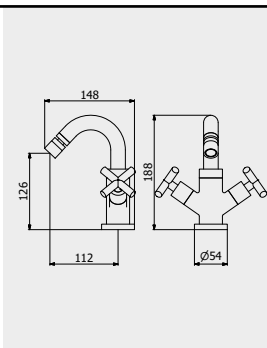

Monohole bidet with two handles complete with drain
Bidet monoforo con due leve completo di scarico automatico
Mélangeur bidet monotrou complet avec bonde automatique

CODE / COEFFICIENT	CODICE / COEFFICIENTE	
| CODE / COEFFICIENT		
CC	W0225CC	8,5
SS	W0225SS	10,2
BO	W0225BO	10,2
NP	W0225NP	10,2
MB	W0225MB	11,1

PACKAGING

L: 220 mm
D: 290 mm
H: 80 mm
2,0 kg

WATER FLOW | PORTATE | DÉBIT D'EAU

1 BAR	2 BAR	3 BAR
13 l/m	18 l/m	22 l/m

ARTICLE | ARTICOLO | ARTICLE

W0400

Two holes wall mounted shower
Coppia di rubinetti a parete per doccia una via
Mélangeur deux trous douche une voie

CODE / COEFFICIENT	CODICE / COEFFICIENTE	
| CODE / COEFFICIENT		
CC	W0400CC	11,8
SS	W0400SS	14,1
BO	W0400BO	14,1
NP	W0400NP	14,1
MB	W0400MB	15,3

PACKAGING

L: 340 mm
D: 180 mm
H: 70 mm
2,3 kg