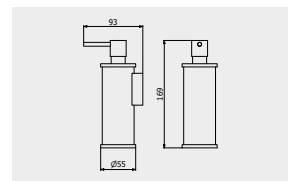

Soap dispenser holder

Porta dispenser sapone liquido
Porte distributeur de savon

CODE / COEFFICIENT | CODICE / COEFFICIENTE
| CODE / COEFFICIENT

●	CC	S0002CC	6,3
●	ON	S0002ON	6,3
●	SS	S0002SS	7,5
●	BO	S0002BO	7,5
●	NP	S0002NP	7,5
●	CF	S0002CF	9,4
●	II	S0002II	9,4
●	OO	S0002OO	9,4
●	RS	S0002RS	9,4
●	PL	S0002PL	9,4
●	CS	S0002CS	10,0
●	IS	S0002IS	10,0
●	OS	S0002OS	10,0
●	SR	S0002SR	10,0
●	MB	S0002MB	8,1

PACKAGING

L: 170 mm
D: 60 mm
H: 80 mm
0,6 kg