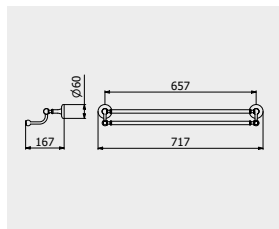

HR061

Swiveable towel holder
Porta salvietta doppio
Porte-serviettes noeud

CODE / COEFFICIENT	CODICE / COEFFICIENTE	
CC	HR061CC	10,1
SS	HR061SS	12,1
PL	HR061PL	15,1
II	HR061II	15,1
RS	HR061RS	15,1
OS	HR061OS	16,1
RR	HR061RR	13,1
BB	HR061BB	13,1