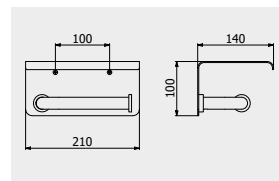

PACKAGING

L: 245 mm
D: 215 mm
H: 110 mm

1,3 kg