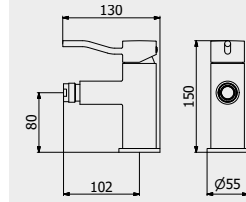

PACKAGING

L: 340 mm
D: 180 mm
H: 70 mm

1,8 kg

WATER FLOW | PORTATE | DÉBIT D'EAU

1 BAR	2 BAR	3 BAR
9 l/m	12 l/m	15 l/m

ARTICLE | ARTICOLO | ARTICLE