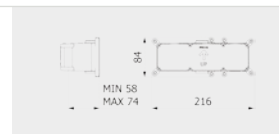

WATER FLOW | PORTATE | DÉBIT D'EAU

1 BAR	2 BAR	3 BAR
10 l/m	14 l/m	17 l/m

Built-in body to be purchased separately

Corpo incasso da acquistare separatamente

Corps intégré à acheter séparément

CODE | CODICE | CODE
INC313

COEFFICIENT | COEFFICIENTE | COEFFICIENT
4,0