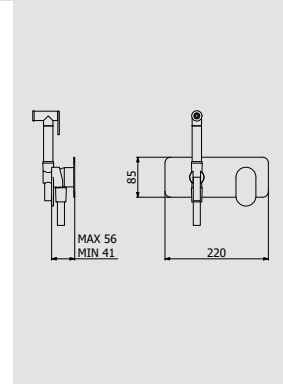

Exposed parts for bidet spray complete with mixer
Set di parti esterne per idroscopino igienico con miscelatore
Partie extérieure pour douchette hygiénique avec mitigeur

CODE / COEFFICIENT | CODICE / COEFFICIENTE
| CODE / COEFFICIENT

☐	CC	EYP706CC	14,0
●	NP	EYP706NP	16,8

PACKAGING

📦 L: 370 mm
D: 270 mm
H: 80 mm

👤 2.3 kg