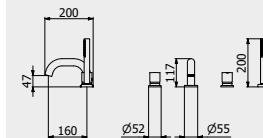

CODE / COEFFICIENT | CODICE / COEFFICIENTE
| CODE / COEFFICIENT

CC	RR396CC	26,0
SS	RR396SS	31,2
BO	RR396BO	31,2
NP	RR396NP	31,2
CF	RR396CF	39,0
II	RR396II	39,0
OO	RR396OO	39,0
RS	RR396RS	39,0
CS	RR396CS	41,6
IS	RR396IS	41,6
OS	RR396OS	41,6
SR	RR396SR	41,6
MB	RR396MB	33,8

PACKAGING

L: 400 mm
D: 250 mm
H: 140 mm

4,0 kg