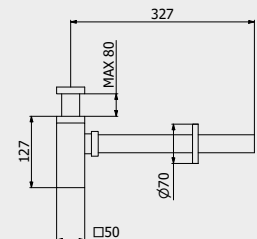

Square bottle trap

Sifone quadro

Siphon carré

CODE / COEFFICIENT | CODICE / COEFFICIENTE

| CODE / COEFFICIENT

CC	SH081CC	2,3
ON	SH081ON	2,3
SS	SH081SS	2,7
BO	SH081BO	2,7
NP	SH081NP	2,7
PL	SH081PL	3,4
CF	SH081CF	3,4
II	SH081II	3,4
OO	SH081OO	3,4
RS	SH081RS	3,4
CS	SH081CS	3,6
IS	SH081IS	3,6
OS	SH081OS	3,6
SR	SH081SR	3,6
RR	SH081RR	3,2
BB	SH081BB	3,2
MB	SH081MB	3,2

PACKAGING

L: 340 mm
D: 180 mm
H: 70 mm

1,0 kg