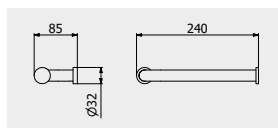

PACKAGING

L: 330 mm
D: 90 mm
H: 40 mm

0,15 kg

ARTICLE | ARTICOLO | ARTICLE

S0008

Hook
Appendino
Cintre

CODE / COEFFICIENT | CODICE / COEFFICIENTE
|CODE / COEFFICIENT

CC	S0008CC	0,8
ON	S0008ON	0,8
SS	S0008SS	1,0
BO	S0008BO	1,0
NP	S0008NP	1,0
CF	S0008CF	1,2
II	S0008II	1,2
OO	S0008OO	1,2
RS	S0008RS	1,2
PL	S0008PL	1,2
CS	S0008CS	1,3
IS	S0008IS	1,3
OS	S0008OS	1,3
SR	S0008SR	1,3
MB	S0008MB	1,1