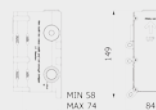

WATER FLOW | PORTATE | DÉBIT D'EAU

1 BAR	2 BAR	3 BAR
8 l/m	12 l/m	14 l/m

! Built-in body to be purchased separately

! Corpo incasso da acquistare separatamente

! Corps intégré à acheter séparément

CODE | CODICE | CODE
INC310

COEFFICIENT | COEFFICIENTE | COEFFICIENT
3,7