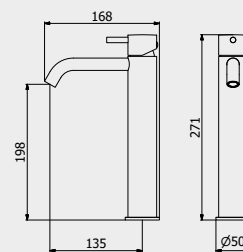

Tall monohole washbasin mixer complete with drain

Miscelatore lavabo monoforo alto completo di scarico automatico

Mitigeur lavabo Haut complet avec bonde automatique

CODE / COEFFICIENT | CODICE / COEFFICIENTE
| CODE / COEFFICIENT

● BL	CO202BL	17,3
● VD	CO202VD	17,3
● GI	CO202GI	17,3

PACKAGING

L: 425 mm
D: 188 mm
H: 98 mm

2,3 kg

WATER FLOW | PORTATE | DÉBIT D'EAU

1 BAR	2 BAR	3 BAR
3 l/m	4 l/m	4 l/m

ARTICLE | ARTICOLO | ARTICLE

CO206