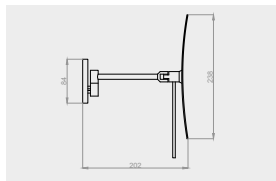

PACKAGING

L: 200 mm
D: 70 mm
H: 220 mm

0,5 kg