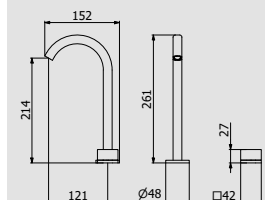

Washbasin two hole mixer with hydroprogressive cartridge complete with drain, 60° cut spout and plain lever

Batteria lavabo due fori con cartuccia idroprogressiva completo di scarico, bocca 60° e leva liscia

Mitigeur lavabo à deux trous avec cartouche hydroprogressive et bonde, bec 60° et levier lisse

CODE / COEFFICIENT | CODICE / COEFFICIENTE
| CODE / COEFFICIENT

CC	EO394CC_1	16,0
ON	EO394ON_1	16,0
SS	EO394SS_1	19,2
NP	EO394NP_1	19,2
CF	EO394CF_1	22,4
II	EO394II_1	22,4
OO	EO394OO_1	22,4
RS	EO394RS_1	22,4
CS	EO394CS_1	24,0
IS	EO394IS_1	24,0
OS	EO394OS_1	24,0
SR	EO394SR_1	24,0
MB	EO394MB_1	20,0

PACKAGING

L: 455 mm
D: 310 mm
H: 75 mm

2,5 kg