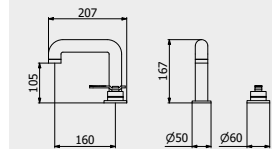

Two hole basin mixer set

Mix lavabo 2 fori

Mitigeur lavabo 2 trous

CODE / COEFFICIENT | CODICE / COEFFICIENTE
| CODE / COEFFICIENT

CC	B2394CC	16,0
ON	B2394ON	16,0
SS	B2394SS	19,2
NP	B2394NP	19,2
CF	B2394CF	24,0
II	B2394II	24,0
OO	B2394OO	24,0
RS	B2394RS	24,0
CS	B2394CS	25,6
IS	B2394IS	25,6
OS	B2394OS	25,6
SR	B2394SR	25,6
MB	B2394MB	20,8
..6	LEVA ROSSA | RED LEVER | LEVIER ROUGE	+ 0,2

PACKAGING

L: 360 mm
D: 220 mm
H: 150 mm

2,5 kg