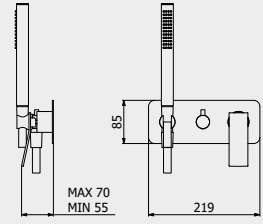

Exposed parts for manual wall mixer with 3 ways with shower kit
Set di parti esterne per miscelatore a parete a tre vie completo di kit doccia
Partie extérieure pour mitigeur encastré à trois voies avec douchette

CODE / COEFFICIENT	CODICE / COEFFICIENTE	
CC	EWA314CC	15,0
SS	EWA314SS	18,0
NP	EWA314NP	18,0
CF	EWA314CF	22,5
II	EWA314II	22,5
OO	EWA314OO	22,5
RS	EWA314RS	22,5
CS	EWA314CS	24,0
IS	EWA314IS	24,0
OS	EWA314OS	24,0
SR	EWA314SR	24,0
MB	EWA314MB	19,5

PACKAGING
L: 370 mm
D: 270 mm
H: 80 mm
2.8 kg

WATER FLOW | PORTATE | DÉBIT D'EAU

1 BAR	2 BAR	3 BAR
10 l/m	14 l/m	17 l/m

Built-in body to be purchased separately

Corpo incasso da acquistare separatamente

Corps intégré à acheter séparément

CODE | CODICE | CODE
INC314

COEFFICIENT | COEFFICIENTE | COEFFICIENT
4,1

ARTICLE | ARTICOLO | ARTICLE