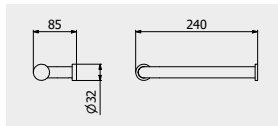

ARTICLE | ARTICOLO | ARTICLE

SO006

Towel holder

Porta salvietta
Porte-serviette

CODE / COEFFICIENT | CODICE / COEFFICIENTE
| CODE / COEFFICIENT

CC	SO006CC	3,6
ON	SO006ON	3,6
SS	SO006SS	4,3
BO	SO006BO	4,3
NP	SO006NP	4,3
CF	SO006CF	5,3
II	SO006II	5,3
OO	SO006OO	5,3
RS	SO006RS	5,3
PL	SO006PL	5,3
CS	SO006CS	5,7
IS	SO006IS	5,7
OS	SO006OS	5,7
SR	SO006SR	5,7
MB	SO006MB	4,6

PACKAGING

L: 330 mm
D: 90 mm
H: 40 mm

0,15 kg