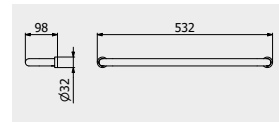

PACKAGING

L: 570 mm
D: 110 mm
H: 45 mm

0,4 kg