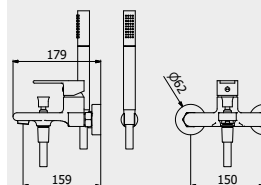

Wall mounted bath filler complete with hand shower kit

Bordo vasca esterno a parete completo di kit doccia

Mitigeur Bain/douche Mural avec douchette encastrée

CODE / COEFFICIENT | CODICE / COEFFICIENTE
| CODE / COEFFICIENT

● CC WN250CC 8,0

● NP WN250NP 9,6

PACKAGING

L: 220 mm
D: 170 mm
H: 130 mm

2,0 kg