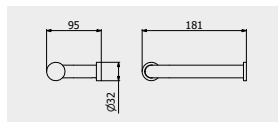

PACKAGING

L: 230 mm
D: 40 mm
H: 125 mm

0,3 kg