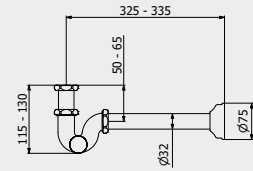

PACKAGING

📦 L: 340 mm
D: 180 mm
H: 70 mm

⚖️ 1,0 kg