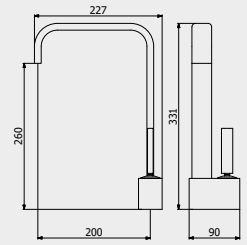

Single Lever kitchen mixer

Miscelatore lavello monoforo

Évier de cuisine

CODE / COEFFICIENT | CODICE / COEFFICIENTE
| CODE / COEFFICIENT

●	CC	SB370CC	17,0
●	SS	SB370SS	20,4
●	NP	SB370NP	20,4

PACKAGING

📦 L: 400 mm
D: 250 mm
H: 140 mm

📦 2,8 kg

WATER FLOW | PORTATE | DÉBIT D'EAU

1 BAR	2 BAR	3 BAR
10 l/m	14 l/m	17 l/m

ARTICLE | ARTICOLO | ARTICLE

VN370