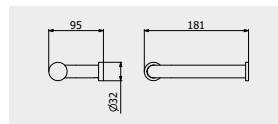

PACKAGING

L: 230 mm
D: 40 mm
H: 125 mm

0,3 kg