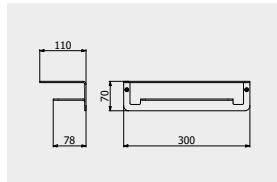

ARTICLE | ARTICOLO | ARTICLE

SO015

Shelf

Mensola
Étagère

CODE / COEFFICIENT | CODICE / COEFFICIENTE
| CODE / COEFFICIENT

CC	SO015CC	4,0
SS	SO015SS	4,8
BO	SO015BO	4,8
NP	SO015NP	4,8
CF	SO015CF	6,0
II	SO015II	6,0
OO	SO015OO	6,0
RS	SO015RS	6,0
PL	SO015PL	6,0
CS	SO015CS	6,4
IS	SO015IS	6,4
OS	SO015OS	6,4
SR	SO015SR	6,4
MB	SO015MB	5,2

PACKAGING

L: 340 mm
D: 180 mm
H: 70 mm

0.8 kg