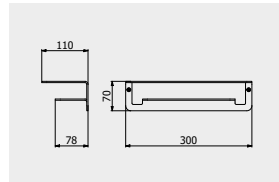

ARTICLE | ARTICOLO | ARTICLE

SO015

Shelf

Mensola
Étagère

CODE / COEFFICIENT | CODICE / COEFFICIENTE
| CODE / COEFFICIENT

CC	SO015CC	4,0
SS	SO015SS	4,8
BO	SO015BO	4,8
NP	SO015NP	4,8
CF	SO015CF	6,0
II	SO015II	6,0
OO	SO015OO	6,0
RS	SO015RS	6,0
PL	SO015PL	6,0
CS	SO015CS	6,4
IS	SO015IS	6,4
OS	SO015OS	6,4
SR	SO015SR	6,4
MB	SO015MB	5,2

PACKAGING

L: 340 mm
D: 180 mm
H: 70 mm

0.8 kg