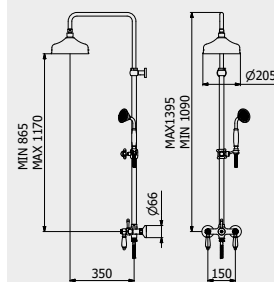

Shower column with mixer and shower kit

Colonna doccia con miscelatore e e kit doccia
Colonne de douche avec mitigeur et kit douche

CODE / COEFFICIENT | CODICE / COEFFICIENTE
| CODE / COEFFICIENT

●	CC	HL800CC_2	34,0
●	SS	HL800SS_2	40,8
●	II	HL800II_2	51,0
●	RS	HL800RS_2	51,0
●	PL	HL800PL_2	51,0
●	OS	HL800OS_2	54,4
●	RR	HL800RR_2	44,2
●	BB	HL800BB_2	44,2

PACKAGING

L: 1003 mm
D: 520 mm
H: 130 mm

10 kg