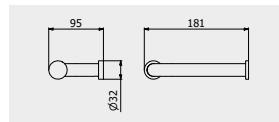

PACKAGING

L: 230 mm
D: 40 mm
H: 125 mm

0,3 kg