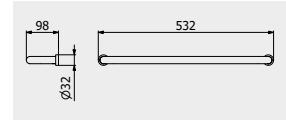

PACKAGING

L: 570 mm
D: 110 mm
H: 45 mm

0,4 kg