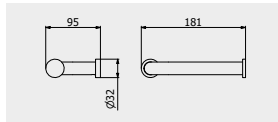

PACKAGING

L: 230 mm
D: 40 mm
H: 125 mm

0,3 kg