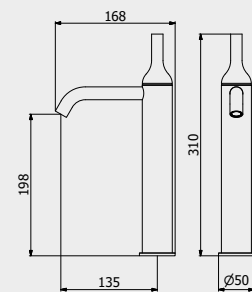

Tall monohole washbasin mixer complete with drain

Miscelatore lavabo monoforo alto completo di scarico automatico

Mitigeur lavabo Haut complet avec bonde automatique

CODE / COEFFICIENT | CODICE / COEFFICIENTE
| CODE / COEFFICIENT

●	CC	BI202CC	13,0
●	SS	BI202SS	15,6
●	BO	BI202BO	15,6
●	NP	BI202NP	15,6

PACKAGING

L: 425 mm
D: 188 mm
H: 98 mm

2,8 kg

WATER FLOW | PORTATE | DÉBIT D'EAU

1 BAR	2 BAR	3 BAR
3 l/m	4 l/m	4 l/m

ARTICLE | ARTICOLO | ARTICLE

BI206