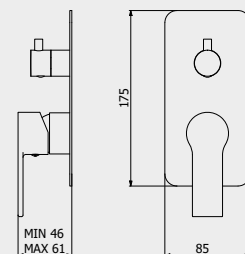

WATER FLOW | PORTATE | DÉBIT D'EAU

1 BAR	2 BAR	3 BAR
8 l/m	12 l/m	14 l/m

! Built-in body to be purchased separately

! Corpo incasso da acquistare separatamente

! Corps intégré à acheter séparément

CODE | CODICE | CODE
INC310

COEFFICIENT | COEFFICIENTE | COEFFICIENT
3,7