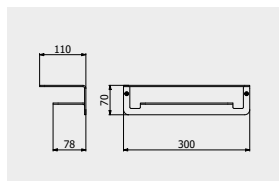

ARTICLE | ARTICOLO | ARTICLE

S0015

Shelf

Mensola
Étagère

CODE / COEFFICIENT | CODICE / COEFFICIENTE
| CODE / COEFFICIENT

●	CC	S0015CC	4,0
●	SS	S0015SS	4,8
●	BO	S0015BO	4,8
●	NP	S0015NP	4,8
●	CF	S0015CF	6,0
●	II	S0015II	6,0
●	OO	S0015OO	6,0
●	RS	S0015RS	6,0
●	PL	S0015PL	6,0
●	CS	S0015CS	6,4
●	IS	S0015IS	6,4
●	OS	S0015OS	6,4
●	SR	S0015SR	6,4
●	MB	S0015MB	5,2

PACKAGING

L: 340 mm
D: 180 mm
H: 70 mm

0.8 kg