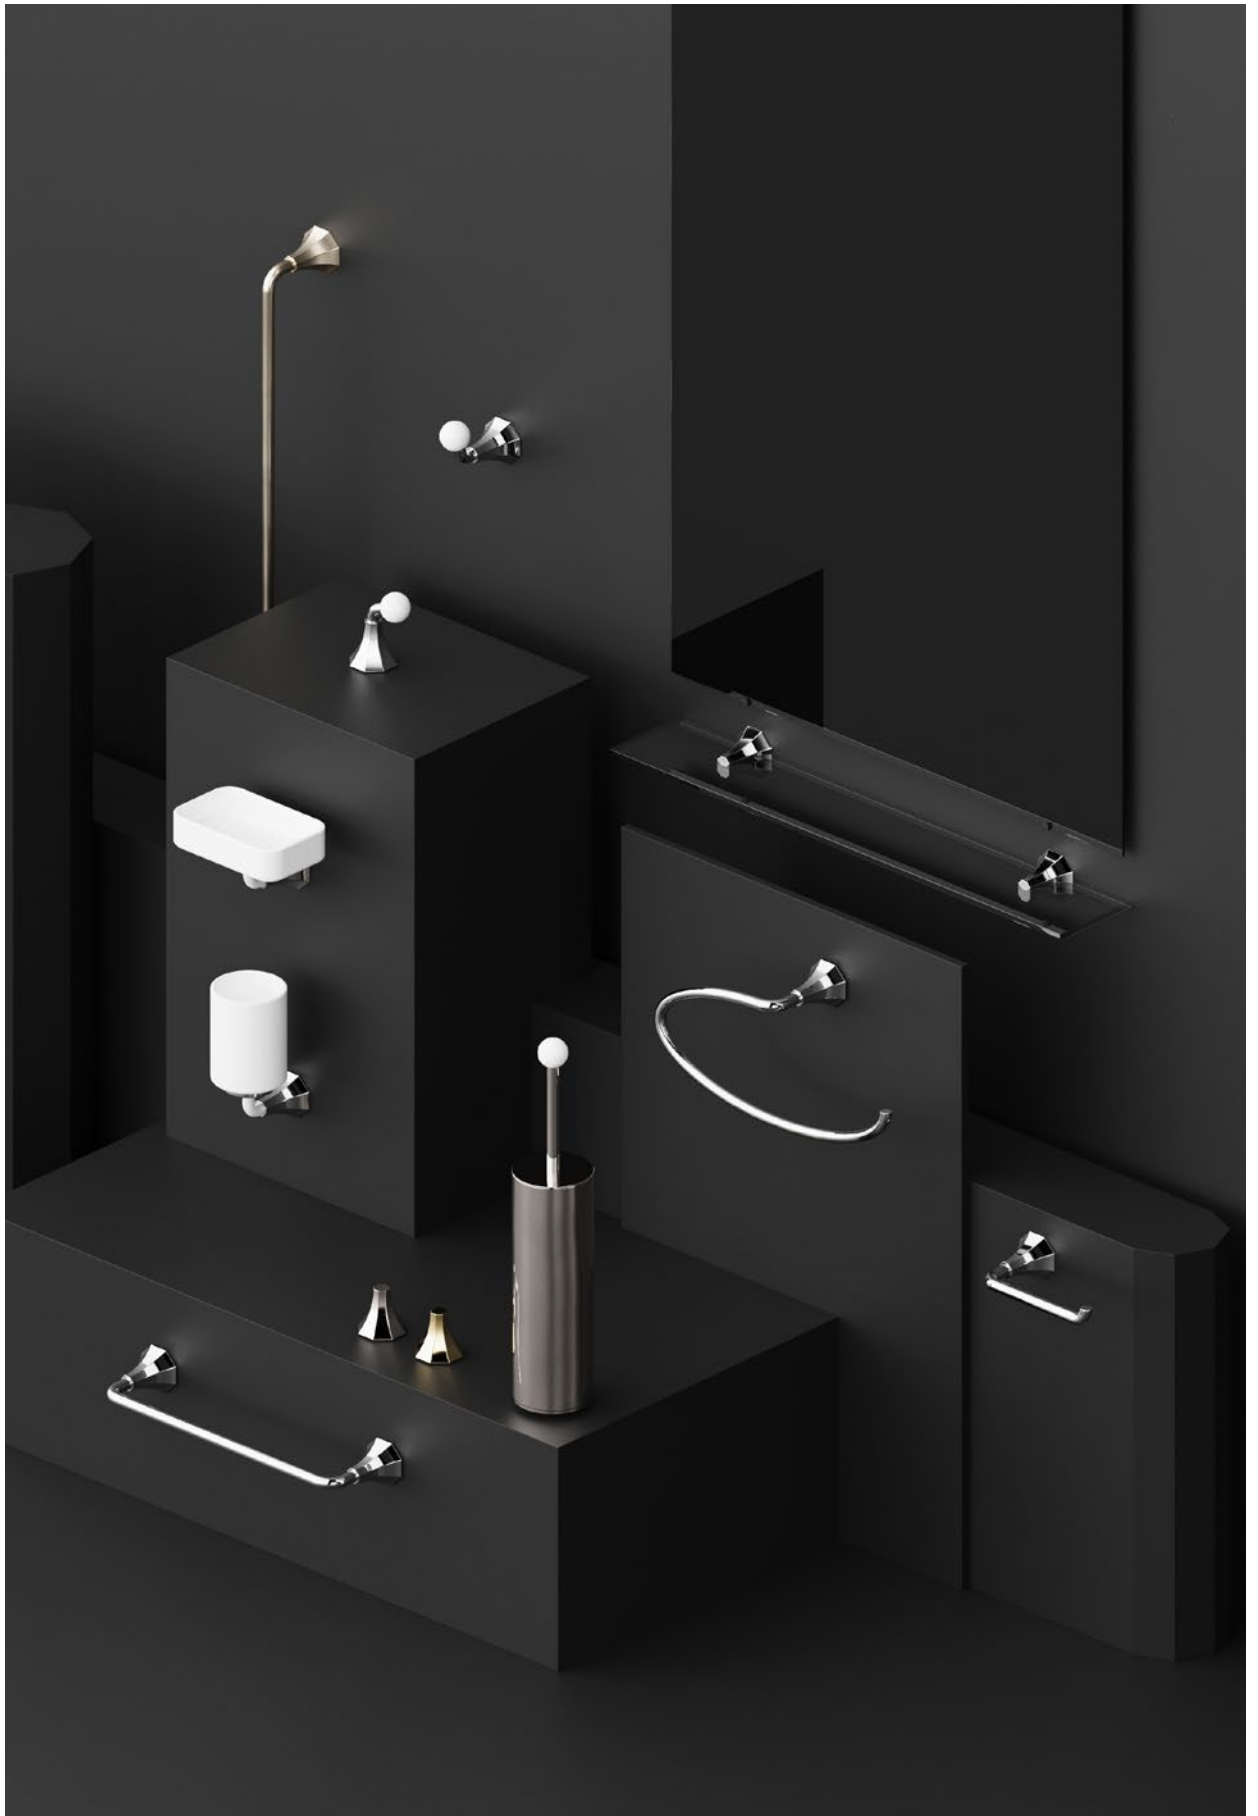

COEFFICIENT | COEFFICIENTE | COEFFICIENT
 3,2

BELMONDO / ACCESSORIES COLLECTION

ARTICLE | ARTICOLO | ARTICLE

BL001

Wall soap-holder

Porta sapone a muro
Porte savon encastré

CODE / COEFFICIENT | CODICE / COEFFICIENTE
| CODE / COEFFICIENT