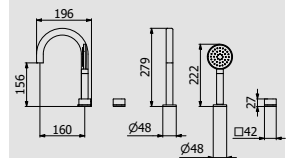

Four hole deck mounted bath filler with hydroprogressive cartridge, plain handle

Batteria bordo vasca quattro fori con cartuccia progressiva e con leva liscia

Mitigeur bain-douche à quatre trous avec cartouche hydroprogressive et levier lisse

CODE / COEFFICIENT | CODICE / COEFFICIENTE
| CODE / COEFFICIENT

● CC	E0396CC_1	30,0
● ON	E0396ON_1	30,0
● SS	E0396SS_1	36,0
● NP	E0396NP_1	36,0
● CF	E0396CF_1	42,0
● II	E0396II_1	42,0
● OO	E0396OO_1	42,0
● RS	E0396RS_1	42,0
● CS	E0396CS_1	45,0
● IS	E0396IS_1	45,0
● OS	E0396OS_1	45,0
● SR	E0396SR_1	45,0
● MB	E0396MB_1	37,5

PACKAGING

L: 685 mm
D: 345 mm
H: 168 mm

4,5 kg