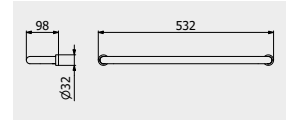

PACKAGING

L: 570 mm
D: 110 mm
H: 45 mm

0,4 kg