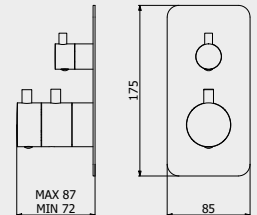

Two ways wall shower thermostatic valve
Valvola termostatica doccia a parete con deviatore due vie
Valve thermostatique douche mural deux voies avec inverseur

CODE / COEFFICIENT | CODICE / COEFFICIENTE
| CODE / COEFFICIENT

●	CC	EMT610CC	12,0
●	SS	EMT610SS	14,4
●	BO	EMT610BO	14,4
●	NP	EMT610NP	14,4
●	CF	EMT610CF	18,0
●	II	EMT610II	18,0
●	OO	EMT610OO	18,0
●	RS	EMT610RS	18,0
●	CS	EMT610CS	19,2
●	IS	EMT610IS	19,2
●	OS	EMT610OS	19,2
●	SR	EMT610SR	19,2
●	MB	EMT610MB	15,6

PACKAGING

L: 150 mm
D: 190 mm
H: 100 mm

2,4 kg

WATER FLOW | PORTATE | DÉBIT D'EAU

1 BAR	2 BAR	3 BAR
8 l/m	12 l/m	14 l/m

Built-in body to be purchased separately

Corpo incasso da acquistare separatamente

Corps intégré à acheter séparément

CODE | CODICE | CODE
INC310

COEFFICIENT | COEFFICIENTE | COEFFICIENT
3,7