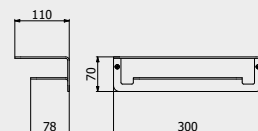

Shelf
Mensola
Étagère

CODE / COEFFICIENT | CODICE / COEFFICIENTE
| CODE / COEFFICIENT

● BL	C0015BL	6,0
● VD	C0015VD	6,0
● GI	C0015GI	6,0

PACKAGING

L: 340 mm
D: 180 mm
H: 75 mm

1,3 kg