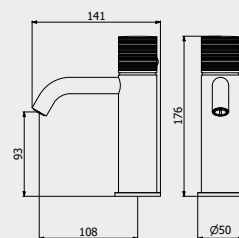

PACKAGING

L: 340 mm
D: 180 mm
H: 70 mm

1,6 kg

WATER FLOW | PORTATE | DÉBIT D'EAU

1 BAR	2 BAR	3 BAR
3 l/m	4 l/m	4 l/m