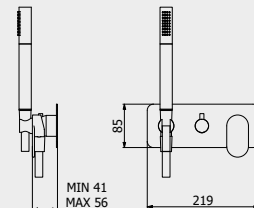

WATER FLOW | PORTATE | DÉBIT D'EAU

1 BAR	2 BAR	3 BAR
10 l/m	14 l/m	17 l/m

Built-in body to be purchased separately

Corpo incasso da acquistare separatamente

Corps intégré à acheter séparément

CODE | CODICE | CODE
INC313

COEFFICIENT | COEFFICIENTE | COEFFICIENT
4,0

ARTICLE | ARTICOLO | ARTICLE

SB314