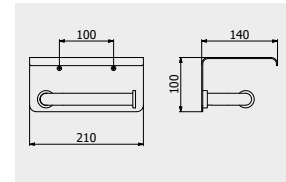

PACKAGING

L: 245 mm
D: 215 mm
H: 110 mm

1,3 kg