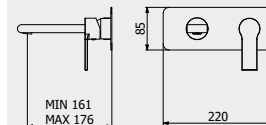

Wall mounted washbasin mixer complete with drain

Miscelatore lavabo due fori a parete completo di scarico automatico

Mitigeur lavabo mural complet avec bonde automatique

CODE / COEFFICIENT | CODICE / COEFFICIENTE
| CODE / COEFFICIENT

●	CC	EWN206CC	10,0
●	NP	EWN206NP	12,0

PACKAGING

📦	L: 265 mm
	D: 260 mm
	H: 70 mm

📦	2,4 kg

WATER FLOW | PORTATE | DÉBIT D'EAU

1 BAR	2 BAR	3 BAR
5 l/m	5 l/m	5 l/m

Built-in body to be purchased separately

Corpo incasso da acquistare separatamente

Corps intégré à acheter séparément

!