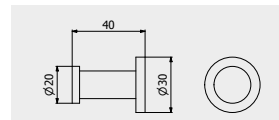

PACKAGING

L: 60 mm
D: 60 mm
H: 60 mm

0,08 kg

ARTICLE | ARTICOLO | ARTICLE

SO011

Toilet paper holder

Portarotolo
Porte rouleaux de toilette

CODE / COEFFICIENT | CODICE / COEFFICIENTE
| CODE / COEFFICIENT