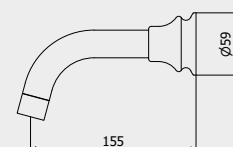

Wall mounted spout

Bocca d'erogazione a parete
Bec de remplissage mural

CODE / COEFFICIENT | CODICE / COEFFICIENTE
| CODE / COEFFICIENT

●	CC	HR320CC	5,0
●	SS	HR320SS	6,0
●	II	HR320II	7,5
●	RS	HR320RS	7,5
●	PL	HR320PL	7,5
●	OS	HR320OS	8,0
●	RR	HR320RR	6,5
●	BB	HR320BB	6,5

PACKAGING

L: 175 mm
D: 125 mm
H: 90 mm

0,3 kg

WATER FLOW | PORTATE | DÉBIT D'EAU

1 BAR	2 BAR	3 BAR
6 l/m	8 l/m	8 l/m

ARTICLE | ARTICOLO | ARTICLE

HR322