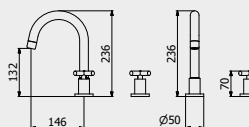

PACKAGING

L: 245 mm
D: 340 mm
H: 80 mm

2,2 kg

WATER FLOW | PORTATE | DÉBIT D'EAU

1 BAR	2 BAR	3 BAR
14 l/m	17 l/m	22 l/m