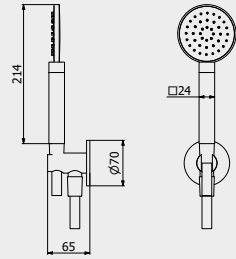

PACKAGING

L: 340 mm
D: 180 mm
H: 70 mm

1,0 kg