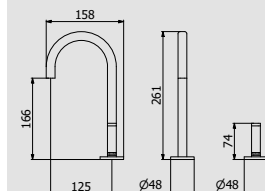

Washbasin two hole mixer with hydroprogressive cartridge complete with drain, full arch spout and plain lever

Batteria lavabo due fori con cartuccia idroprogressiva completo di scarico, bocca a tutto sesto e leva liscia

Mitigeur lavabo à deux trous avec cartouche hydroprogressive et bonde, bec rond et levier lisse

CODE / COEFFICIENT | CODICE / COEFFICIENTE
| CODE / COEFFICIENT

CC	EI394CC_3	16,0
ON	EI394ON_3	16,0
SS	EI394SS_3	19,2
NP	EI394NP_3	19,2
CF	EI394CF_3	22,4
II	EI394II_3	22,4
OO	EI394OO_3	22,4
RS	EI394RS_3	22,4
CS	EI394CS_3	24,0
IS	EI394IS_3	24,0
OS	EI394OS_3	24,0
SR	EI394SR_3	24,0
MB	EI394MB_3	20,0

PACKAGING

L: 455 mm
D: 310 mm
H: 75 mm

2,9 kg

WATER FLOW | PORTATE | DÉBIT D'EAU

1 BAR	2 BAR	3 BAR
3 l/m	4 l/m	4 l/m

ARTICLE | ARTICOLO | ARTICLE

EO394_1