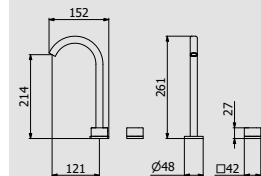

3 hole washbasin set complete with drain, 60° out spout and plain lever

Batteria lavabo tre fori completo di scarico, bocca 60° e leva liscia

Mitigeur lavabo à trois trous avec bonde, bec 60° et levier lisse

CODE / COEFFICIENT | CODICE / COEFFICIENTE
| CODE / COEFFICIENT

CC	E0392CC_1	18,0
ON	E0392ON_1	18,0
SS	E0392SS_1	21,6
NP	E0392NP_1	21,6
CF	E0392CF_1	25,2
II	E0392II_1	25,2
OO	E0392OO_1	25,2
RS	E0392RS_1	25,2
CS	E0392CS_1	27,0
IS	E0392IS_1	27,0
OS	E0392OS_1	27,0
SR	E0392SR_1	27,0
MB	E0392MB_1	22,5

PACKAGING

L: 455 mm
D: 310 mm
H: 75 mm

3,6 kg

WATER FLOW | PORTATE | DÉBIT D'EAU

1 BAR	2 BAR	3 BAR
3 l/m	4 l/m	4 l/m

ARTICLE | ARTICOLO | ARTICLE