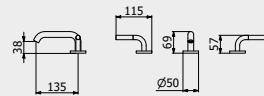

Three holes washbasin set with low spout
Lavabo tre fori a bocca bassa completo di scarico automatico
Lavabo trois trous bec bas

CODE / COEFFICIENT	CODICE / COEFFICIENTE	
| CODE / COEFFICIENT		
CC	RR392CC	18,0
SS	RR392SS	21,6
BO	RR392BO	21,6
NP	RR392NP	21,6
CF	RR392CF	27,0
II	RR392II	27,0
OO	RR392OO	27,0
RS	RR392RS	27,0
CS	RR392CS	28,8
IS	RR392IS	28,8
OS	RR392OS	28,8
SR	RR392SR	28,8
MB	RR392MB	23,4

PACKAGING
L: 370 mm
D: 270 mm
H: 80 mm
4,5 kg

WATER FLOW | PORTATE | DÉBIT D'EAU

1 BAR	2 BAR	3 BAR
5 l/m	6 l/m	6 l/m

ARTICLE | ARTICOLO | ARTICLE

RR394