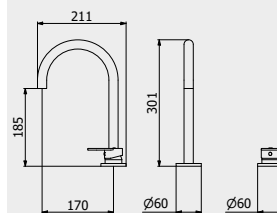

Two hole deck mounted basin mixer

Miscelatore lavabo due fori da piano

Mitigeur lavabo 2 trous

CODE / COEFFICIENT | CODICE / COEFFICIENTE
| CODE / COEFFICIENT

●	CC	SB394CC	11,0
●	SS	SB394SS	13,2
●	NP	SB394NP	13,2

PACKAGING

📦 L: 360 mm
D: 220 mm
H: 150 mm

👤 2.5 kg

WATER FLOW | PORTATE | DÉBIT D'EAU

1 BAR	2 BAR	3 BAR
4 l/m	5 l/m	5 l/m

ARTICLE | ARTICOLO | ARTICLE

SB220