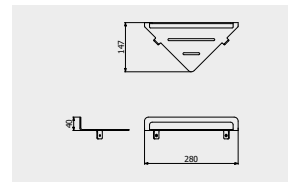

ARTICLE | ARTICOLO | ARTICLE

S0016

Corner shelf

Mensola angolare
Étagère d'angle

CODE / COEFFICIENT | CODICE / COEFFICIENTE
| CODE / COEFFICIENT

●	CC	S0016CC	4,0
●	SS	S0016SS	4,8
●	BO	S0016BO	4,8
●	NP	S0016NP	4,8
●	CF	S0016CF	6,0
●	II	S0016II	6,0
●	OO	S0016OO	6,0
●	RS	S0016RS	6,0
●	PL	S0016PL	6,0
●	CS	S0016CS	6,4
●	IS	S0016IS	6,4
●	OS	S0016OS	6,4
●	SR	S0016SR	6,4
●	MB	S0016MB	5,2

PACKAGING

L: 340 mm
D: 180 mm
H: 70 mm
0.8 kg