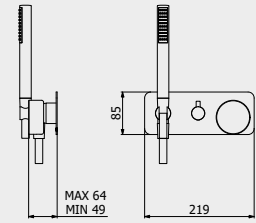

PACKAGING
L: 353 mm
D: 225 mm
H: 226 mm

3,4 kg

MARBLE

White Carrara

Black Marquina

WATER FLOW | PORTATE | DÉBIT D'EAU

1 BAR	2 BAR	3 BAR
10 l/m	14 l/m	17 l/m

Built-in body to be purchased separately