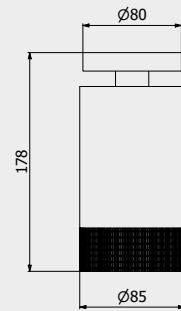

Ceiling showerhead with ceiling arm

Soffione da soffitto con braccio incluso

Tête de douche au plafond avec bras inclus

CODE / COEFFICIENT | CODICE / COEFFICIENTE
| CODE / COEFFICIENT

CC	GA085CC_1	20,0
ON	GA085ON_1	20,0
SS	GA085SS_1	24,0
NP	GA085NP_1	24,0
CF	GA085CF_1	28,0
II	GA085II_1	28,0
OO	GA085OO_1	28,0
RS	GA085RS_1	28,0
CS	GA085CS_1	30,0
IS	GA085IS_1	30,0
OS	GA085OS_1	30,0
SR	GA085SR_1	30,0
MB	GA085MB_1	25,0

PACKAGING

L: 245 mm
D: 215 mm
H: 110 mm

2,5 kg

WATER FLOW | PORTATE | DÉBIT D'EAU

1 BAR	2 BAR	3 BAR
7 l/m	8 l/m	8 l/m

ARTICLE | ARTICOLO | ARTICLE

GA085_2