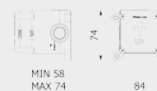

CODE | CODICE | CODE
INC300

COEFFICIENT | COEFFICIENTE | COEFFICIENT
2,2