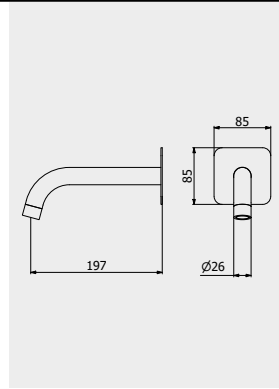

Tub filler Long wall spout with plate

Bocca a parete per vasca lunga con piastra
Bec mural long pour baignoire avec plaque

CODE / COEFFICIENT | CODICE / COEFFICIENTE
| CODE / COEFFICIENT

CC	MT328CC_22	6,3
SS	MT328SS_22	7,6
BO	MT328BO_22	7,6
NP	MT328NP_22	7,6
CF	MT328CF_22	9,5
II	MT328II_22	9,5
OO	MT328OO_22	9,5
RS	MT328RS_22	9,5
CS	MT328CS_22	10,1
IS	MT328IS_22	10,1
OS	MT328OS_22	10,1
SR	MT328SR_22	10,1
MB	MT328MB_22	8,2

PACKAGING

L: 175 mm
D: 125 mm
H: 90 mm

0,2 kg

WATER FLOW | PORTATE | DÉBIT D'EAU

1 BAR	2 BAR	3 BAR
18 l/m	23 l/m	29 l/m

ARTICLE | ARTICOLO | ARTICLE