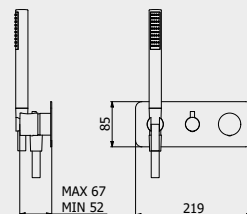

WATER FLOW | PORTATE | DÉBIT D'EAU

1 BAR	2 BAR	3 BAR
10 l/m	14 l/m	17 l/m

Built-in body to be purchased separately

Corpo incasso da acquistare separatamente

Corps intégré à acheter séparément

CODE | CODICE | CODE
INC313

COEFFICIENT | COEFFICIENTE | COEFFICIENT
4,0