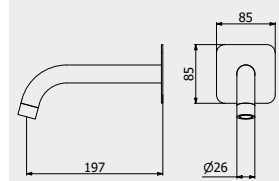

Long wall spout with plate
Bocca a parete lunga con piastra
Bec mural long avec plaque

CODE / COEFFICIENT	CODICE / COEFFICIENTE	
CC	MT322CC_22	6,3
SS	MT322SS_22	7,6
BO	MT322BO_22	7,6
NP	MT322NP_22	7,6
CF	MT322CF_22	9,5
II	MT322II_22	9,5
OO	MT322OO_22	9,5
RS	MT322RS_22	9,5
CS	MT322CS_22	10,1
IS	MT322IS_22	10,1
OS	MT322OS_22	10,1
SR	MT322SR_22	10,1
MB	MT322MB_22	8,2

PACKAGING
L: 175 mm
D: 125 mm
H: 90 mm
0,2 kg