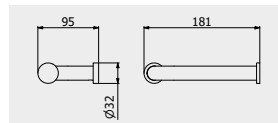

PACKAGING

L: 230 mm
D: 40 mm
H: 125 mm

0,15 kg