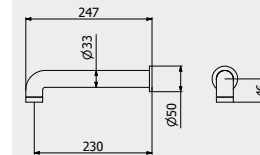

CODE / COEFFICIENT	CODICE / COEFFICIENTE	
CC	B2320CC_23	6,0
ON	B2320ON_23	6,0
SS	B2320SS_23	7,2
NP	B2320NP_23	7,2
CF	B2320CF_23	9,0
II	B2320II_23	9,0
OO	B2320OO_23	9,0
RS	B2320RS_23	9,0
CS	B2320CS_23	9,6
IS	B2320IS_23	9,6
OS	B2320OS_23	9,6
SR	B2320SR_23	9,6
MB	B2320MB_23	7,8

PACKAGING
L: 340 mm
D: 180 mm
H: 70 mm
1,2 kg