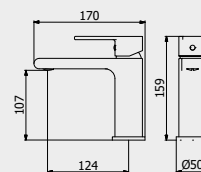

Monohole washbasin mixer complete with drain

Miscelatore lavabo monoforo completo di scarico automatico

Mitigeur lavabo complet avec bonde automatique

CODE / COEFFICIENT | CODICE / COEFFICIENTE
| CODE / COEFFICIENT

●	CC	WN200CC	6,0
●	NP	WN200NP	7,2

PACKAGING

📦	L: 200 mm
	D: 280 mm
	H: 90 mm

📦	1,7 kg