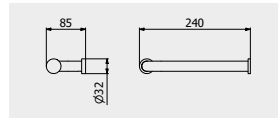

PACKAGING

L: 330 mm
D: 90 mm
H: 40 mm

0,15 kg

ARTICLE | ARTICOLO | ARTICLE

OF011

Toilet paper holder

Porta rotolo
Porte rouleaux de toilette

CODE / COEFFICIENT | CODICE / COEFFICIENTE
| CODE / COEFFICIENT