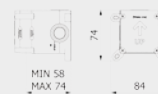

INC300

COEFFICIENT | COEFFICIENTE | COEFFICIENT

2,2