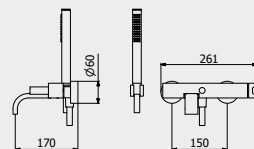

WATER FLOW | PORTATE | DÉBIT D'EAU

1 BAR	2 BAR	3 BAR
10 l/m	14 l/m	17 l/m

ARTICLE | ARTICOLO | ARTICLE

RU318