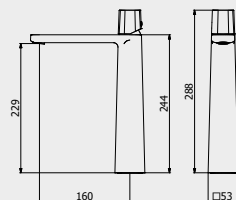

Tall monohole washbasin mixer complete with drain
Miscelatore lavabo monoforo alto completo di scarico automatico
Mitigeur lavabo haut complet avec bonde automatique

CODE / COEFFICIENT	CODICE / COEFFICIENTE	
| CODE / COEFFICIENT		
● CC	AA202CC	15,0
● SS	AA202SS	18,0
● BO	AA202BO	18,0
● NP	AA202NP	18,0
● OS	AA202OS	24,0

PACKAGING

L: 340 mm
D: 180 mm
H: 70 mm

3,0 kg