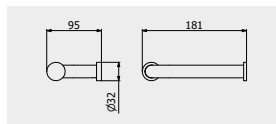

PACKAGING

L: 230 mm
D: 40 mm
H: 125 mm

0,3 kg