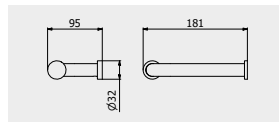

PACKAGING

L: 230 mm
D: 40 mm
H: 125 mm
0,3 kg

Toilet paper holder

Portarotolo
Porte rouleaux de toilette

CODE / COEFFICIENT | CODICE / COEFFICIENTE
| CODE / COEFFICIENT

	CC	S0011CC	3,2
	ON	S0011ON	3,2
	SS	S0011SS	3,9
	BO	S0011BO	3,9
	NP	S0011NP	3,9
	CF	S0011CF	4,8
	II	S0011II	4,8
	OO	S0011OO	4,8
	RS	S0011RS	4,8
	PL	S0011PL	4,8
	CS	S0011CS	5,2
	IS	S0011IS	5,2
	OS	S0011OS	5,2
	SR	S0011SR	5,2
	MB	S0011MB	4,2