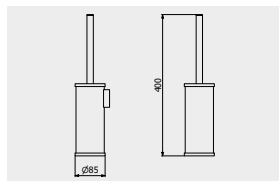

PACKAGING

L: 410 mm
D: 195 mm
H: 100 mm

1,2 kg