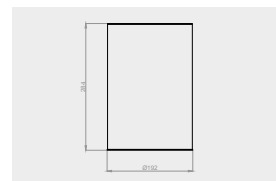

PACKAGING

L: 210 mm
D: 280 mm
H: 290 mm

1 kg

VINILE

All the beat of a brilliant collection.

Tutto il beat di una collezione brillante.
 Tout le rythme d'une brillante collection.

Vinile is the collection that turns up the volume on design, with an original concept that evokes the horizontal grooves typical of vinyl records, recalling a passion for LPs that has now returned to the forefront. The engravings on the faucet lever set the rhythm for the entire series, which is consistently adapted to each product, perfectly suited for both residential solutions and contract projects.