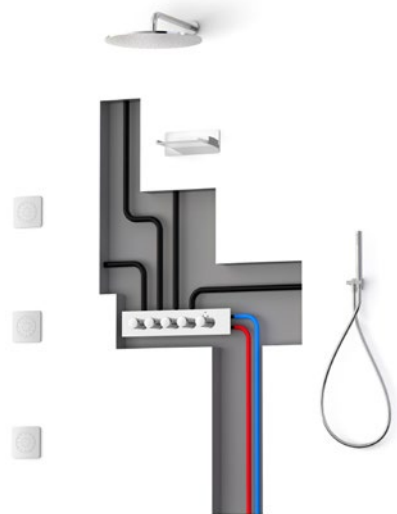

**4
WAYS
FREE**

RECESSED BODY PRICE
PREZZO CORPO INCASSO
PRIX PARTIE ENCASTRÉ

IUA400CCXN_1 15,0

PLATE AND HANDLES TRIMKIT
KIT PIASTRA E MANIGLIE
KIT PLAQUE ET POIGNÉE

EUA421CCNID1 24,0