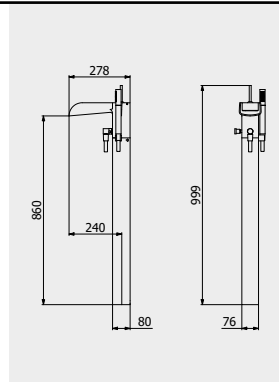

PACKAGING

L: 1100 mm
D: 400 mm
H: 170 mm

15,2 kg

WATER FLOW | PORTATE | DÉBIT D'EAU

1 BAR	2 BAR	3 BAR
17 l/m	22 l/m	28 l/m

ARTICLE | ARTICOLO | ARTICLE

LM706