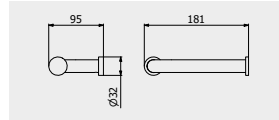

PACKAGING

L: 230 mm
D: 40 mm
H: 125 mm

0,3 kg