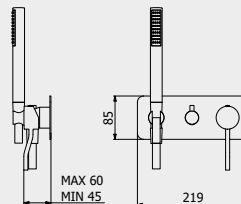

CODE / COEFFICIENT | CODICE / COEFFICIENTE
| CODE / COEFFICIENT
CC **EKU313CC** 14,0

PACKAGING

L: 370 mm
D: 270 mm
H: 80 mm

2.8 kg

WATER FLOW | PORTATE | DÉBIT D'EAU

1 BAR	2 BAR	3 BAR
10 l/m	14 l/m	17 l/m

Built-in body to be purchased separately