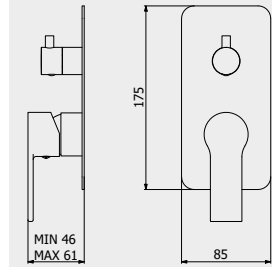

Exposed parts for manual wall mixer with three ways diverter
Set di parti esterne per miscelatore a parete a tre vie
Mitigeur douche mural trois voies avec inverseur

CODE / COEFFICIENT	CODICE / COEFFICIENTE	
| CODE / COEFFICIENT		
☰ CC	EWN312CC	9,5
● NP	EWN312NP	11,4

PACKAGING

📦 L: 190 mm
D: 150 mm
H: 100 mm

👤 0,9 kg