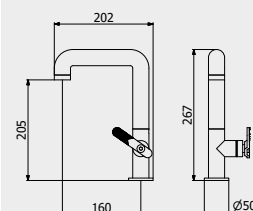

Tall monohole washbasin mixer complete with drain

Miscelatore lavabo monoforo alto completo di scarico automatico

Mitigeur lavabo Haut complet avec bonde automatique

CODE / COEFFICIENT | CODICE / COEFFICIENTE
| CODE / COEFFICIENT

● CC	B2202CC	15,0
● ON	B2202ON	15,0
● SS	B2202SS	18,0
● NP	B2202NP	18,0
● CF	B2202CF	22,5
● II	B2202II	22,5
● OO	B2202OO	22,5
● RS	B2202RS	22,5
● CS	B2202CS	24,0
● IS	B2202IS	24,0
● OS	B2202OS	24,0
● SR	B2202SR	24,0
● MB	B2202MB	19,5
● -6	LEVA ROSSA | RED LEVER | LEVIER ROUGE	+ 0,2

PACKAGING

L: 360 mm
D: 220 mm
H: 150 mm

3,1 kg