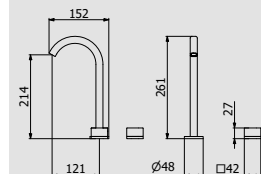

3 hole washbasin set complete with drain, 60° cut spout and coral lever

Batteria lavabo tre fori completo di scarico, bocca 60° e leva corallo

Mitigeur lavabo à trois trous avec bonde, bec 60° et levier corail

CODE / COEFFICIENT | CODICE / COEFFICIENTE
| CODE / COEFFICIENT

CC	E0392CC_2	35,0
ON	E0392ON_2	35,0
SS	E0392SS_2	42,0
NP	E0392NP_2	42,0
CF	E0392CF_2	49,0
II	E0392II_2	49,0
OO	E0392OO_2	49,0
RS	E0392RS_2	49,0
CS	E0392CS_2	52,5
IS	E0392IS_2	52,5
OS	E0392OS_2	52,5
SR	E0392SR_2	52,5
MB	E0392MB_2	43,8

PACKAGING

L: 455 mm
D: 310 mm
H: 75 mm

3,6 kg

WATER FLOW | PORTATE | DÉBIT D'EAU

1 BAR	2 BAR	3 BAR
3 l/m	4 l/m	4 l/m

ARTICLE | ARTICOLO | ARTICLE