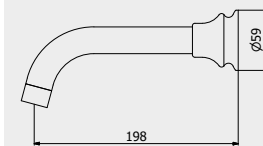

Long wall mounted spout

Bocca d'erogazione lunga a parete
Bec de remplissage mural long

CODE / COEFFICIENT | CODICE / COEFFICIENTE
| CODE / COEFFICIENT

●	CC	HR322CC	5,1
●	SS	HR322SS	6,1
●	II	HR322II	7,7
●	RS	HR322RS	7,7
●	PL	HR322PL	7,7
●	OS	HR322OS	8,2
●	RR	HR322RR	6,6
●	BB	HR322BB	6,6

PACKAGING

L: 175 mm
D: 125 mm
H: 90 mm

0,3 kg