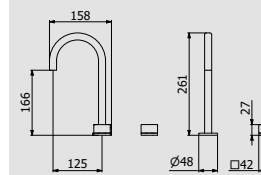

Three hole washbasin set complete with drain, full arch spout and coral lever

Batteria lavabo tre fori completo di scarico, bocca a tutto sesto e leva corallo

Mitigeur lavabo à trois trous avec bonde, bec rond et levier corail

CODE / COEFFICIENT | CODICE / COEFFICIENTE
| CODE / COEFFICIENT

CC	E0392CC_4	35,0
ON	E0392ON_4	35,0
SS	E0392SS_4	42,0
NP	E0392NP_4	42,0
CF	E0392CF_4	49,0
II	E0392II_4	49,0
OO	E0392OO_4	49,0
RS	E0392RS_4	49,0
CS	E0392CS_4	52,5
IS	E0392IS_4	52,5
OS	E0392OS_4	52,5
SR	E0392SR_4	52,5
MB	E0392MB_4	43,8

PACKAGING

L: 455 mm
D: 310 mm
H: 75 mm

3,6 kg