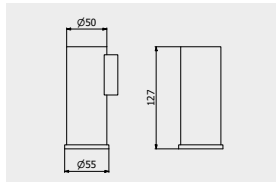

PACKAGING

L: 170 mm
D: 60 mm
H: 80 mm

0,6 kg