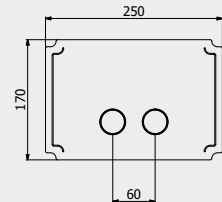

COMPATIBILITY | COMPATIBILITÀ | COMPATIBILITÉ

Sigma