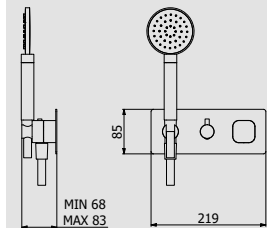

Exposed parts for three way shower mixer with plain handle complete with shower kit, hydroprogressive cartridge

Parti esterne per doccia incasso con cartuccia idroprogressiva a tre vie completo di kit doccia con leva liscia

Partie extérieure pour mitigeur encastré à trois voies avec douchette avec cartouche hydroprogressive et levier lisse

CODE / COEFFICIENT | CODICE / COEFFICIENTE
| CODE / COEFFICIENT

CC	EE0314CC_1	20,0
ON	EE0314ON_1	20,0
SS	EE0314SS_1	24,0
NP	EE0314NP_1	24,0
CF	EE0314CF_1	28,0
II	EE0314II_1	28,0
OO	EE0314OO_1	28,0
RS	EE0314RS_1	28,0
CS	EE0314CS_1	30,0
IS	EE0314IS_1	30,0
OS	EE0314OS_1	30,0
SR	EE0314SR_1	30,0
MB	EE0314MB_1	25,0

PACKAGING

L: 370 mm
D: 270 mm
H: 80 mm

2,8 kg