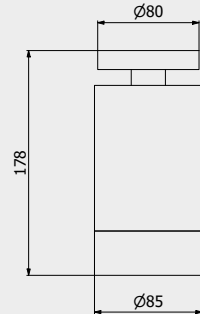

Ceiling showerhead with ceiling arm
Soffione da soffitto con braccio incluso
Tête de douche au plafond avec bras inclus

CODE / COEFFICIENT	CODICE / COEFFICIENTE	
CC	ID085CC_1	20,0
ON	ID085ON_1	20,0
SS	ID085SS_1	24,0
NP	ID085NP_1	24,0
CF	ID085CF_1	30,0
II	ID085II_1	30,0
OO	ID085OO_1	30,0
RS	ID085RS_1	30,0
CS	ID085CS_1	32,0
IS	ID085IS_1	32,0
OS	ID085OS_1	32,0
SR	ID085SR_1	32,0
MB	ID085MB_1	26,0

PACKAGING
L: 245 mm
D: 215 mm
H: 110 mm
2,5 kg

WATER FLOW | PORTATE | DÉBIT D'EAU		
1 BAR	2 BAR	3 BAR
7 l/m	8 l/m	8 l/m

ARTICLE | ARTICOLO | ARTICLE

ID085_2