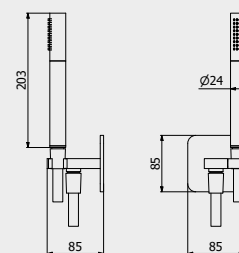

Shower kit square

Kit doccia quadro

Kit douche carré

CODE / COEFFICIENT | CODICE / COEFFICIENTE
| CODE / COEFFICIENT

● CC	SH042CC	4,8
● ON	SH042ON	4,8
● SS	SH042SS	5,7
● BO	SH042BO	5,7
● NP	SH042NP	5,7
● PL	SH042PL	7,1
● CF	SH042CF	7,1
● II	SH042II	7,1
● OO	SH042OO	7,1
● RS	SH042RS	7,1
● CS	SH042CS	7,6
● IS	SH042IS	7,6
● OS	SH042OS	7,6
● SR	SH042SR	7,6
● RR	SH042RR	6,7
● BB	SH042BB	6,7
● MB	SH042MB	6,7

PACKAGING

L: 280 mm
D: 130 mm
H: 70 mm

1,2 kg