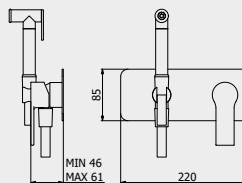

PACKAGING

📦 L: 370 mm
D: 270 mm
H: 80 mm

👤 2,4 kg

WATER FLOW | PORTATE | DÉBIT D'EAU

1 BAR	2 BAR	3 BAR
2 l/m	3 l/m	3 l/m

Built-in body to be purchased separately

Corpo incasso da acquistare separatamente

Corps intégré à acheter séparément

CODE | CODICE | CODE

INC206

COEFFICIENT | COEFFICIENTE | COEFFICIENT

3,2

!