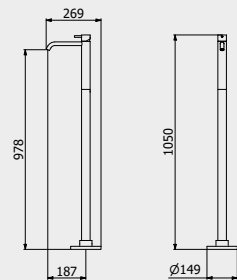

CODE / COEFFICIENT	CODICE / COEFFICIENTE	
CC	EMT299CC_19	32,0
SS	EMT299SS_19	38,4
BO	EMT299BO_19	38,4
NP	EMT299NP_19	38,4
CF	EMT299CF_19	48,0
II	EMT299II_19	48,0
OO	EMT299OO_19	48,0
RS	EMT299RS_19	48,0
CS	EMT299CS_19	51,2
IS	EMT299IS_19	51,2
OS	EMT299OS_19	51,2
SR	EMT299SR_19	51,2
MB	EMT299MB_19	41,6

PACKAGING

L: 1160 mm
D: 360 mm
H: 180 mm

13,8 kg