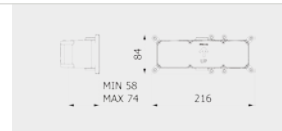

ARTICLE | ARTICOLO | ARTICLE

TW312

Exposed parts for manual wall mixer with three ways diverter
Set di parti esterne per miscelatore a parete a tre vie
Mitigeur douche mural trois voies avec inverseur

CODE / COEFFICIENT	CODICE / COEFFICIENTE	
CC	ETW312CC	9,5
SS	ETW312SS	11,4
NP	ETW312NP	11,4
MB	ETW312MB	12,4

PACKAGING

L: 150 mm
D: 190 mm
H: 100 mm

1 kg

WATER FLOW | PORTATE | DÉBIT D'EAU

1 BAR	2 BAR	3 BAR
8 l/m	12 l/m	14 l/m

Built-in body to be purchased separately

Corpo incasso da acquistare separatamente

Corps intégré à acheter séparément

CODE | CODICE | CODE
INC312

COEFFICIENT | COEFFICIENTE | COEFFICIENT
3,8

ARTICLE | ARTICOLO | ARTICLE

TW313

Exposed parts for manual wall mixer with 2 ways with shower kit
Set di parti esterne per miscelatore a parete a due vie completo di kit doccia
Partie extérieure pour mitigeur encastré à deux voies avec douchette

CODE / COEFFICIENT	CODICE / COEFFICIENTE	
CC	ETW313CC	14,5
SS	ETW313SS	17,4
NP	ETW313NP	17,4
MB	ETW313MB	18,9

PACKAGING

L: 370 mm
D: 270 mm
H: 80 mm

2,8 kg

WATER FLOW | PORTATE | DÉBIT D'EAU

1 BAR	2 BAR	3 BAR
10 l/m	14 l/m	17 l/m

Built-in body to be purchased separately

Corpo incasso da acquistare separatamente

Corps intégré à acheter séparément

CODE | CODICE | CODE
INC313

COEFFICIENT | COEFFICIENTE | COEFFICIENT
4,0