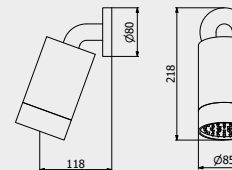

Wall showerhead with arm
Soffione da parete con braccio incluso
Tête de douche mural avec bras inclus

CODE / COEFFICIENT	CODICE / COEFFICIENTE	
CC	ID085CC_2	20,0
ON	ID085ON_2	20,0
SS	ID085SS_2	24,0
NP	ID085NP_2	24,0
CF	ID085CF_2	30,0
II	ID085II_2	30,0
OO	ID085OO_2	30,0
RS	ID085RS_2	30,0
CS	ID085CS_2	32,0
IS	ID085IS_2	32,0
OS	ID085OS_2	32,0
SR	ID085SR_2	32,0
MB	ID085MB_2	26,0

PACKAGING
L: 245 mm
D: 215 mm
H: 110 mm
2,5 kg