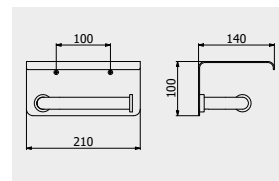

PACKAGING

L: 245 mm
D: 215 mm
H: 110 mm

1,3 kg

ARTICLE | ARTICOLO | ARTICLE

S0060

Magnifying mirror
Specchio
Miroir

CODE / COEFFICIENT | CODICE / COEFFICIENTE
| CODE / COEFFICIENT

●	CC	S0060CC	17,6
●	SS	S0060SS	21,1
●	BO	S0060BO	21,1
●	NP	S0060NP	21,1
●	CF	S0060CF	26,4
●	II	S0060II	26,4
●	OO	S0060OO	26,4
●	RS	S0060RS	26,4
●	PL	S0060PL	26,4
●	CS	S0060CS	28,2
●	IS	S0060IS	28,2
●	OS	S0060OS	28,2
●	SR	S0060SR	28,2
●	MB	S0060MB	22,9