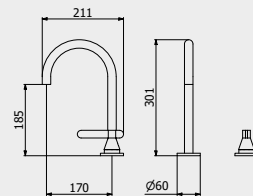

Deck mounted spout complete with drain

Bocca d'erogazione d'appoggio

Bec de remplissage pour lavabo

CODE / COEFFICIENT | CODICE / COEFFICIENTE
| CODE / COEFFICIENT

●	CC	OH394CC	33,0
●	ON	OH394ON	33,0
●	SS	OH394SS	39,6
●	IS	OH394IS	52,8
●	SR	OH394SR	52,8
●	CS	OH394CS	52,8

PACKAGING

L: 360 mm
D: 220 mm
H: 150 mm

2,3 kg

WATER FLOW | PORTATE | DÉBIT D'EAU

1 BAR	2 BAR	3 BAR
3 l/m	4 l/m	4 l/m

ARTICLE | ARTICOLO | ARTICLE

OH220