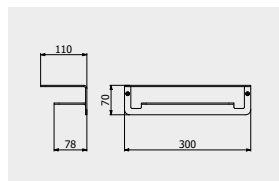

ARTICLE | ARTICOLO | ARTICLE

S0015

Shelf

Mensola
Étagère

CODE / COEFFICIENT | CODICE / COEFFICIENTE
| CODE / COEFFICIENT

● CC	S0015CC	4,0
● SS	S0015SS	4,8
● BO	S0015BO	4,8
● NP	S0015NP	4,8
● CF	S0015CF	6,0
● II	S0015II	6,0
● OO	S0015OO	6,0
● RS	S0015RS	6,0
● PL	S0015PL	6,0
● CS	S0015CS	6,4
● IS	S0015IS	6,4
● OS	S0015OS	6,4
● SR	S0015SR	6,4
● MB	S0015MB	5,2

PACKAGING

L: 340 mm
D: 180 mm
H: 70 mm

0.8 kg