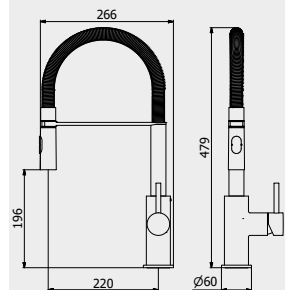

Lateral lever spring sink mixer

Lavello leva laterale con molla

Évier de cuisine à ressort et levier latéral

CODE / COEFFICIENT | CODICE / COEFFICIENTE
| CODE / COEFFICIENT

CC L0386CC 21,5

PACKAGING

L: 675 mm
D: 320 mm
H: 80 mm

4,2 kg