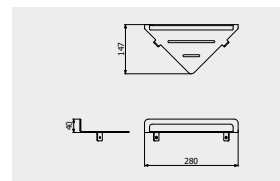

PACKAGING

L: 340 mm
D: 180 mm
H: 70 mm

0.8 kg

ARTICLE | ARTICOLO | ARTICLE

S0012

Floor toilet brush holder

Portascopino da terra
Porte balayette au solCODE / COEFFICIENT | CODICE / COEFFICIENTE
| CODE / COEFFICIENT