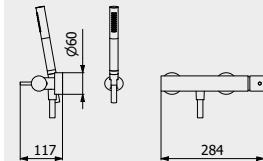

Wall mounted shower mixer with shower kit
Doccia esterno a parete completo di kit doccia
Mitigeur de douche externe avec flexible et douchette

CODE / COEFFICIENT | CODICE / COEFFICIENTE | CODE / COEFFICIENT

BODY | CORPO | CORPS

CC	ID350CC	21,4
ON	ID350ON	21,4
SS	ID350SS	25,4
NP	ID350NP	25,4
CF	ID350CF	32,2
II	ID350II	32,2
OO	ID350OO	32,2
RS	ID350RS	32,2
CS	ID350CS	34,3
IS	ID350IS	34,3
OS	ID350OS	34,3
SR	ID350SR	34,3
MB	ID350MB	27,9

LEVER | LEVA | LEVIER

CC	_1	1,1
ON	_10	1,1
SS	_2	1,6
NP	_13	1,6
CF	_3	1,6
II	_8	1,6
OO	_5	1,6
RS	_7	1,6
CS	_4	1,7
IS	_9	1,7
OS	_11	1,7
SR	_14	1,7
MB	_18	1,4

WATER FLOW | PORTATE | DÉBIT D'EAU

1 BAR	2 BAR	3 BAR
12 l/m	17 l/m	21 l/m

PACKAGING

L: 370 mm
D: 270 mm
H: 80 mm
3,9 kg

ARTICLE | ARTICOLO | ARTICLE

ID250