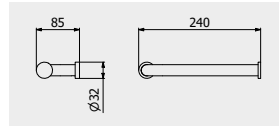

PACKAGING

L: 330 mm
D: 90 mm
H: 40 mm

0,15 kg

ARTICLE | ARTICOLO | ARTICLE

SO008

Hook

Appendino
Cintre

CODE / COEFFICIENT | CODICE / COEFFICIENTE
| CODE / COEFFICIENT