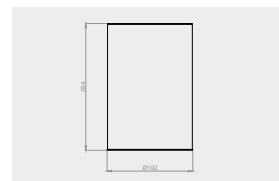

PACKAGING

L: 210 mm
D: 280 mm
H: 290 mm
1 kg