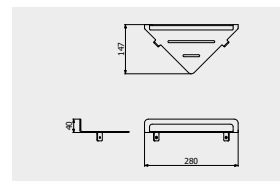

PACKAGING

L: 340 mm
D: 180 mm
H: 70 mm

0.8 kg