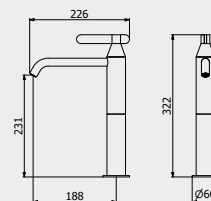

PACKAGING

L: 455 mm
D: 310 mm
H: 75 mm

2,7 kg

WATER FLOW | PORTATE | DÉBIT D'EAU

1 BAR	2 BAR	3 BAR
5 l/m	7 l/m	9 l/m