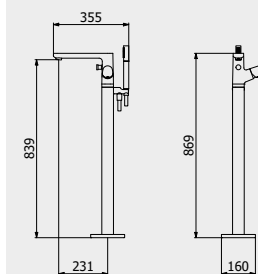

Free-standing bath filler with shower kit
Bordo vasca da terra con kit doccia
Bain douche complet alimentation au sol

CODE / COEFFICIENT | CODICE / COEFFICIENTE
| CODE / COEFFICIENT

●	CC	EAA399CC	44,0
●	SS	EAA399SS	52,8
●	BO	EAA399BO	52,8
●	NP	EAA399NP	52,8
●	OS	EAA399OS	70,4

PACKAGING

L: 1160 mm
D: 360 mm
H: 180 mm

14,7 kg

WATER FLOW | PORTATE | DÉBIT D'EAU

1 BAR	2 BAR	3 BAR
13 l/m	18 l/m	22 l/m

Built-in body to be purchased separately

Corpo incasso da acquistare separatamente

Corps intégré à acheter séparément

CODE | CODICE | CODE

INC399

COEFFICIENT | COEFFICIENTE | COEFFICIENT

5,2

ARTICLE | ARTICOLO | ARTICLE

AA320_22