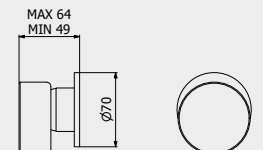

Wall 1 way mixer - ring
Mix incasso ad 1 via - anello
Mitigeur 1 voie - anneaux

CODE / COEFFICIENT	CODICE / COEFFICIENTE	CODE / COEFFICIENT	PACKAGING
CC	EMR305CC_1	EMR305CC_2	L: 240 mm D: 215 mm H: 110 mm
ON	EMR305ON_1	EMR305ON_2	
SS	EMR305SS_1	EMR305SS_2	1,6 kg
NP	EMR305NP_1	EMR305NP_2	
CF	EMR305CF_1	EMR305CF_2	MARBLE
II	EMR305II_1	EMR305II_2	
OO	EMR305OO_1	EMR305OO_2	White Carrara
RS	EMR305RS_1	EMR305RS_2	
CS	EMR305CS_1	EMR305CS_2	Black Marquina
IS	EMR305IS_1	EMR305IS_2	
OS	EMR305OS_1	EMR305OS_2	11 l/m
SR	EMR305SR_1	EMR305SR_2	
MB	EMR305MB_1	EMR305MB_2	8,8