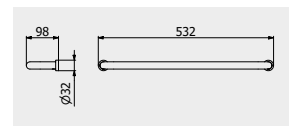

PACKAGING

L: 570 mm
D: 110 mm
H: 45 mm

0,4 kg