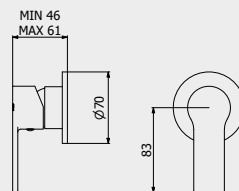

ARTICLE | ARTICOLO | ARTICLE

WN305

Wall 1 way mixer - ring
Mix incasso ad 1 via - anello
Mitigeur 1 voie - anneaux

CODE / COEFFICIENT | CODICE / COEFFICIENTE
| CODE / COEFFICIENT

● CC EWN305CC 4,5
● NP EWN305NP 5,4

PACKAGING

📦 L: 170 mm
D: 90 mm
H: 90 mm

📦 0,7 kg

WATER FLOW | PORTATE | DÉBIT D'EAU

1 BAR	2 BAR	3 BAR
11 l/m	16 l/m	20 l/m

! Built-in body to be purchased separately

! Corpo incasso da acquistare separatamente

! Corps intégré à acheter séparément

CODE | CODICE | CODE
INC300

COEFFICIENT | COEFFICIENTE | COEFFICIENT
2,2

! For a correct installation it is NECESSARY that the external parts are mounted together with the universal concealed body.

! Per una corretta installazione è NECESSARIO che le parti esterne siano montate contestualmente al corpo incasso universale.

! Pour une installation correcte il est NÉCESSAIRE que les pièces externes soient montées en même temps que le corps universel.

ARTICLE | ARTICOLO | ARTICLE

WN310

Exposed parts for manual wall mixer with two ways diverter
Miscelatore doccia a parete con deviatore due vie
Mitigeur douche mural deux voies avec inverseur

CODE / COEFFICIENT | CODICE / COEFFICIENTE
| CODE / COEFFICIENT

● CC EWN310CC 9,5
● NP EWN310NP 11,4

PACKAGING

📦 L: 190 mm
D: 150 mm
H: 100 mm

📦 1,0 kg