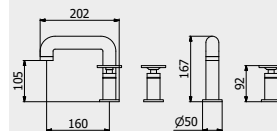

PACKAGING

L: 455 mm
D: 310 mm
H: 75 mm

4,4 kg

WATER FLOW | PORTATE | DÉBIT D'EAU

1 BAR	2 BAR	3 BAR
3 l/m	4 l/m	4 l/m

ARTICLE | ARTICOLO | ARTICLE

B1220