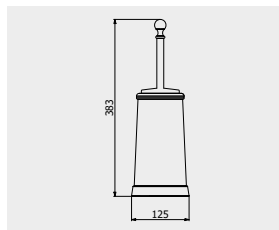

Toilet brush holder
Porta scopino da terra
Porte balayette au sol

CODE / COEFFICIENT	CODICE / COEFFICIENTE	
CC	HR012CC	7,2
SS	HR012SS	8,6
PL	HR012PL	10,8
II	HR012II	10,8
RS	HR012RS	10,8
OS	HR012OS	11,5
RR	HR012RR	9,4
BB	HR012BB	9,4