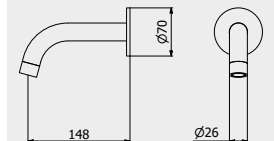

Tub filler Wall spout with ring

Bocca a parete per vasca con anello

Bec mural pour baignoire avec anneau

CODE / COEFFICIENT | CODICE / COEFFICIENTE
| CODE / COEFFICIENT

●	CC	MT327CC_23	5,8
●	SS	MT327SS_23	7,0
●	BO	MT327BO_23	7,0
●	NP	MT327NP_23	7,0
●	CF	MT327CF_23	8,7
●	II	MT327II_23	8,7
●	OO	MT327OO_23	8,7
●	RS	MT327RS_23	8,7
●	CS	MT327CS_23	9,3
●	IS	MT327IS_23	9,3
●	OS	MT327OS_23	9,3
●	SR	MT327SR_23	9,3
●	MB	MT327MB_23	7,5

PACKAGING

L: 175 mm
D: 125 mm
H: 90 mm

0,2 kg