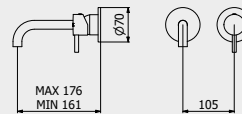

ARTICLE | ARTICOLO | ARTICLE

CO406

Wall basin mixer - rings
Mix lavabo a parete - anelli
Mitigeur lavabo - anneaux

CODE / COEFFICIENT | CODICE / COEFFICIENTE
| CODE / COEFFICIENT

● BL	ECO406BL	14,3
● VD	ECO406VD	14,3
● GI	ECO406GI	14,3

PACKAGING

L: 345 mm
D: 185 mm
H: 80 mm

1.2 kg